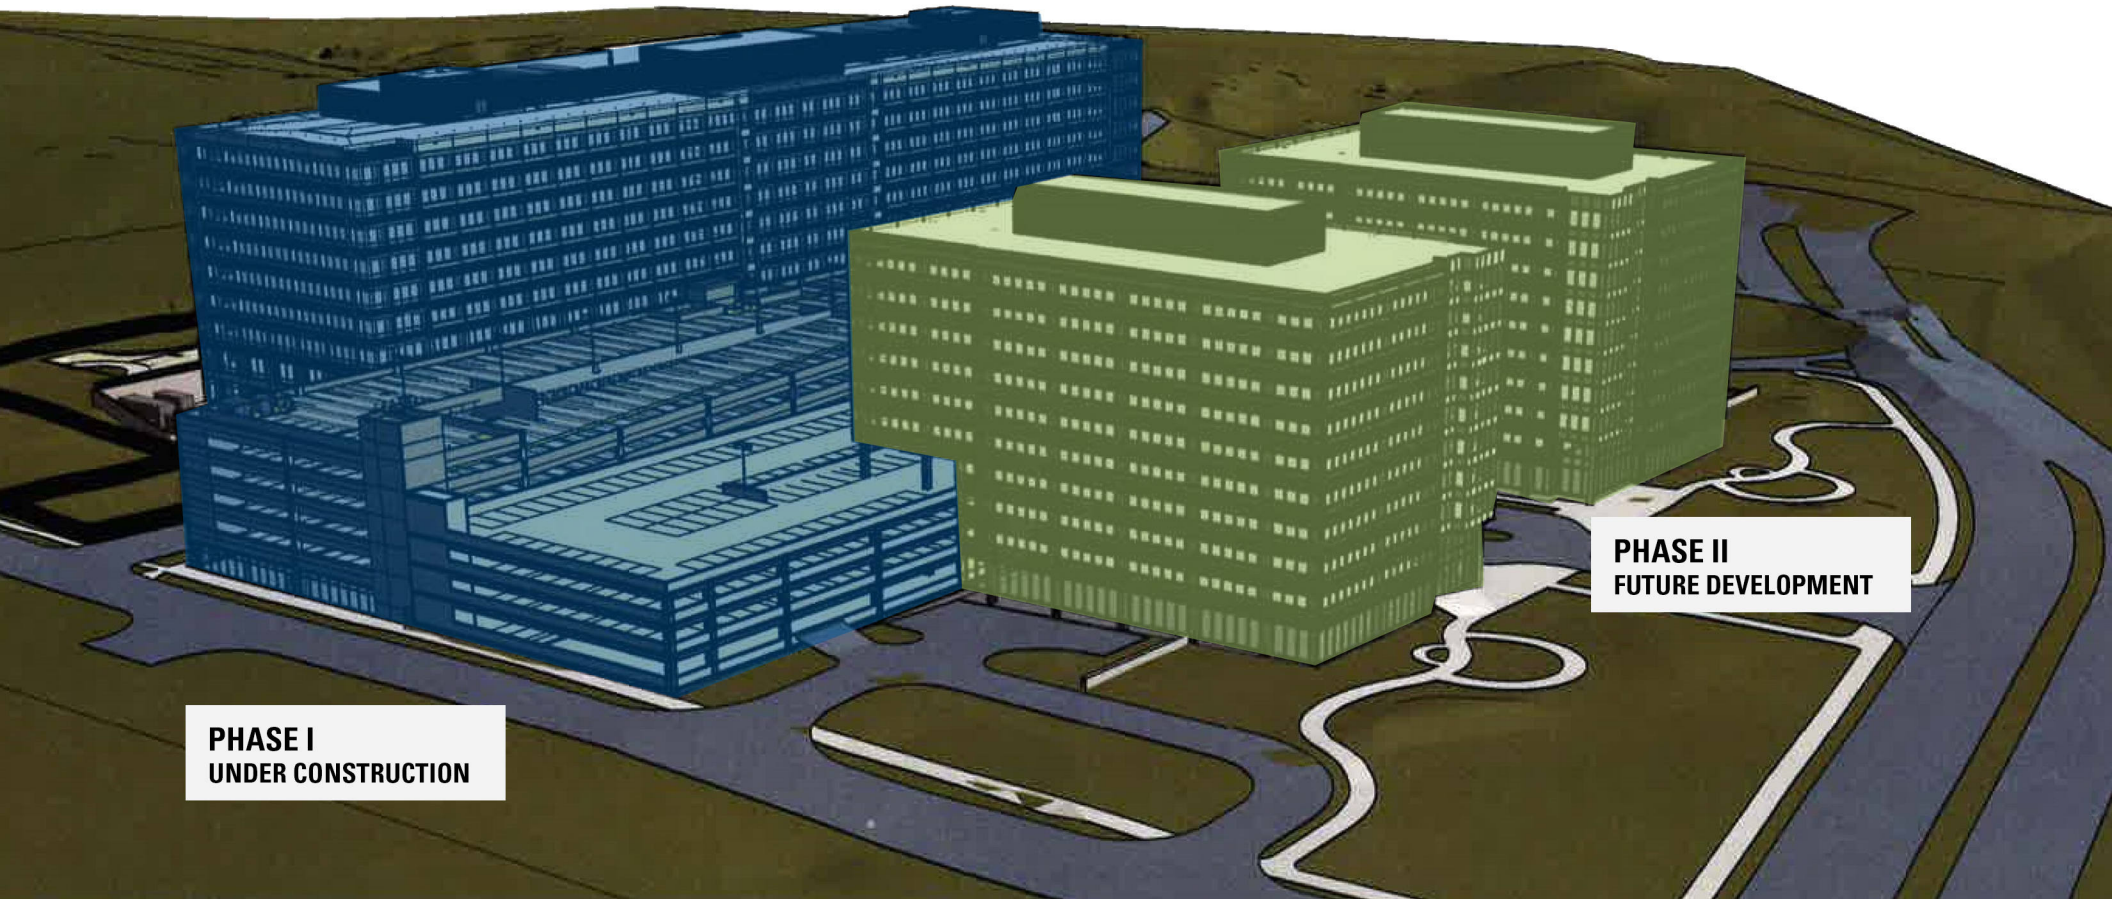

# TSA RETAIL

SPRINGFIELD, VA  
4,000 SF AVAILABLE

**PHASE I**  
UNDER CONSTRUCTION

**PHASE II**  
FUTURE DEVELOPMENT

## TSA RETAIL SPRINGFIELD, VA

- | 4,000 SF retail opportunity in growing Springfield
- | With 3,000 TSA employees on site and over 3,700 students and faculty at the NOVA Medical Education Campus right next door
- | Located just off I-95 (438,000 VPD) and Franconia-Springfield Pkwy (44,000 VPD)