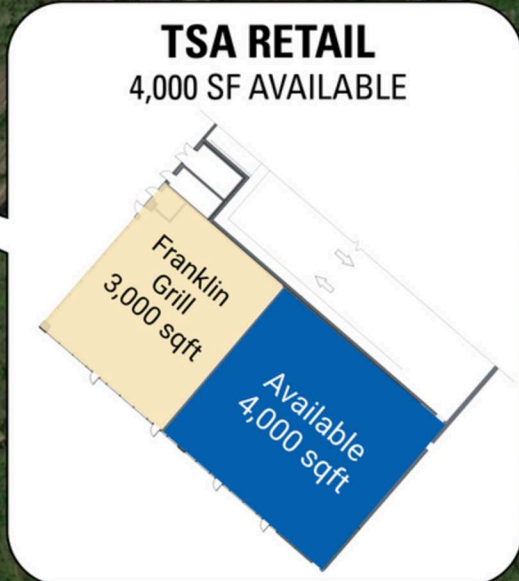

SITE PLAN

TSA RETAIL | SPRINGFIELD, VA
4,000 SF AVAILABLE

**extended
STAY AMERICA**
126 ROOMS

**SPRINGFIELD CROSSING
APARTMENTS**
349 UNITS

FRANCONIA/SPRINGFIELD PARKWAY 44,000 VPD

**FRANCONIA/SPRINGFIELD
METRO STATION**
13,413 DAILY RIDERS

**GENERAL SERVICES
ADMINISTRATION
NORTH CAPITAL REGION
BUILDING A**

METRO ACCESS ROAD

I-95/I-395 256,000 VPD

LOISDALE ROAD 11,000 VPD

**GENERAL SERVICES
ADMINISTRATION
NORTH CAPITAL REGION
BUILDING B**

SPRINGFIELD CENTER DRIVE

**SPRINGFIELD CTR
BUSINESS PARK 2**
250,000 SF
50% INDUSTRIAL
50% OFFICE

**TSA HEADQUARTERS
PARKING GARAGE**

**PHASE II
FUTURE
DEVELOPMENT**

**NORTHERN VIRGINIA
COMMUNITY COLLEGE**
3,500 STUDENTS
200 STAFF/FACULTY