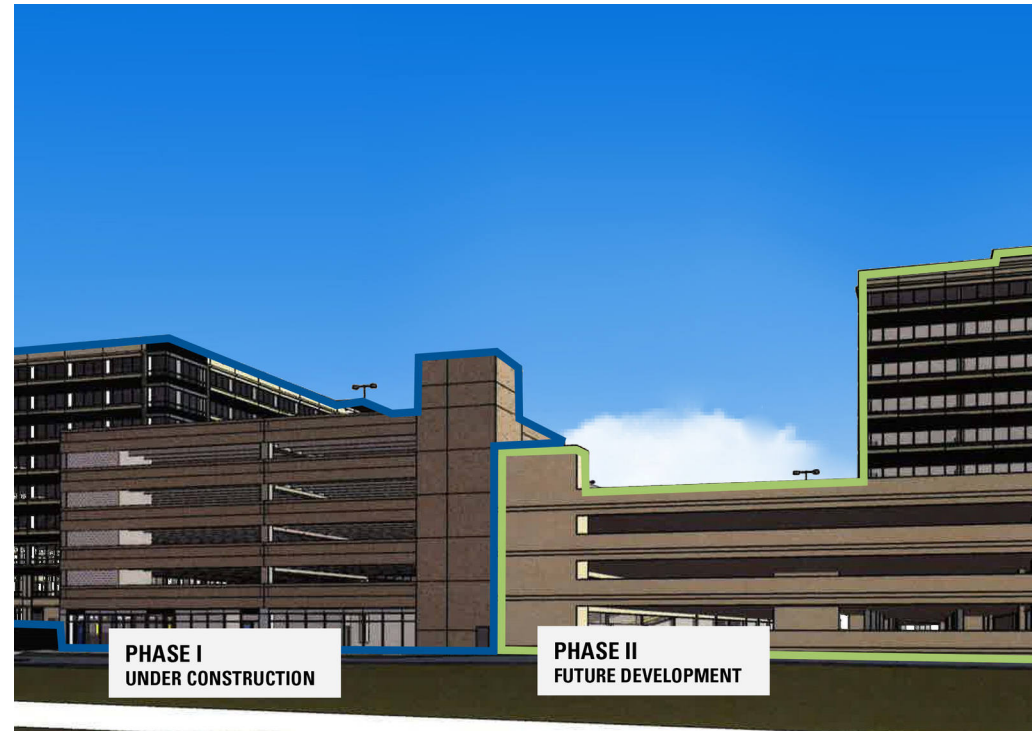

TSA RETAIL SPRINGFIELD, VA

- | 4,000 SF retail opportunity in growing Springfield
- | With 3,000 TSA employees on site and over 3,700 students and faculty at the NOVA Medical Education Campus right next door
- | Located just off I-95 (438,000 VPD) and Franconia-Springfield Pkwy (44,000 VPD)

DEMOGRAPHICS 2025

	1 MILE	3 MILES	5 MILES
POPULATION	11,955	98,697	340,089
DAYTIME POPULATION	16,968	108,134	291,645
HOUSEHOLD INCOME	$104,966	$112,364	$98,120
TRAFFIC COUNTS	256,000 on I-395/I-95		

AREA RETAILERS