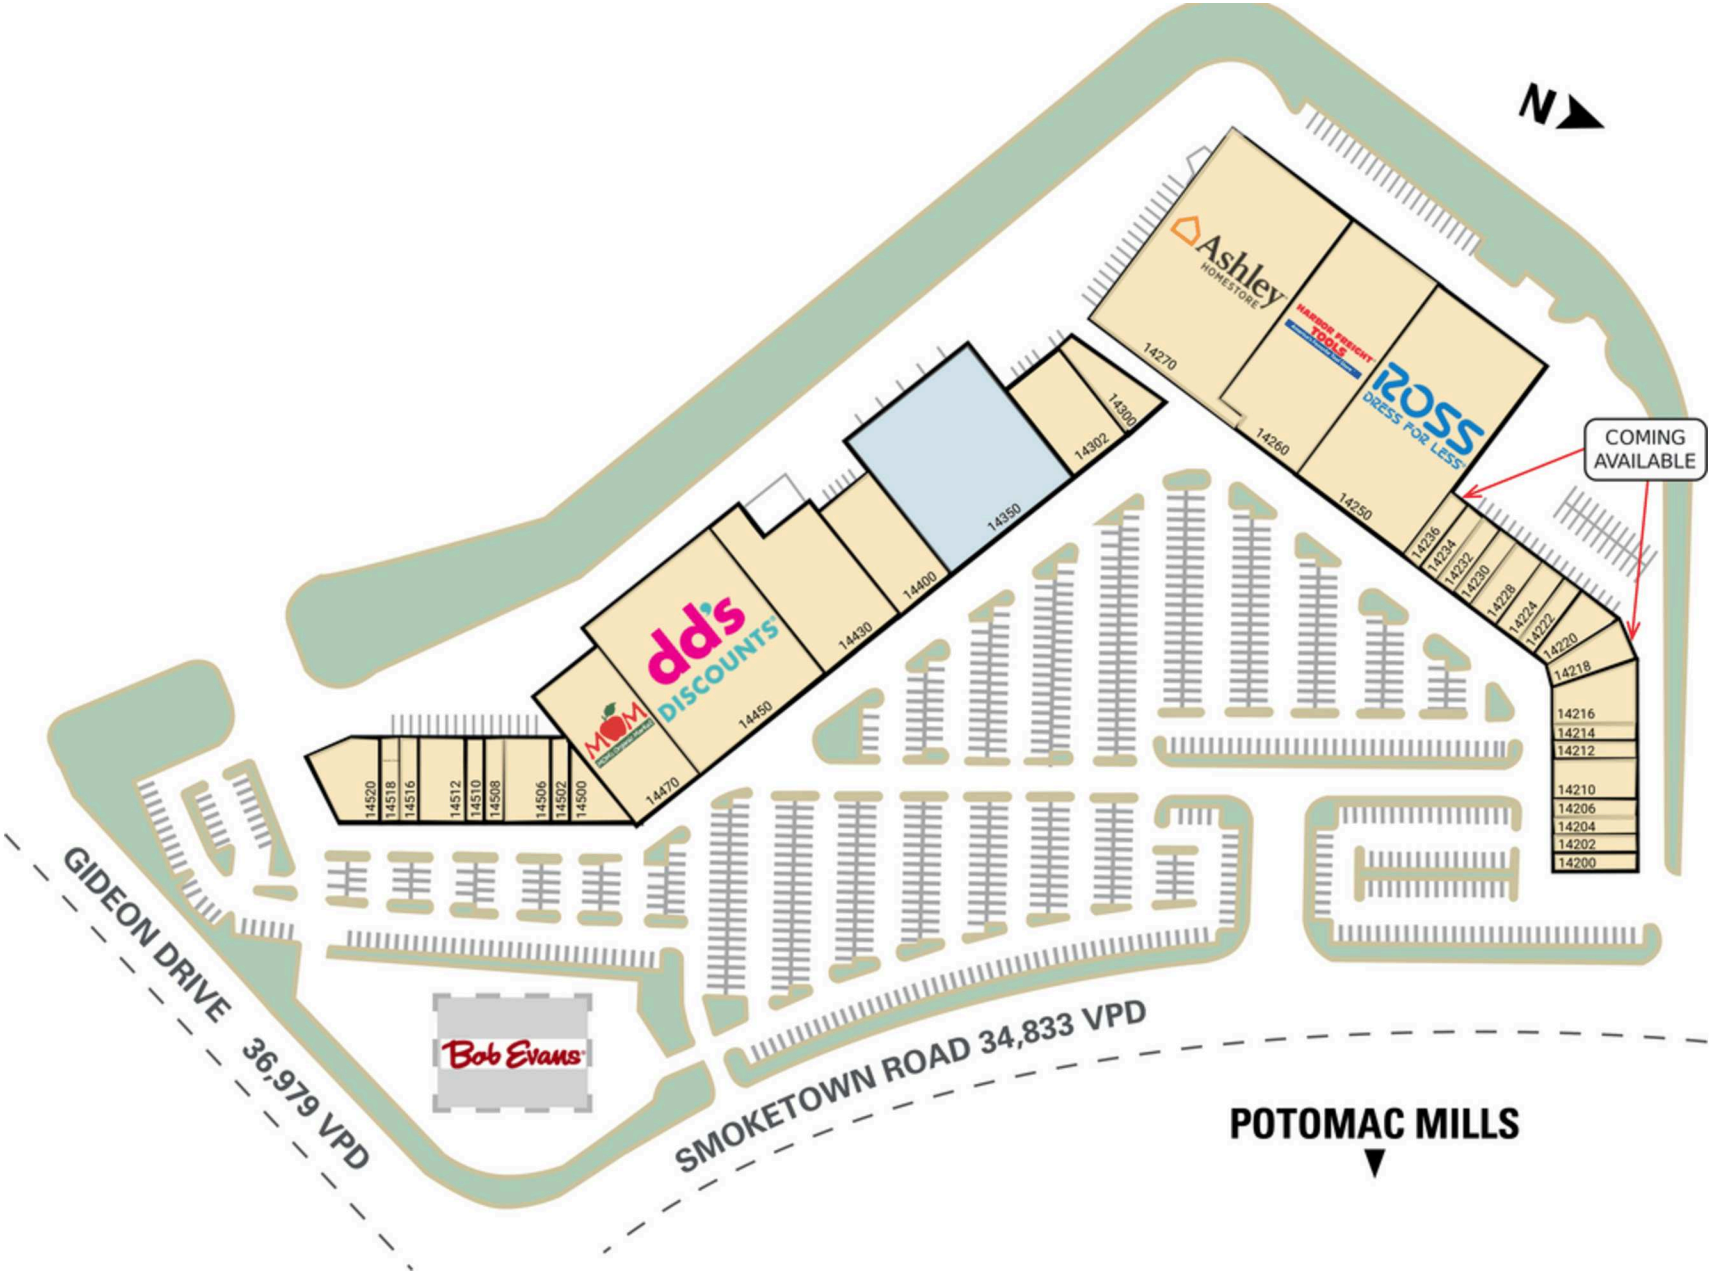

GAR-FIELD SENIOR HIGH SCHOOL

Sam's Club

Walmart

I-95
IKEA

PRINCE WILLIAM SQUARE SHOPPING CENTER

MOM'S ORGANIC MARKET | dd's DISCOUNTS | WABC
JOANN | DUNKIN' | ROSS DRESS FOR LESS

POTOMAC FESTIVAL II

BOB'S DISCOUNT FURNITURE | BUFFALO WILD WINGS
OUTBACK STEAKHOUSE

SENTARA NORTHERN VIRGINIA MEDICAL CENTER

ASHDALE PLAZA SHOPPING CENTER

LOUISIANA KITCHEN | WELLS FARGO
FAMILY DOLLAR

POTOMAC FESTIVAL I

SWEET BURRITO | STAPLES | Don Jon CH | MATTRESS FIRM

STONEBRIDGE AT POTOMAC TOWN CENTER

Wegmans | Nando's | Capital One | STARBUCKS | Marshalls

PRINCE WILLIAM PARKWAY

POTOMAC MILLS CIRCLE

SMOKETOWN ROAD 52,000 VPD

OPITZ BLVD

I-95 187,000 VPD

SITE PLAN

PRINCE WILLIAM SQUARE SHOPPING CENTER | WOODBRIDGE, VA

1,600 - 23,890 SF AVAILABLE

TENANT LIST

PRINCE WILLIAM SQUARE SHOPPING CENTER | WOODBRIDGE, VA

#	SQ. FT	MERCHANT	#	SQ. FT	MERCHANT	#	SQ. FT	MERCHANT
14200	1,600	Dunkin' Donuts	14228	2,400	Affordable Dentures	14430	14,840	Super Beauty
14202	1,600	My Pharmacy	14230	1,600	Naz's Halal	14450	25,000	dd's Discounts
14204	1,600	Red Wing Shoes	14232	1,600	Subway	14470	12,150	MOM's Organic Market
14206	1,600	Long Nails	14234	1,600	Kadi's Hair Gallery	14500	3,014	Hashtag Appliance
14210	3,269	VA Runner	14236	1,600	Quality Vacuums (Coming Available)	14502	1,600	Sol Bubble Tea
14212	1,600	Optometrist	14250	32,120	Ross Dress for Less	14506	2,500	Hajara's Kitchen
14214	1,600	Threads	14260	15,000	Harbor Freight Tools	14508	2,300	Premier Martial Arts
14216	3,853	Afghan Market	14270	38,453	Ashley HomeStore	14510	1,600	The Barber College
14218	1,665	NC Tints (Coming Available)	14300	2,445	Le Rumi Cafe	14512	3,200	The Barber College
14220	3,063	VA ABC	14302	3,431	Finesse Salon Suites	14516	1,600	Regional Finance
14222	1,600	Smoke Town Tobacco	14350	23,890	Available	14518	1,600	Republic Finance
14224	2,300	WFC Christian Books & Gifts	14400	7,080	Beyond Hello	14520	4,159	Dental Co Mgmt. Serv.