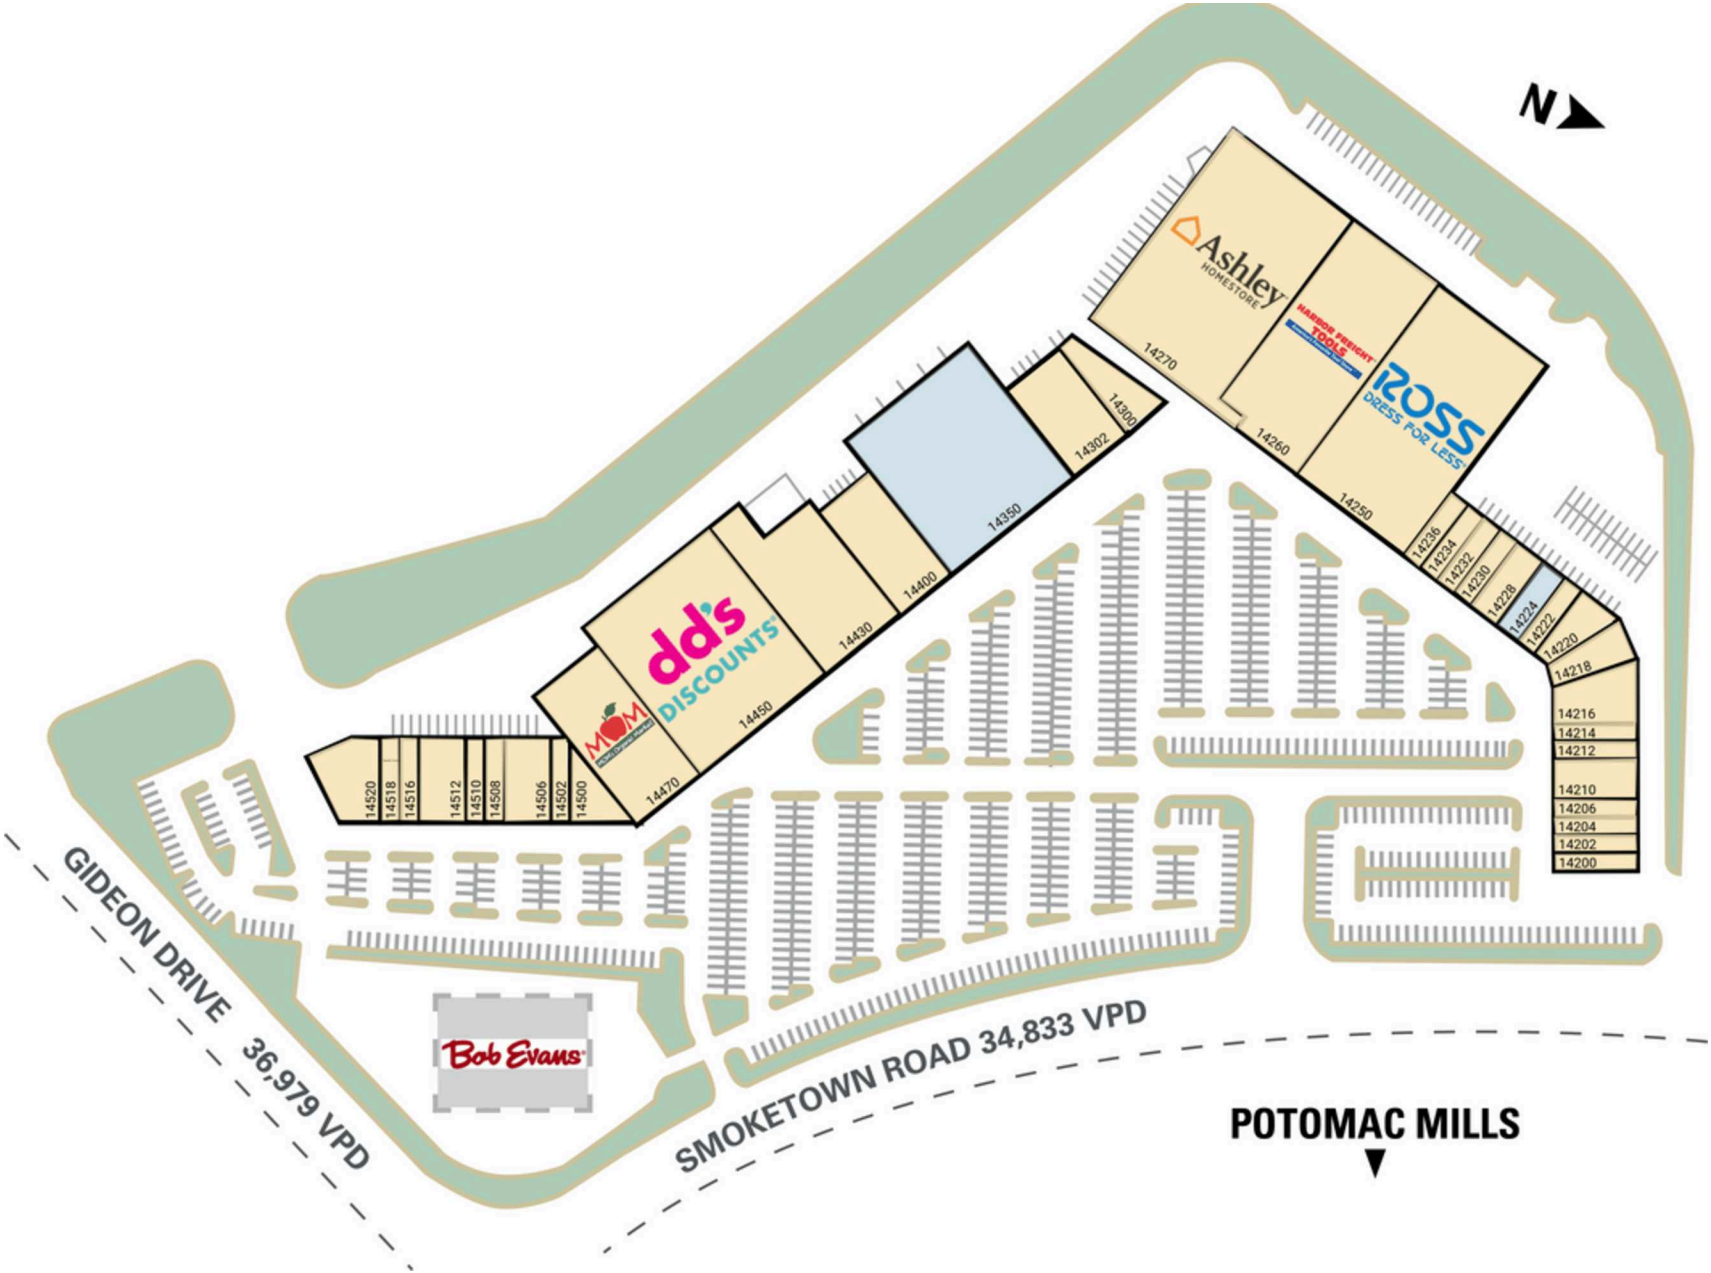

## PRINCE WILLIAM SQUARE SHOPPING CENTER

MOM'S Organic Market | dd's DISCOUNTS | WABC | JOANN | DUNKIN' | ROSS DRESS FOR LESS

**POTOMAC FESTIVAL II**

BOB'S DISCOUNT FURNITURE | BUFFALO WILD WINGS | OUTBACK STEAKHOUSE

SENTARA NORTHERN VIRGINIA MEDICAL CENTER

**ASHDALE PLAZA SHOPPING CENTER**

LOUISIANA KITCHEN | WELLS FARGO | FAMILY DOLLAR

**POTOMAC FESTIVAL I**

SWEET BURRITO | STAPLES | Don Jon CH | MATTRESS FIRM

**STONEBRIDGE AT POTOMAC TOWN CENTER**

Wegmans | Nando's | Capital One | Starbucks | Marshalls

PRINCE WILLIAM PARKWAY

POTOMAC MILLS CIRCLE

SMOKETOWN ROAD 52,000 VPD

OPITZ BLVD

I-95 187,000 VPD

95

# SITE PLAN

PRINCE WILLIAM SQUARE SHOPPING CENTER | WOODBRIDGE, VA  
23,890 SF AVAILABLE