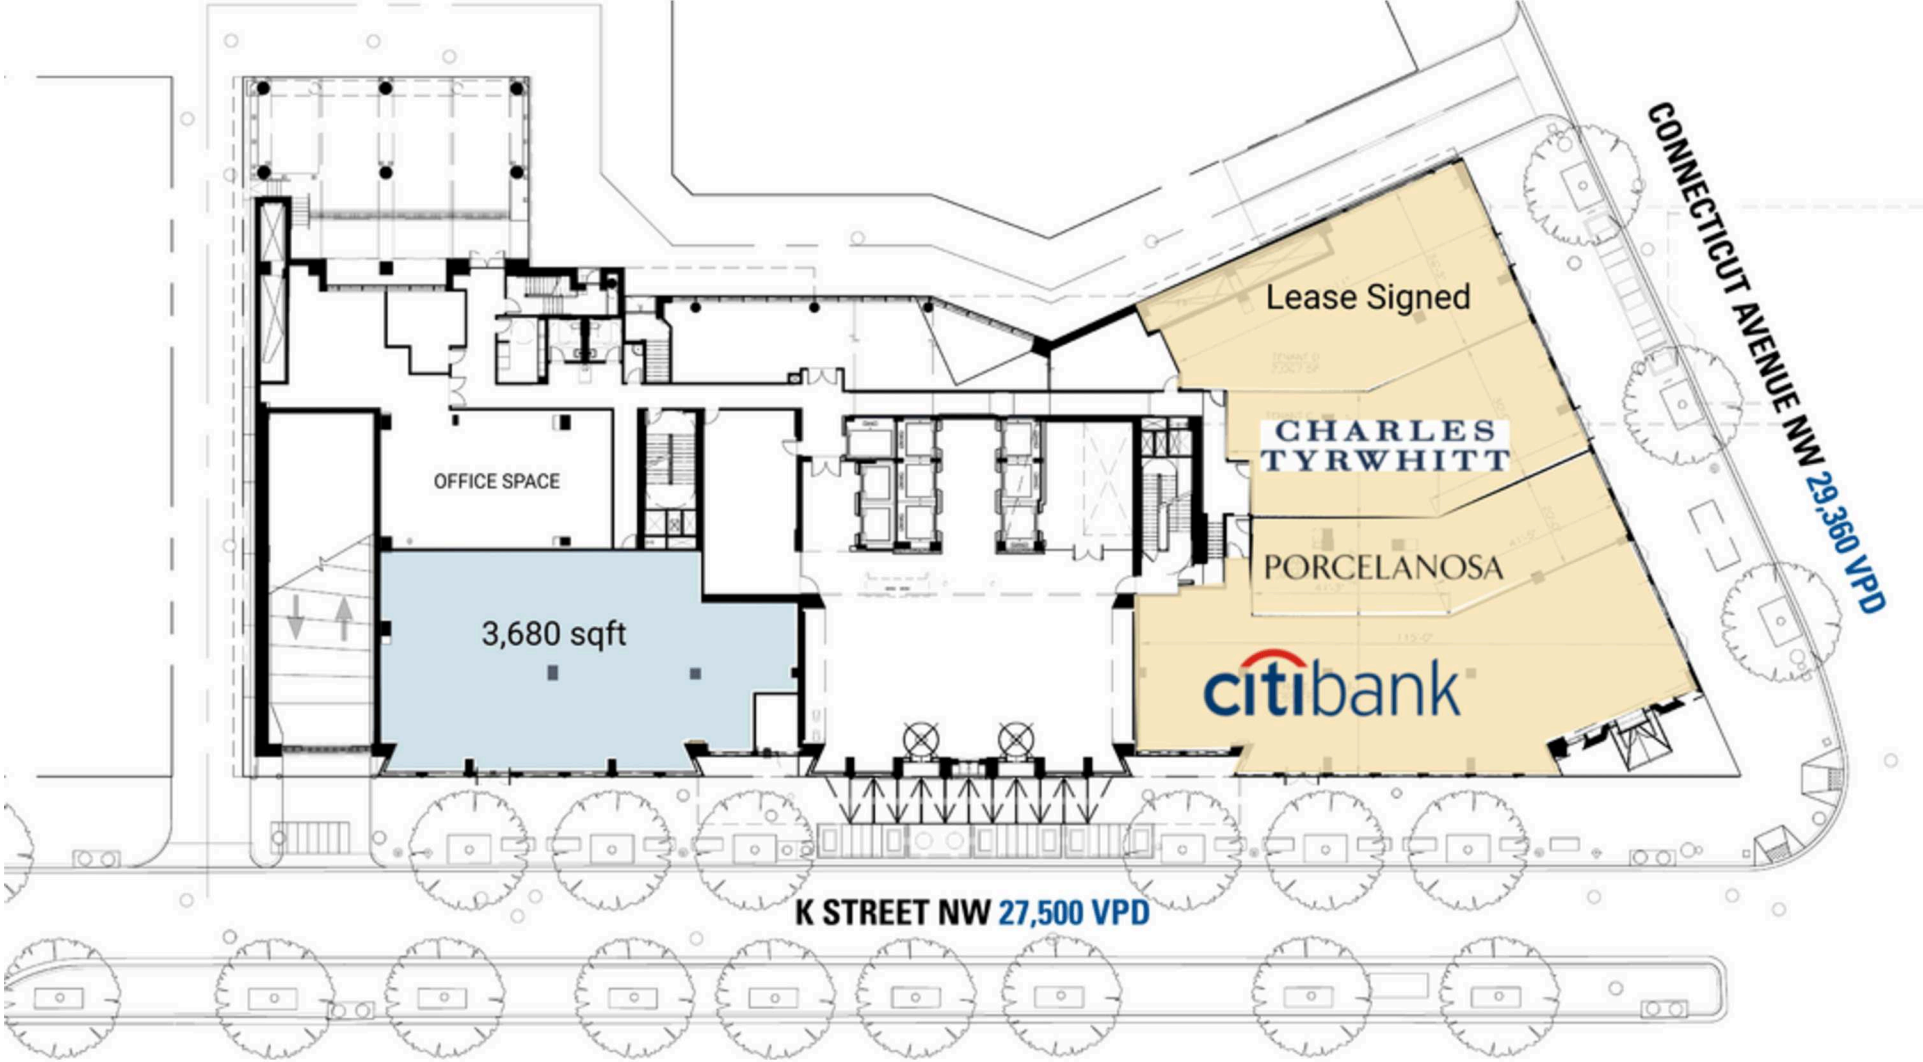

# SITE PLAN

1717 K STREET NW | WASHINGTON, DC

3,680 SF AVAILABLE