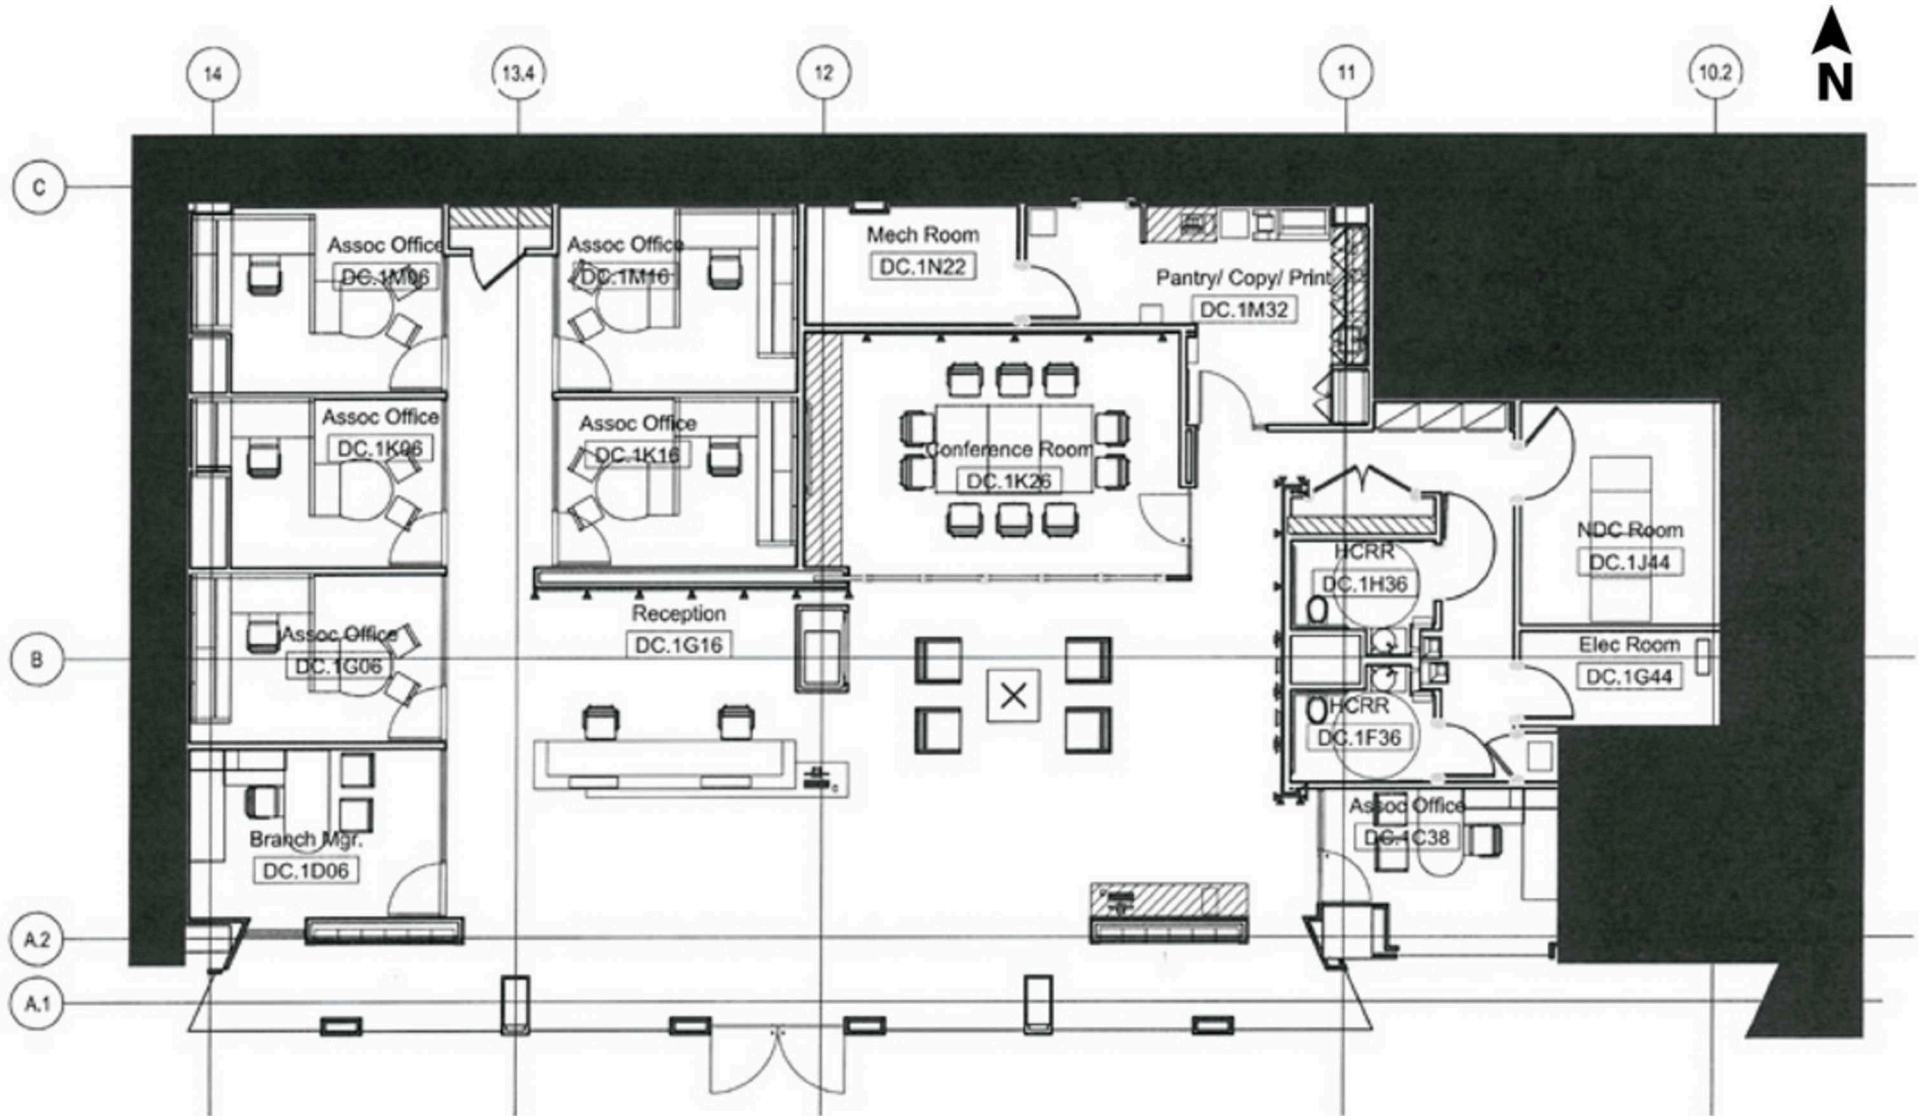

SITE PLAN

1717 K STREET NW | WASHINGTON, DC

K STREET NW 27,500 VPD