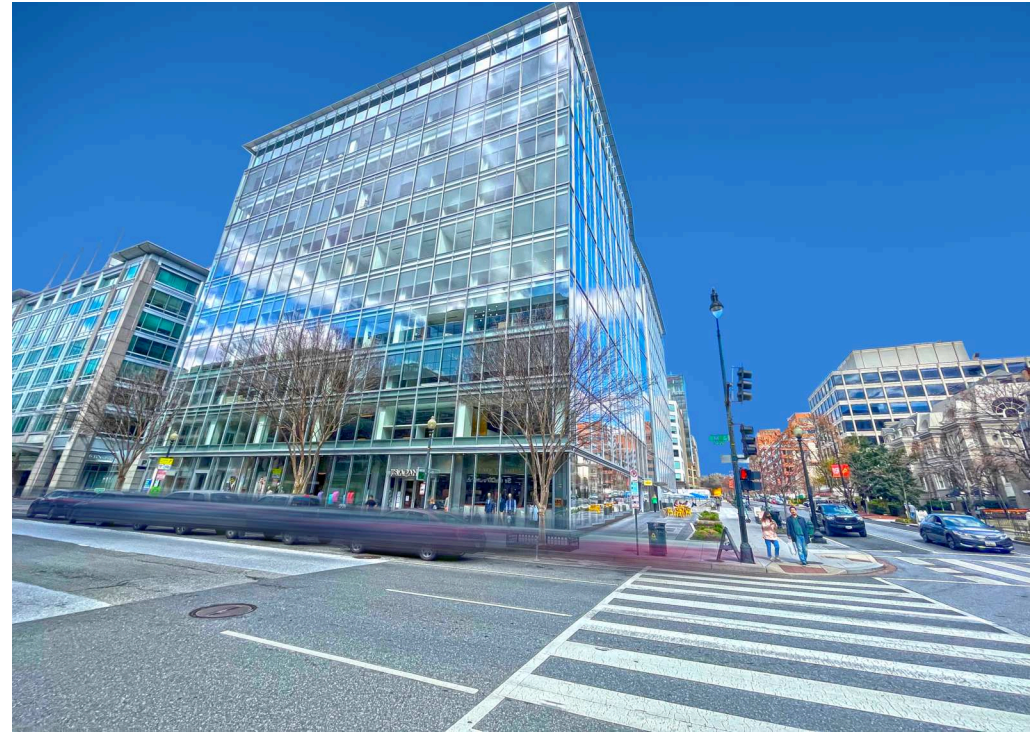

1200 19TH STREET NW WASHINGTON, DC

- | Located in the vibrant Golden Triangle neighborhood with a variety of national and local tenants
- | A short walk to multiple hotels including The St. Gregory, The Washington Marriott, The Ritz Carlton and The Renaissance Washington
- | Outdoor seating and blade signage available
- | 971 SF corner available on 19th Street & M Street NW

DEMOGRAPHICS 2025

	0.25 MILE	0.5 MILE	1 MILE
POPULATION	3,188	17,312	74,489
DAYTIME POPULATION	56,421	179,530	356,257
HOUSEHOLD INCOME	$120,258	$139,498	$152,472
TRAFFIC COUNTS	12,600 on 19th Street NW		

AREA RETAILERS

JOS. A. BANK

CHANG
CHANG