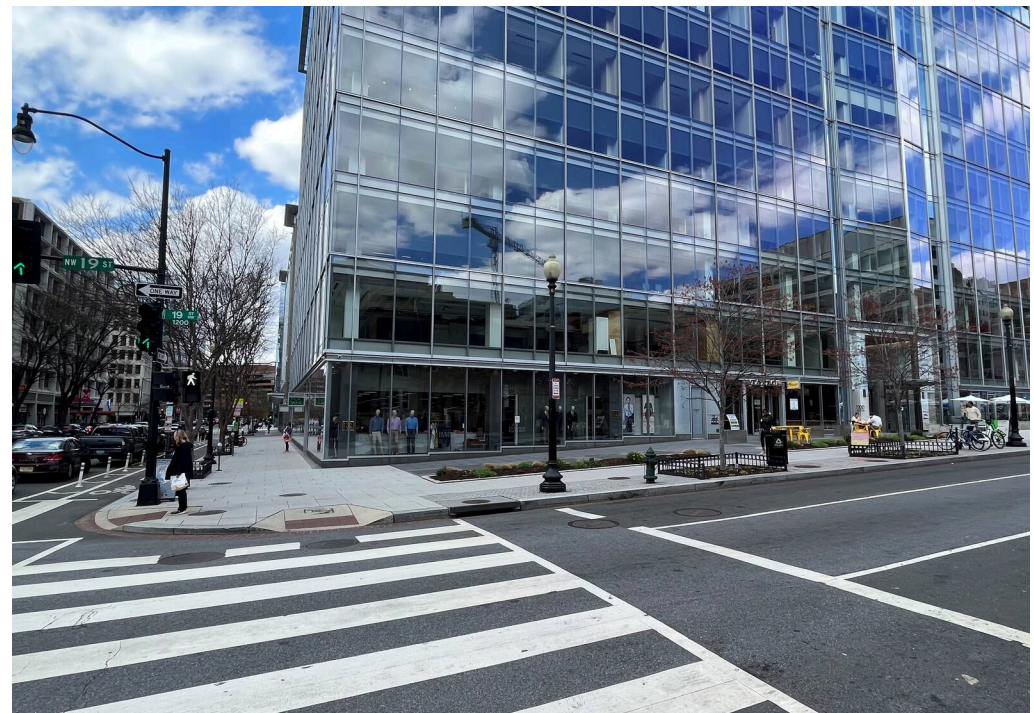

1200 19TH STREET NW WASHINGTON, DC

- | Located in the vibrant Golden Triangle neighborhood with a variety of national and local tenants
- | A short walk to multiple hotels including The St. Gregory, The Washington Marriott, The Ritz Carlton and The Renaissance Washington
- | Outdoor seating and blade signage available
- | 971 SF corner available on 19th Street & M Street NW

DEMOGRAPHICS 2025

	0.25 MILE	0.5 MILE	1 MILE
POPULATION	3,188	17,312	74,489
DAYTIME POPULATION	56,421	179,530	356,257
HOUSEHOLD INCOME	$120,258	$139,498	$152,472
TRAFFIC COUNTS	12,600 on 19th Street NW		

AREA RETAILERS

JOS. A. BANK

CHANG
CHANG