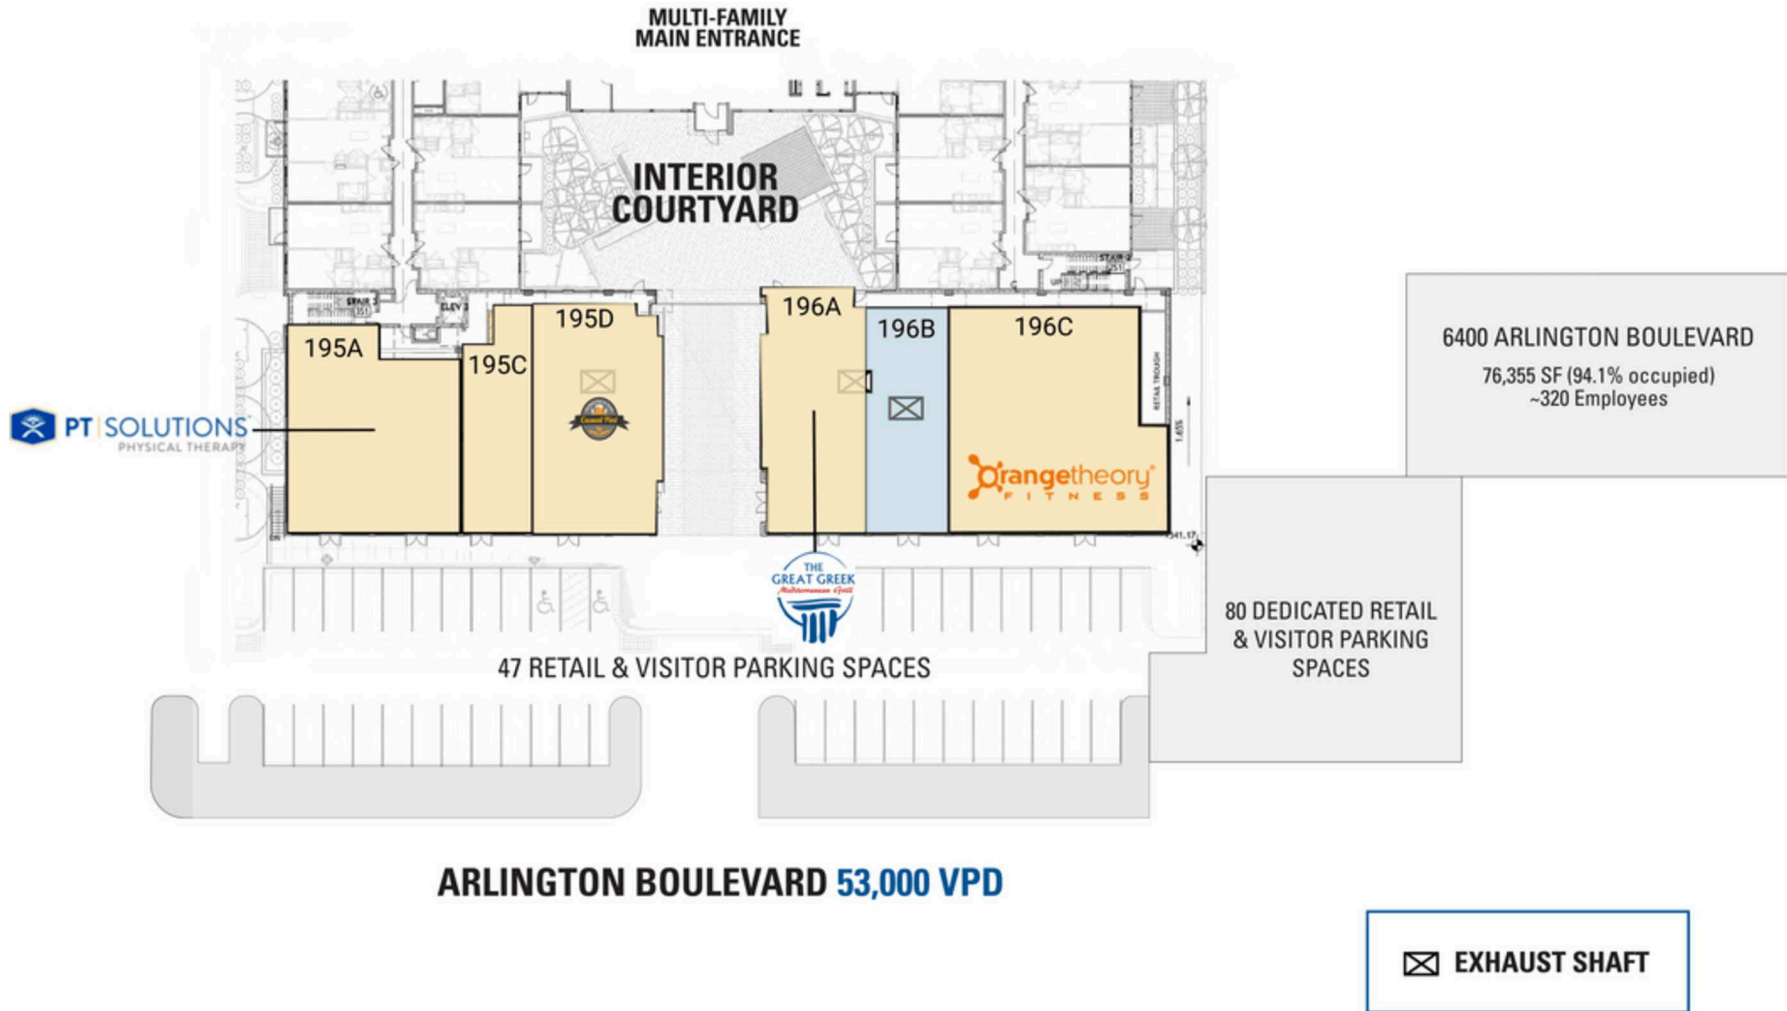

THE LOREN

FALLS CHURCH, VA

1,518 SF AVAILABLE

RAPPAPORT
CULTIVATING PLACES

THE LOREN

FALLS CHURCH, VA

- | Second generation restaurant space with black iron exhaust
- | New mixed-use development in Falls Church at the intersection of Route 50 and Route 7 in Seven Corners
- | Part of a mixed-use community that has 171 multifamily rental units and 14 townhomes
- | Office space located adjacent to site with over 500 employees and up to 125,694 SF of space in an already densely populated trade area
- | Adjacent to the Hampton Inn, a 160 room hotel, and just one mile from East Falls Church Metro
- | Retail benefits from unobstructed views of the site from Arlington Boulevard with over 48,867 VPD and ample onsite retail parking

AREA RETAILERS

THE LOREN
FALLS CHURCH, VA

ARCHSTONE HILLWOOD SQUARE DEVELOPMENT
400+ APARTMENT UNITS

6400 ARLINGTON BOULEVARD
76,355 SF (94.1% OCCUPIED)
-320 EMPLOYEES

EDEN CENTER
120+ SPECIALTY STORES & RESTAURANTS

NewGrand

ARLINGTON BOULEVARD

LEESBURG PIKE 38,000 VPD

SEVEN CORNERS
Red Robin
Michaels
JO-ANN
BARNES & NOBLE
THE HOME DEPOT
CHIPOTLE
ROSS

WILLSTON CENTER I
Rite Aid
CVS pharmacy
Ameritrade

Anthony's RESTAURANT
Walgreens
McDonald's
TRUIST

CVS pharmacy
IHOP
7 ELEVEN

THE LOREN

SITE PLAN

THE LOREN | FALLS CHURCH, VA

1,518 SF AVAILABLE

ARLINGTON BOULEVARD 53,000 VPD

Space	Sq. Ft	Tenant Name	Space	Sq. Ft	Tenant Name	Space	Sq. Ft	Tenant Name
195A	2,716	PT Solutions	195D	2,307	The Casual Pint	196B	1,518	Available
195C	1,228	Nail Salon	196A	2,200	The Great Greek Mediterranean Grill	196C	3,669	Orangetheory Fitness