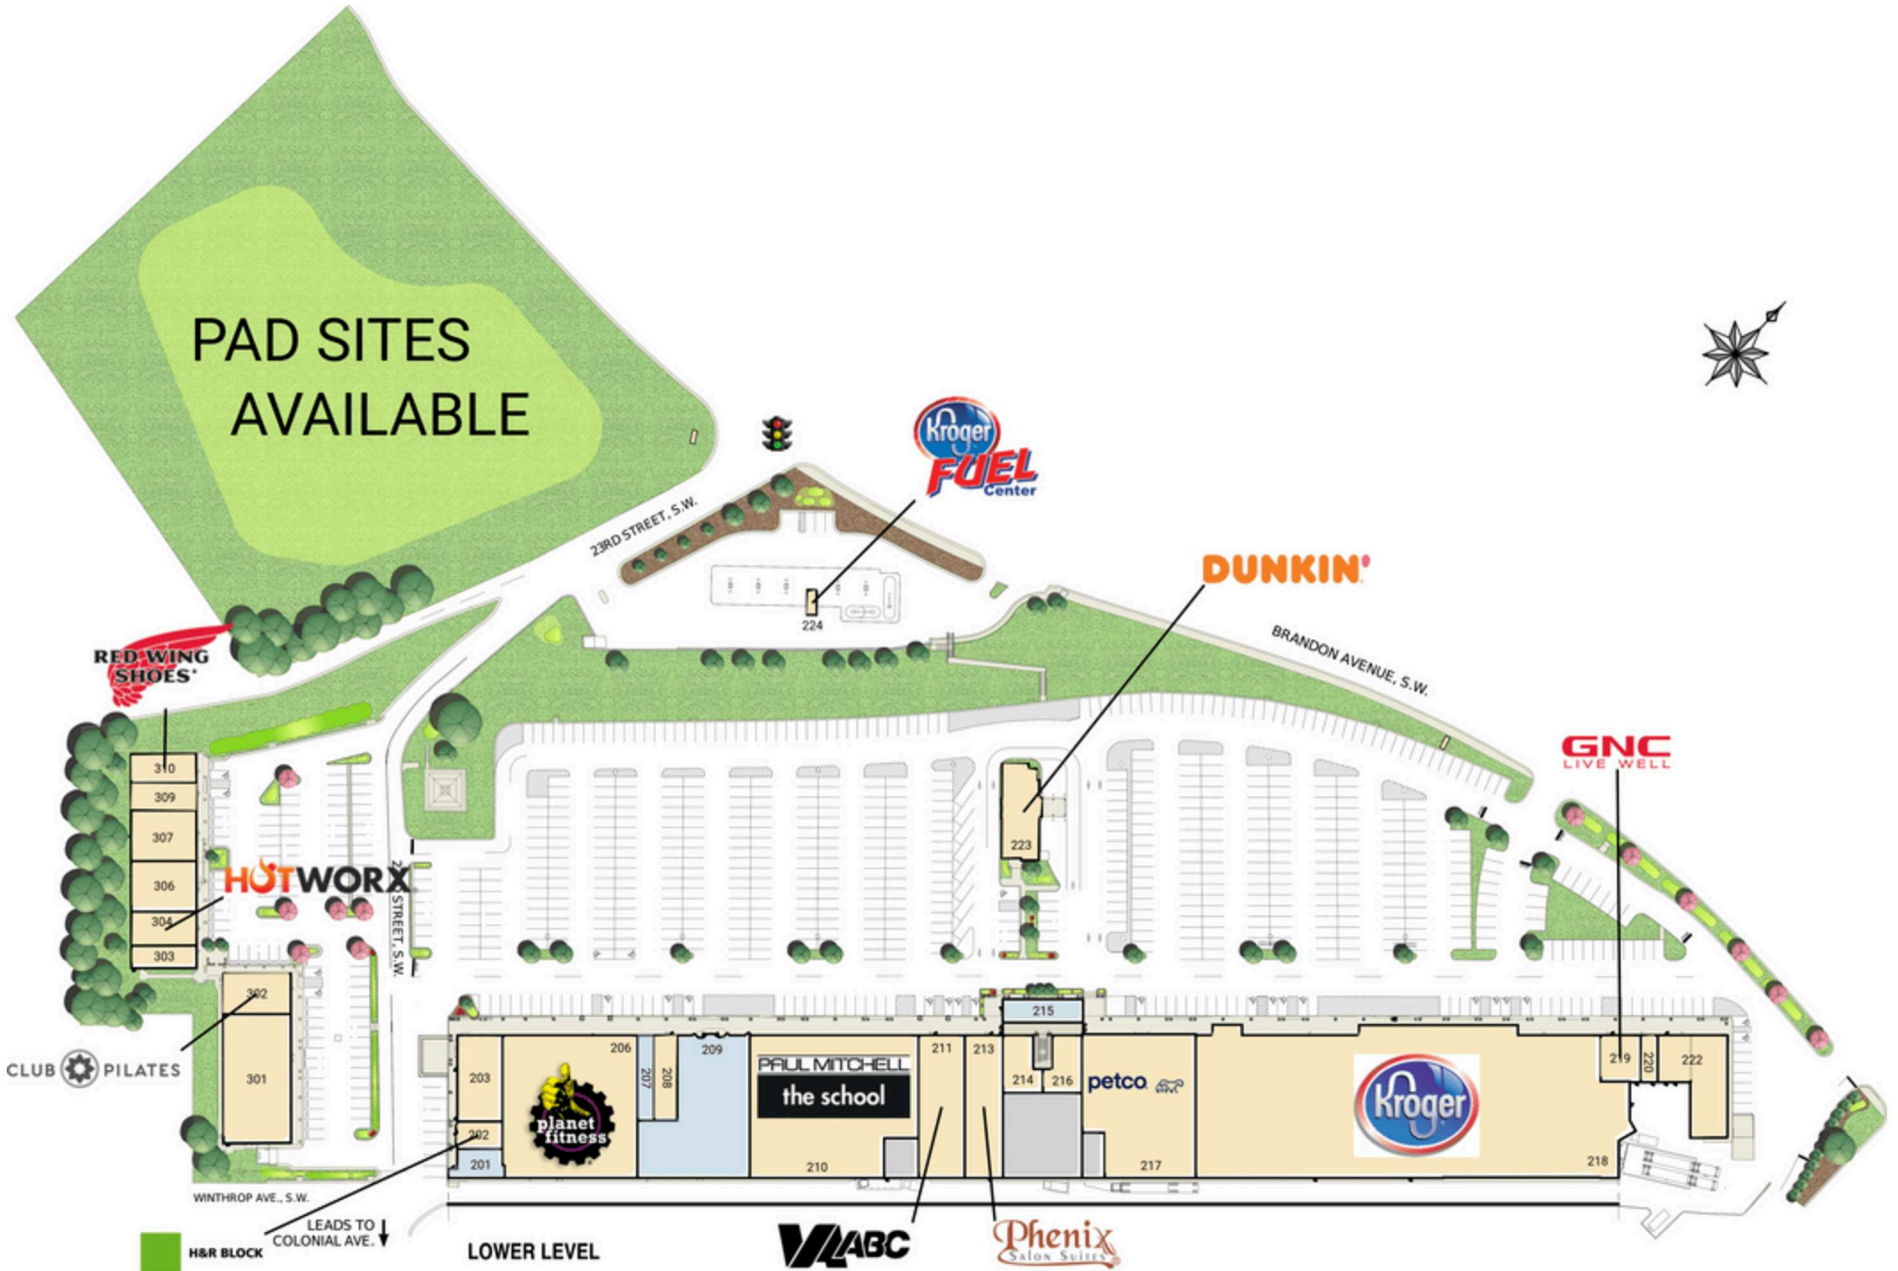

TENANT LIST

TOWERS SHOPPING CENTER | ROANOKE, VA

#	SQ. FT	MERCHANT
101	4,311	Available
102	4,500	Mission BBQ
103	2,377	Buff City Soap
104	5,060	FedEx Office
105	4,321	Uniform Country
106	2,658	Freedom First Credit Union
107	1,856	Charles Schwab
108	28,838	The Fresh Market
109	3,855	The Good Feet Store
110B	1,340	Gone CoCo
113	2,515	Wildflour Cafe & Catering
114	1,881	A Little Bit Hippy

#	SQ. FT	MERCHANT
136	4,342	Massage Envy
137	1,875	Hibachi Express
138	2,533	Pivot Physical Therapy
139	2,817	Cava
140	1,884	Jewelry Connection
141	2,460	Firehouse Subs
142A	1,968	Wireless Zone
142B	1,354	Spoons Frozen Yogurt
142C	1,640	T-Mobile
142D	2,460	Chipotle
143	600	Wells Fargo
144	60	Freedom First Credit Union

SITE PLAN: LOWER LEVEL

TOWERS SHOPPING CENTER | ROANOKE, VA

870 - 14,812 SF SPACES & PAD SITES AVAILABLE

TENANT LIST

TOWERS SHOPPING CENTER | ROANOKE, VA

#	SQ. FT	MERCHANT
201	936	Available
202	920	H&R Block
203	3,131	Pancho Mexican Restaurant
206	14,989	Planet Fitness
207	1,125	Available
208	1,500	Carolina Connection
209	14,812	Available
210	9,947	Paul Mitchell the School
211	5,396	VA ABC

#	SQ. FT	MERCHANT
223	2,686	Dunkin' Donuts
224	2,000	Kroger Fuel Station
301	7,200	Present Thyme
302	1,874	Club Pilates
303	1,118	Lovely Nails
304	1,739	HOTWORX
306	2,610	Salon Centric
307	2,611	Quest Diagnostics
309	1,399	Great Wall
310	1,500	Red Wing Shoes