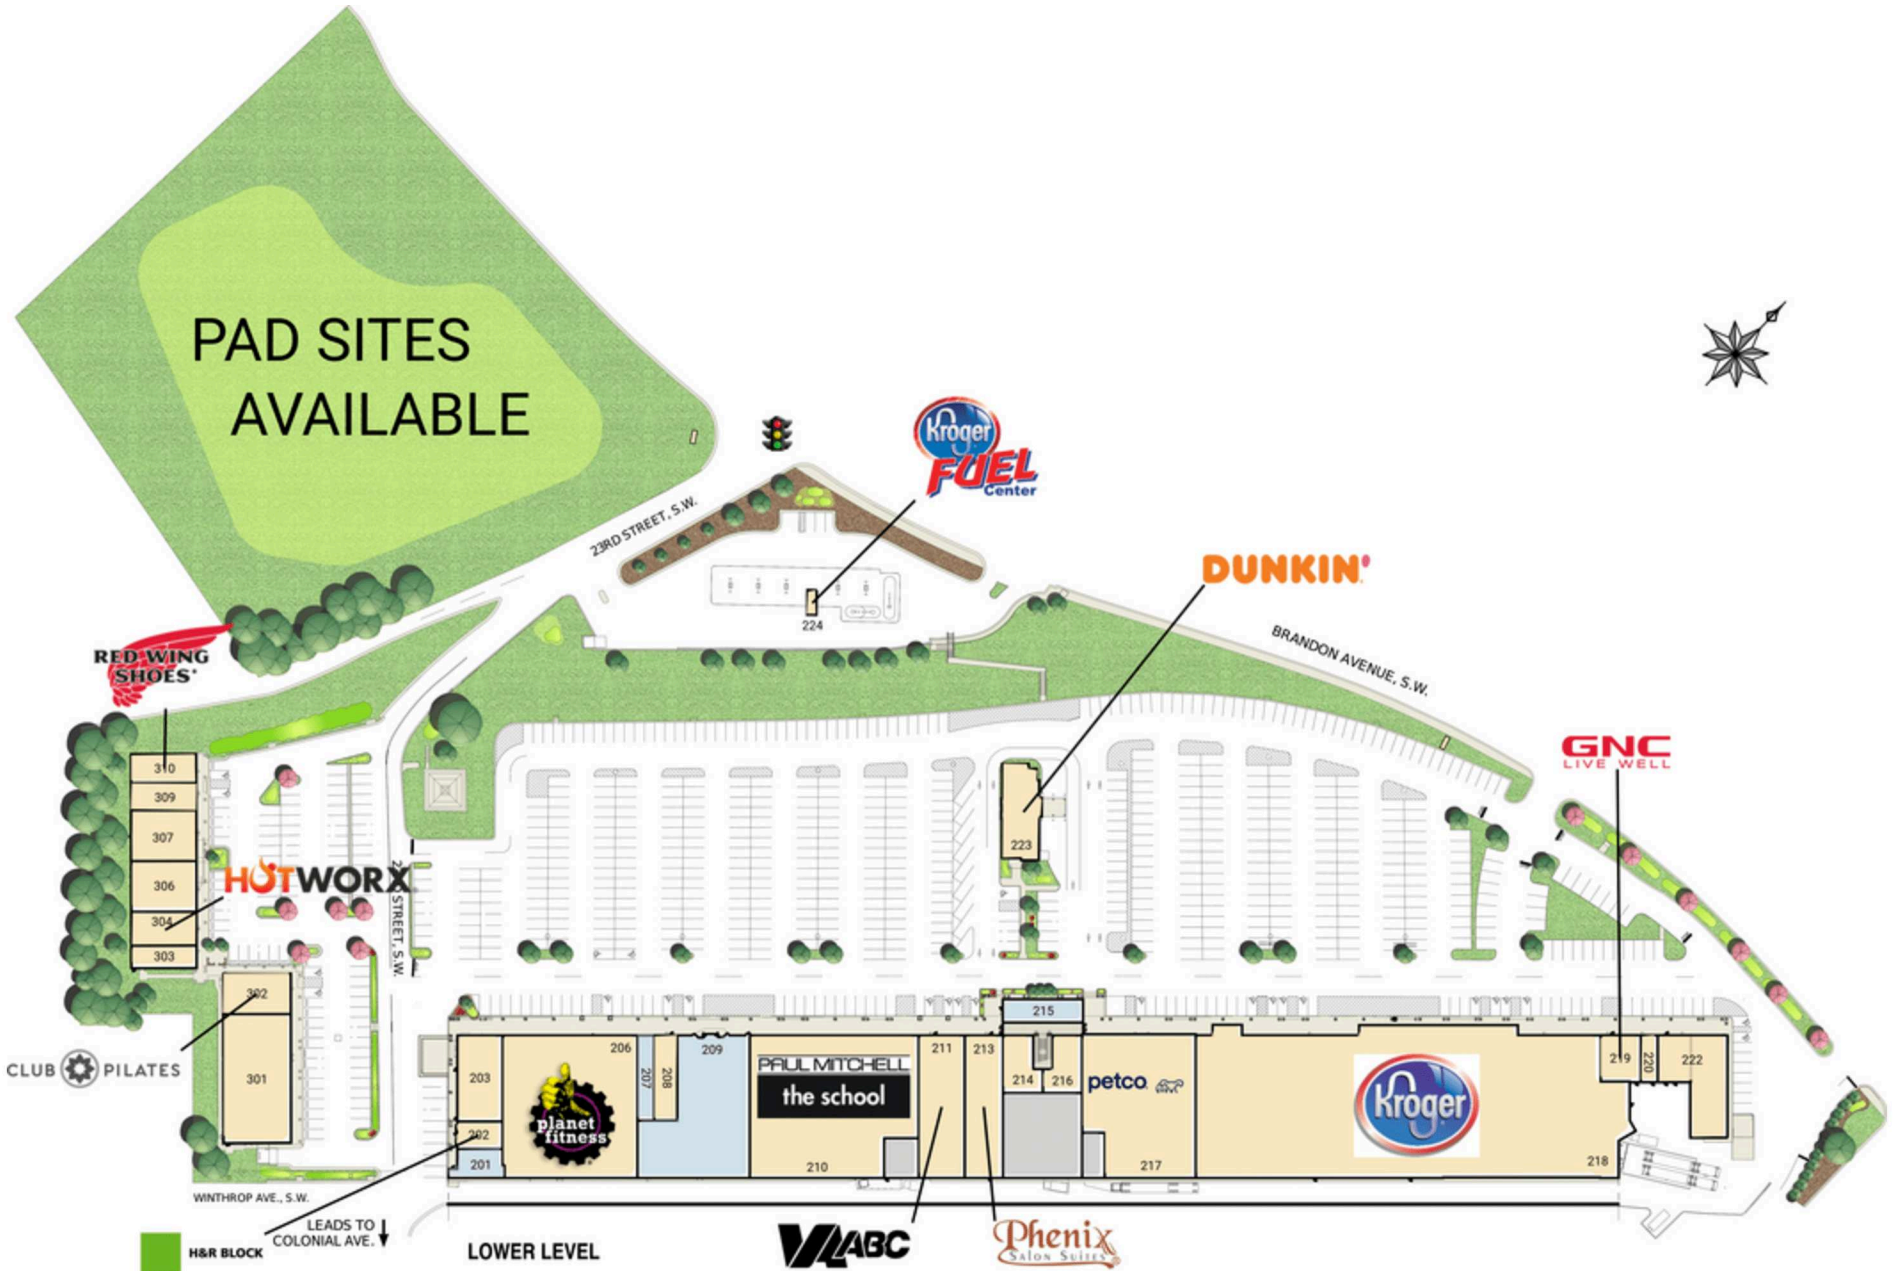

SITE PLAN: LOWER LEVEL

TOWERS SHOPPING CENTER | ROANOKE, VA

870 - 14,812 SF SPACES & PAD SITES AVAILABLE

TENANT LIST

TOWERS SHOPPING CENTER | ROANOKE, VA

#	SQ. FT	MERCHANT
201	936	Available
202	920	H&R Block
203	3,131	Pancho Mexican Restaurant
206	14,989	Planet Fitness
207	1,125	Available
208	1,500	Carolina Connection
209	14,812	Available
210	9,947	Paul Mitchell the School
211	5,396	VA ABC

#	SQ. FT	MERCHANT
213	6,388	Phenix Salon Suites
214	1,134	Roanoke Coin Exchange
215	1,474	Available
216	1,155	Cartee Blow Dry & Salon
217	12,065	Petco
218	48,714	Kroger
219	1,440	GNC
220	600	Kroger Clicks
222	2,900	Doctors Express

#	SQ. FT	MERCHANT
223	2,686	Dunkin' Donuts
224	2,000	Kroger Fuel Station
301	7,200	Present Thyme
302	1,874	Club Pilates
303	1,118	Lovely Nails
304	1,739	HOTWORX
306	2,610	Salon Centric
307	2,611	Quest Diagnostics
309	1,399	Great Wall
310	1,500	Red Wing Shoes