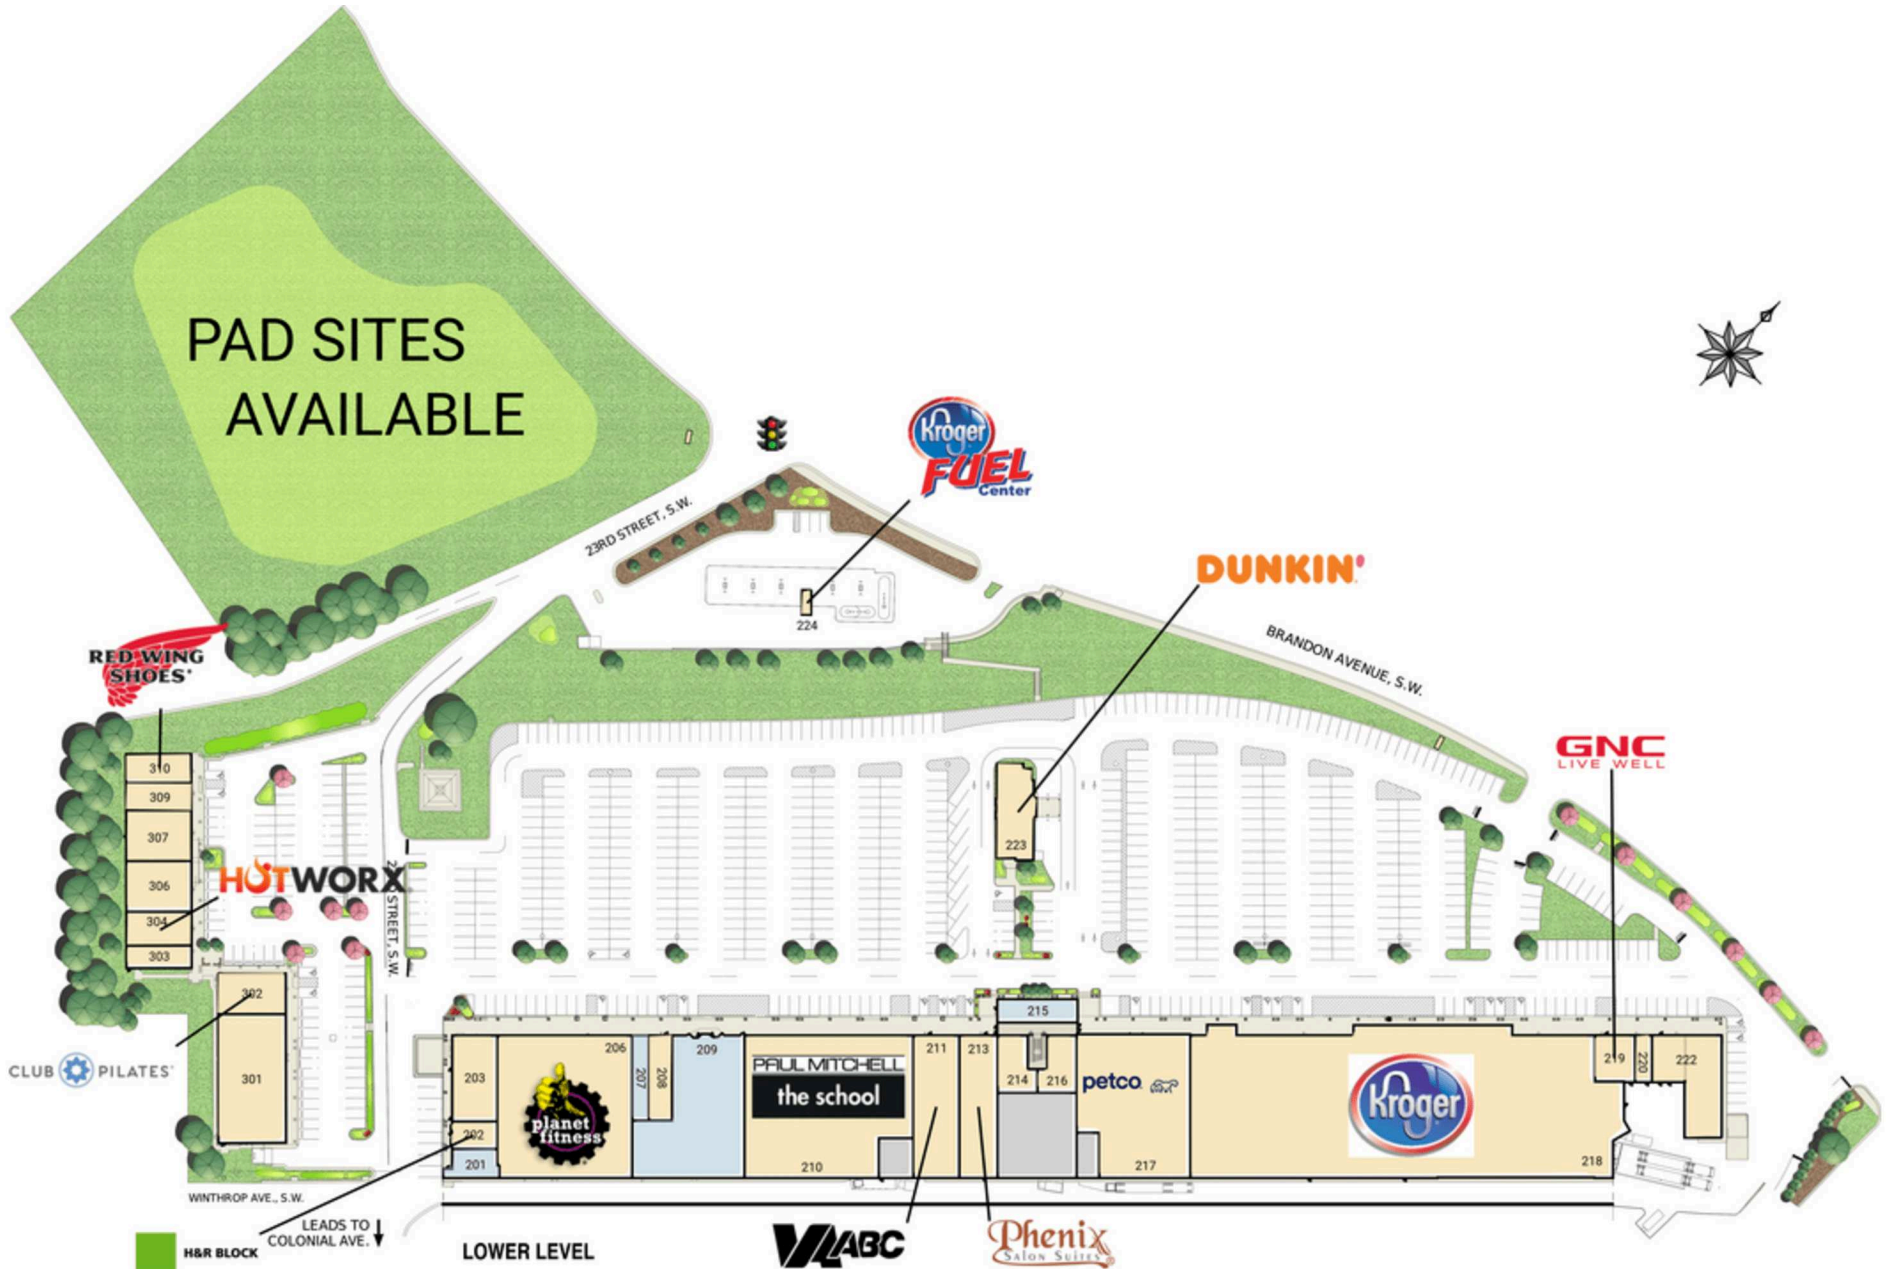

TENANT LIST

TOWERS SHOPPING CENTER | ROANOKE, VA

#	SQ. FT	MERCHANT
101	4,311	Available
102	4,500	Mission BBQ
103	2,377	Buff City Soap
104	5,060	FedEx Office
105	4,321	Uniform Country
106	2,658	Freedom First Credit Union
107	1,856	Charles Schwab
108	28,838	The Fresh Market
109	3,855	The Good Feet Store
110B	1,340	Gone CoCo
113	2,515	Wildflour Cafe & Catering
114	1,881	A Little Bit Hippy
114A	1,962	The Studio School

#	SQ. FT	MERCHANT
136	4,342	Massage Envy
137	1,875	Hibachi Express
138	2,533	Pivot Physical Therapy
139	2,817	Cava
140	1,884	Jewelry Connection
141	2,460	Firehouse Subs
142A	1,968	Wireless Zone
142B	1,354	Spoons Frozen Yogurt
142C	1,640	T-Mobile
142D	2,460	Chipotle
143	600	Wells Fargo
144	60	Freedom First Credit Union

SITE PLAN: LOWER LEVEL

TOWERS SHOPPING CENTER | ROANOKE, VA

870 - 14,812 SF SPACES & PAD SITES AVAILABLE

TENANT LIST

TOWERS SHOPPING CENTER | ROANOKE, VA

#	SQ. FT	MERCHANT
201	936	Available
202	920	H&R Block
203	3,131	Pancho Mexican Restaurant
206	14,989	Planet Fitness
207	1,125	Available
208	1,500	Carolina Connection
209	14,812	Available
210	9,947	Paul Mitchell the School
211	5,396	VA ABC

#	SQ. FT	MERCHANT
223	2,686	Dunkin'
224	2,000	Kroger Fuel Station
301	7,200	Present Thyme
302	1,874	Club Pilates
303	1,118	Lovely Nails
304	1,739	HOTWORX
306	2,610	Salon Centric
307	2,611	Quest Diagnostics
309	1,399	Great Wall
310	1,500	Red Wing Shoes