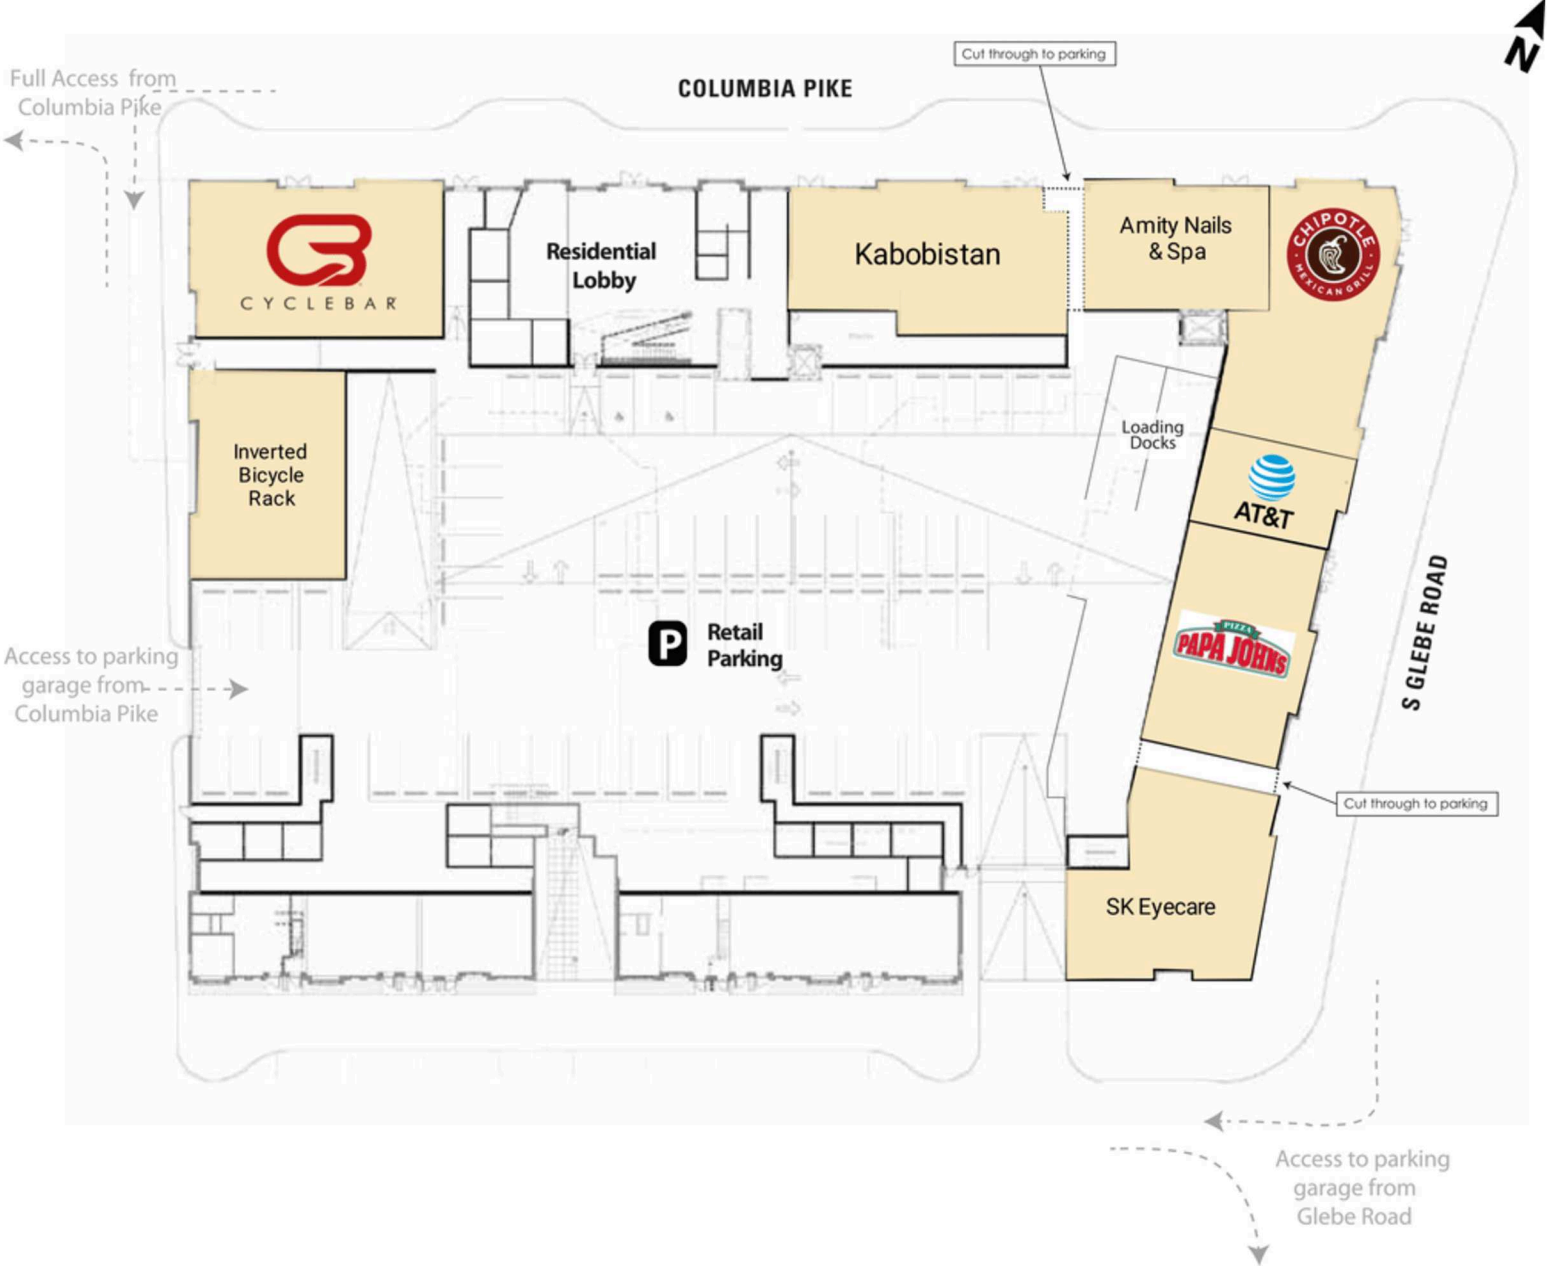

SITE PLAN

PIKE 3400 | ARLINGTON, VA