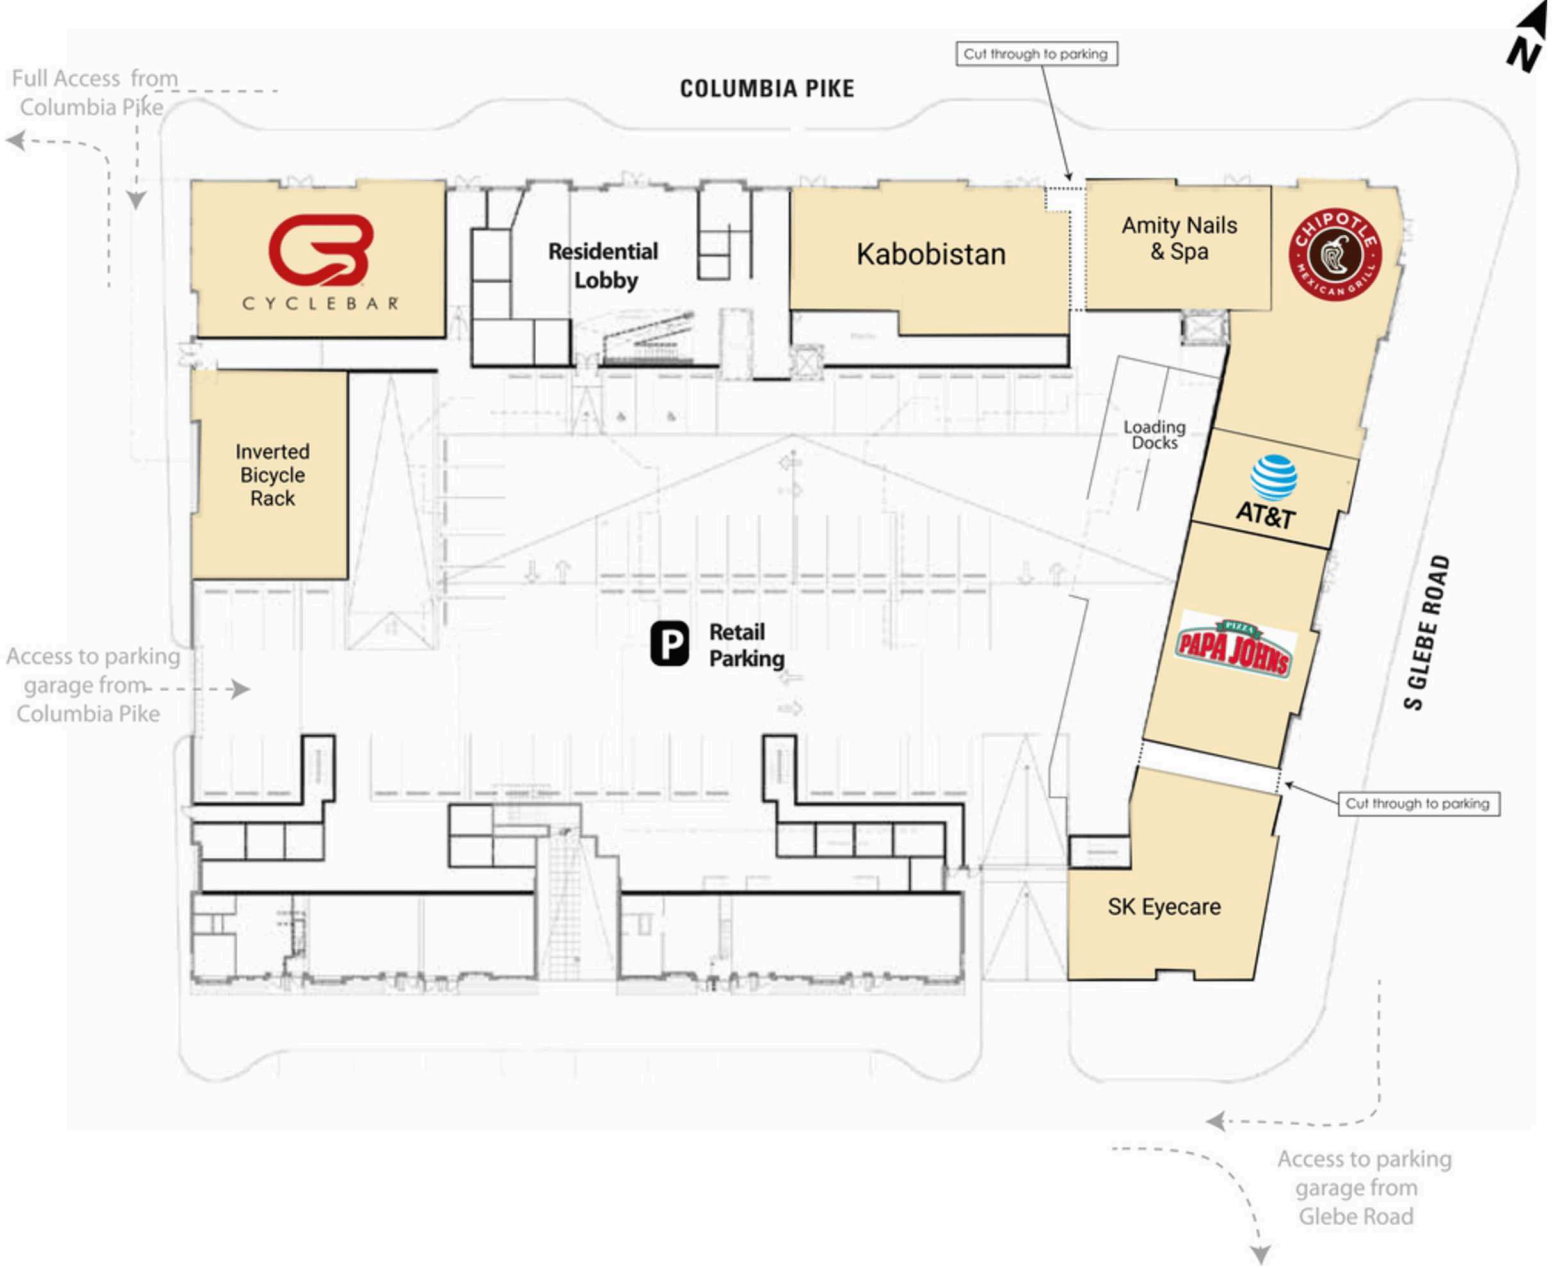

PIKE 3400

ARLINGTON, VA

RAPPAPORT
CULTIVATING PLACES

PIKE 3400

ARLINGTON, VA

- | Prominent intersection of two major vehicular arteries in Northern Virginia
- | 2nd-generation vented restaurant opportunity
- | Approximately 27 dedicated retail parking spaces
- | Strong surrounding residential demographics

AREA RETAILERS

PIKE 3400
ARLINGTON, VA

FOREIGN SERVICE
INSTITUTE (FSI)

SOUTH GELEBE ROAD 31,000 VPD

ARLINGTON COMMUNITY
HIGH SCHOOL

COLUMBIA PIKE
BRANCH LIBRARY

SUBWAY

VIRGINIA HOSPITAL
CENTER
Pediatrics

DUNKIN'

Walgreens

Harris Teeter
Neighborhood Food & Pharmacy

COLUMBIA PIKE 24,000 VPD

PIKE 3400

UNITED STATES
POSTAL SERVICE

S WALTER REED ROAD 14,000 VPD

RANDOLPH
ELEMENTARY SCHOOL

S GEORGE WATSON DRIVE 14,000 VPD

SOUTH GELEBE ROAD 31,000 VPD

SITE PLAN

PIKE 3400 | ARLINGTON, VA

PIKE 3400
ARLINGTON, VA

RAPPAPORT
CULTIVATING PLACES

PIKE 3400 | 3400 COLUMBIA PIKE, ARLINGTON, VA

Pat O'Meara | pomeara@rappaportco.com | 571.382.1218