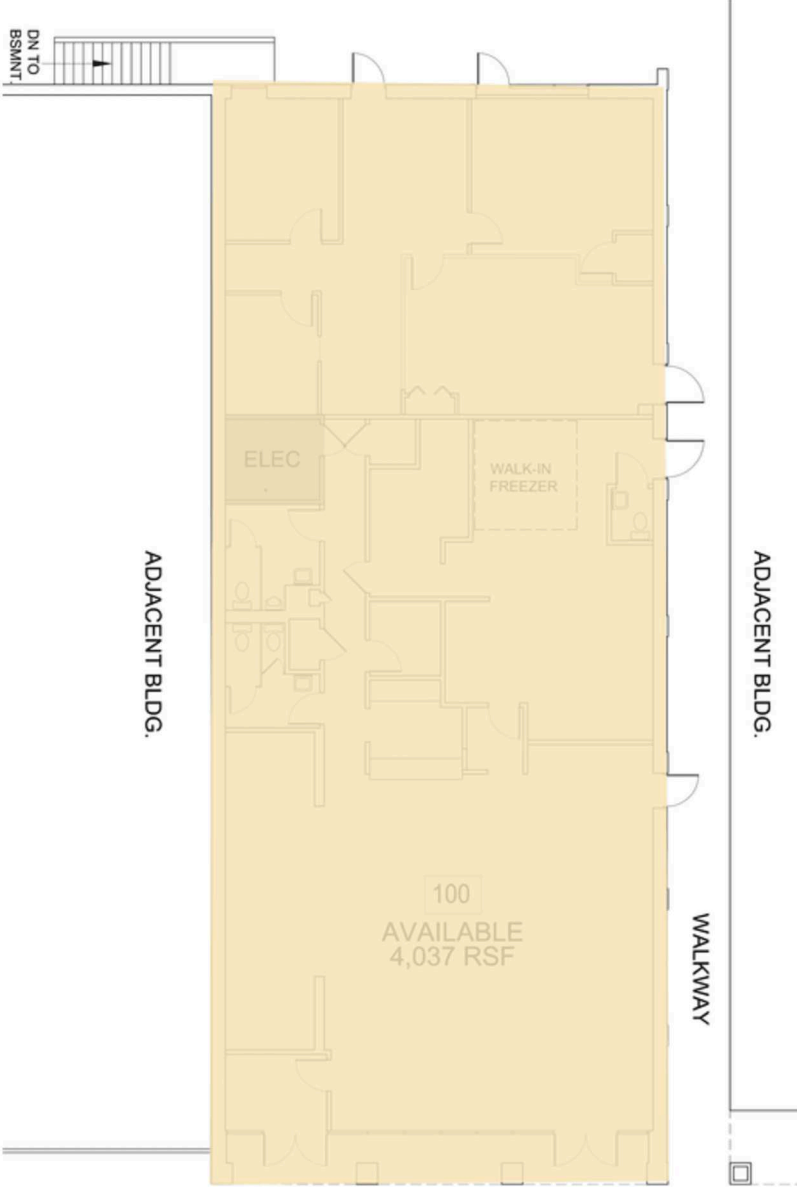

SITE PLAN

GARRETT PLACE | ANNAPOLIS, MD

WEST STREET 37,000 VPD