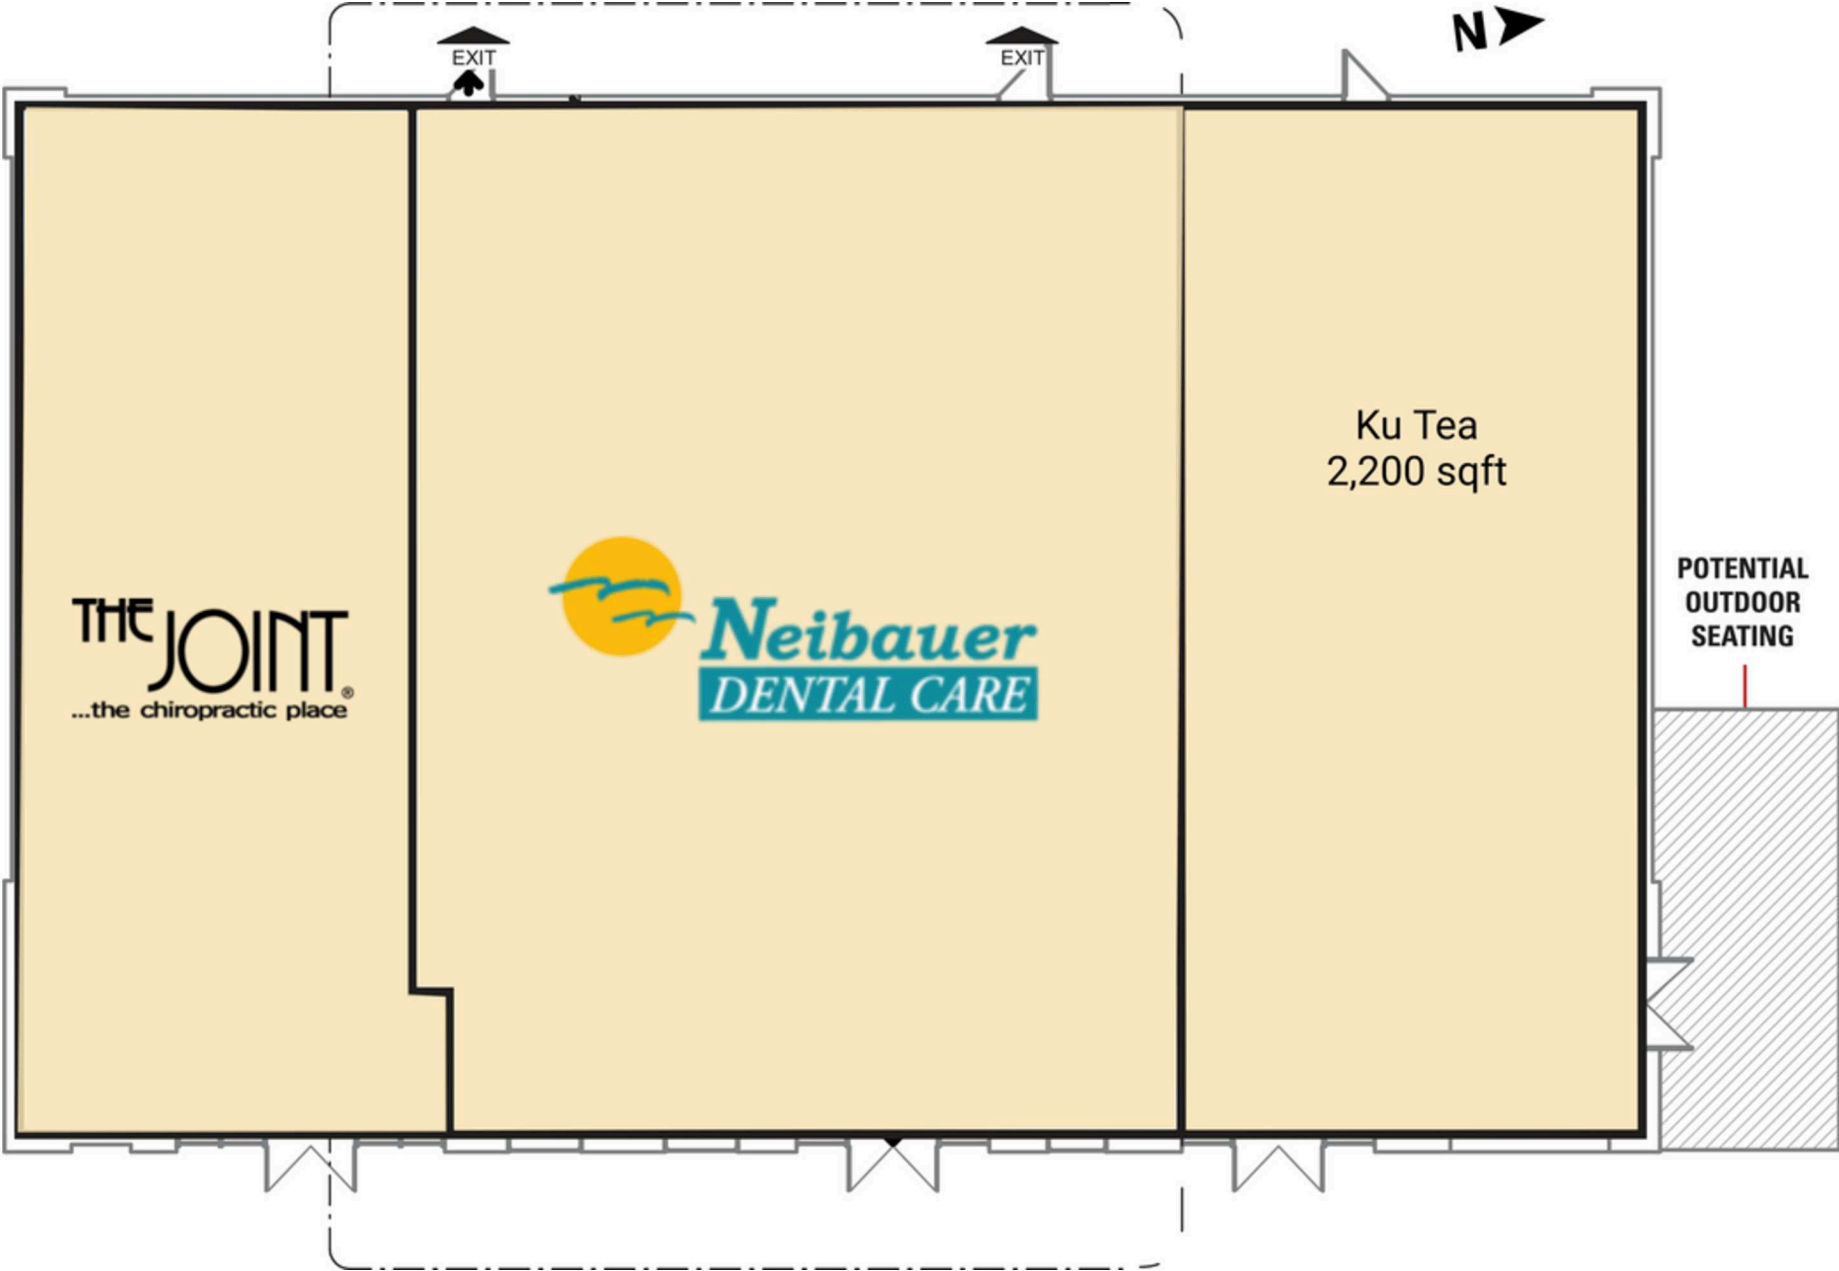

Publix

KOHL'S

JOANN

TACO BELL

Starbucks

SITE PLAN

COSNER'S CORNER | FREDERICKSBURG, VA

2,200 SF AVAILABLE