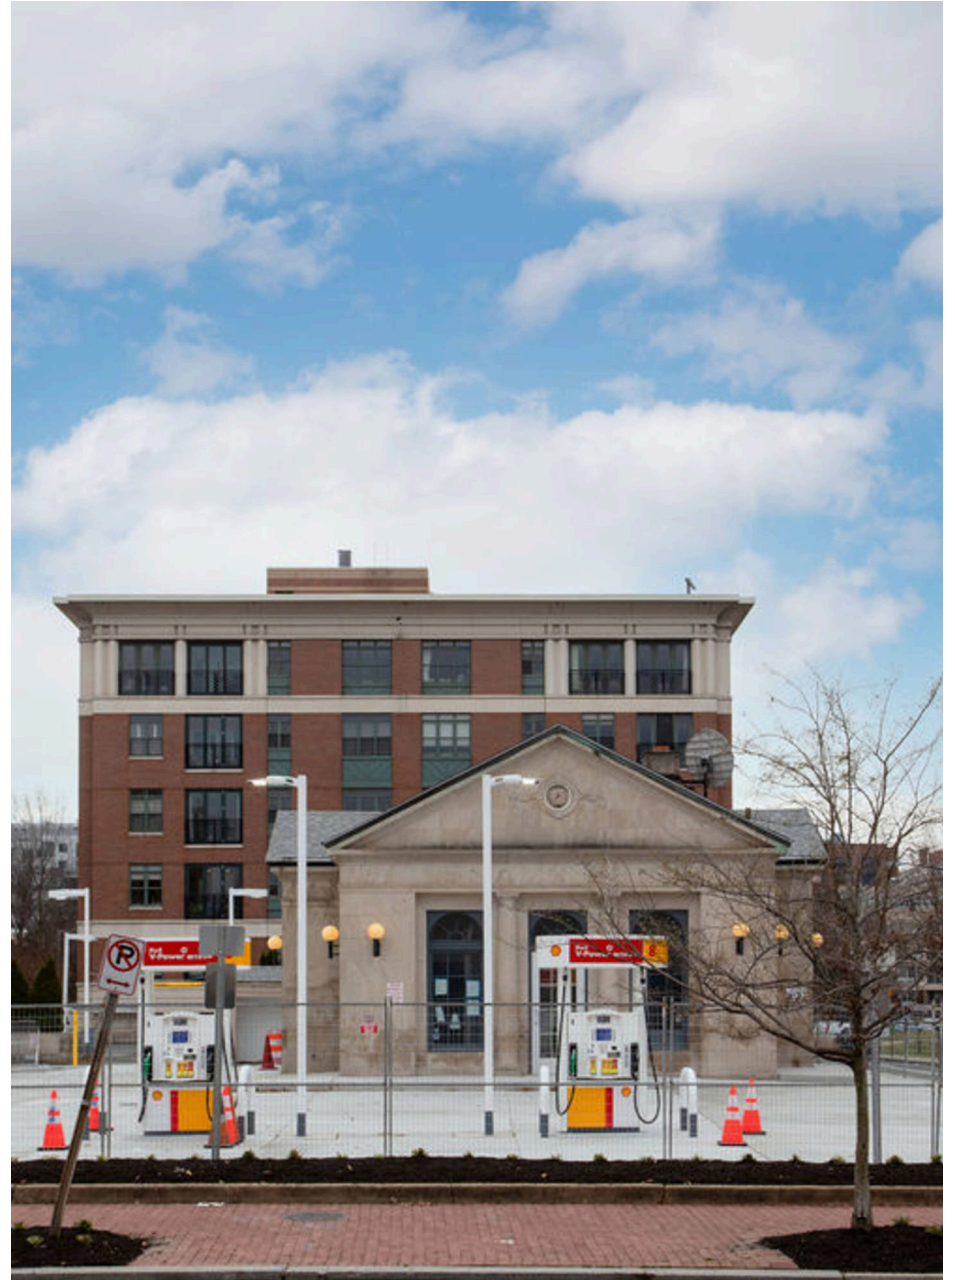

2200 P STREET NW
WASHINGTON, DC