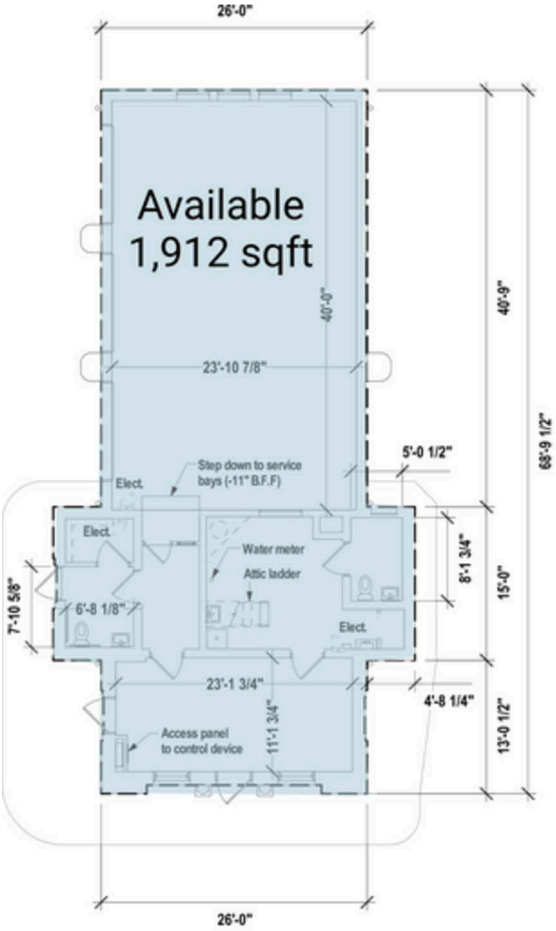

[solidcore]

SOULCYCLE

CAVA

SHAKE SHACK

Palm
RESTAURANT

corepower
YOGA

SITE PLAN

2200 P STREET NW | WASHINGTON, DC

1,912 SF AVAILABLE

SCALED PLAN: 1/16" = 1'-0"

- Key Notes:**
- 01: Entry
 - 02: Customer area
 - 03: Storage / support room
 - 04: Electric service, meter, disconnect
 - 05: Employee toilet room
 - 06: Customer toilet room
 - 07: Utility closet / pump control devices
 - 08: Electric panel
 - 09: Service bays