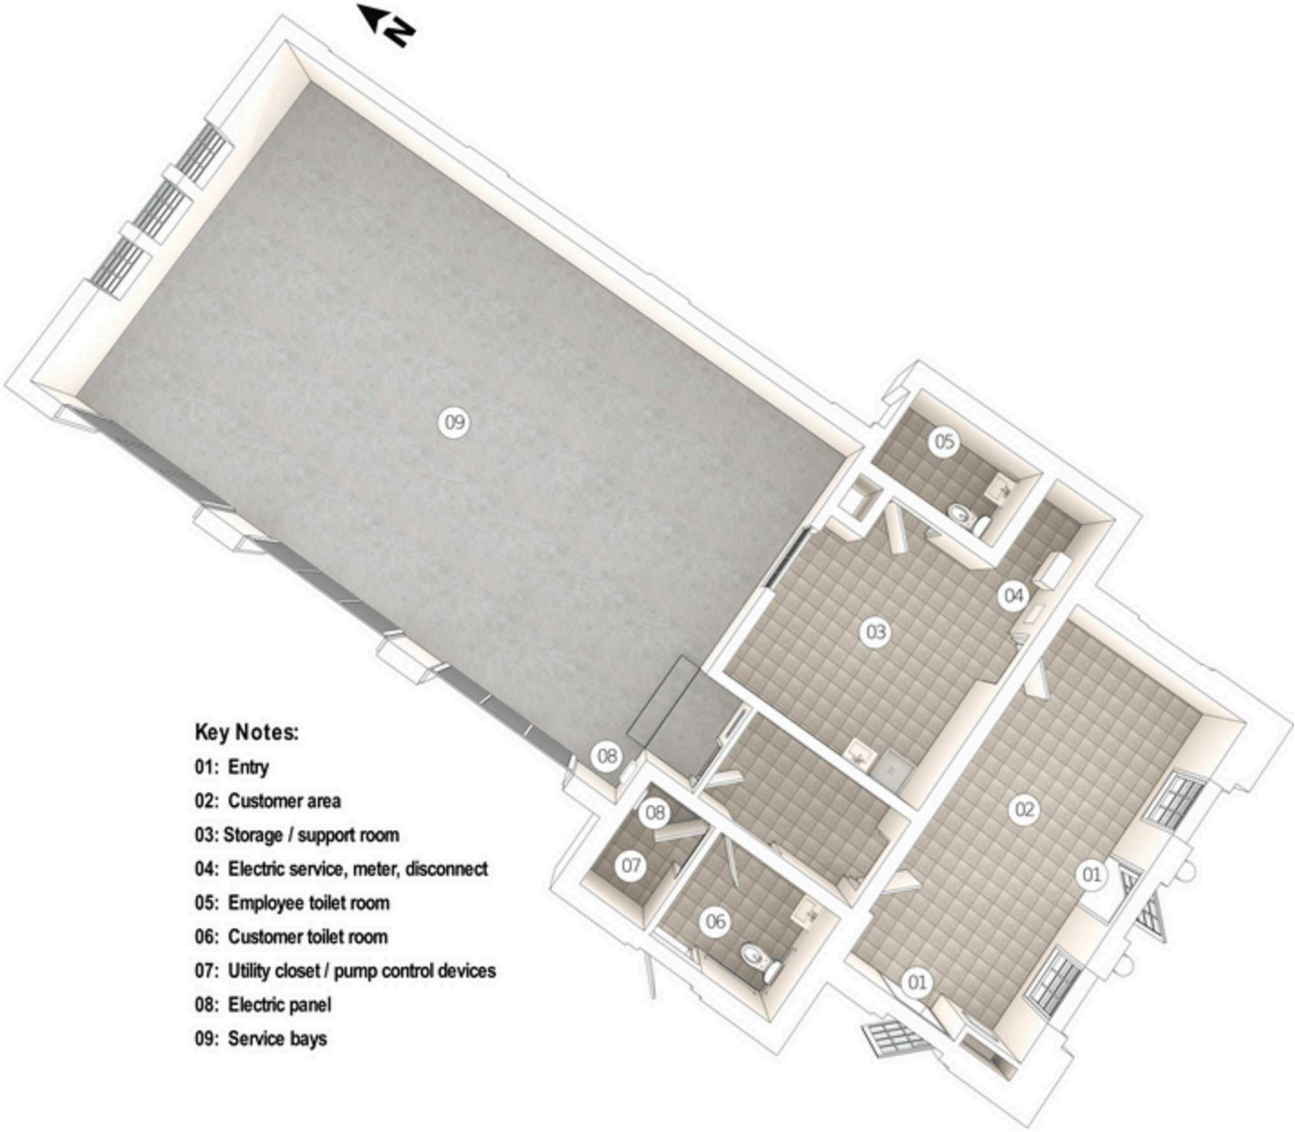

[solidcore]

SOULCYCLE

CAVA

SHAKE SHACK

Palm
RESTAURANT

corepower
YOGA

SITE PLAN

2200 P STREET NW | WASHINGTON, DC

1,912 SF AVAILABLE

SCALED PLAN: 1/16" = 1'-0"

- Key Notes:**
- 01: Entry
 - 02: Customer area
 - 03: Storage / support room
 - 04: Electric service, meter, disconnect
 - 05: Employee toilet room
 - 06: Customer toilet room
 - 07: Utility closet / pump control devices
 - 08: Electric panel
 - 09: Service bays