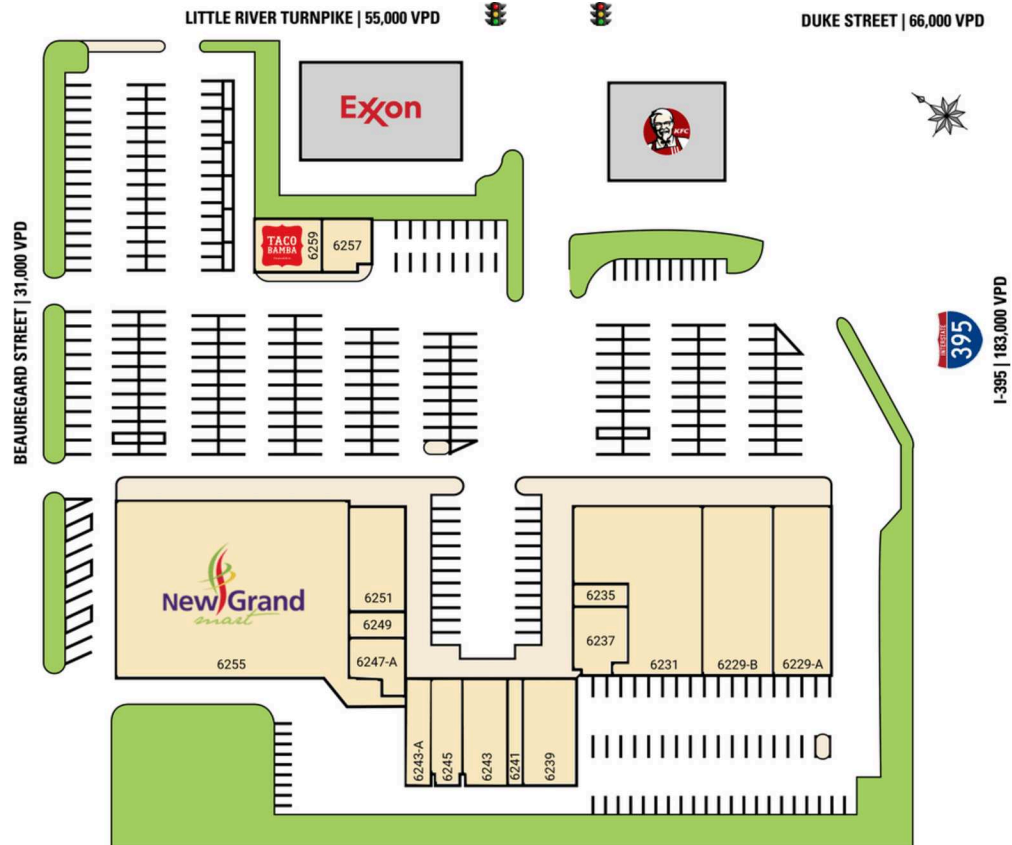

# NEW GRAND SHOPPING CENTER

ALEXANDRIA, VA

- | Positioned in a highly visible corner of I-395 and Little River Turnpike across from the Plaza at Landmark and just down from Pinecrest Plaza in Alexandria
- | Anchored by New Grand Mart, a large grocery store, this shopping center is filled with a variety of shops to fulfill all the neighborhood's needs, including eateries, dry cleaners, laundromat, health, and beauty shops
- | Ample parking spaces available with direct access to Little River Turnpike leading straight onto I-395

## AREA RETAILERS

# NEW GRAND SHOPPING CENTER ALEXANDRIA, VA

LITTLE RIVER TURNPIKE 55,000 VPD

BACKLICK RD

DUKE ST 66,000 VPD

**THOMAS JEFFERSON  
HIGH SCHOOL**  
1,789 STUDENTS  
106 TEACHERS  
#4 IN NATIONAL RANKINGS

BRADDOCK RD

## NEW GRAND SHOPPING CENTER | ALEXANDRIA, VA

Space	Sq. Ft	Tenant Name
6229-A	5,000	Beauty Supply
6229-B	6,558	SudsMore Laundromat
6231	9,250	Gogi & Friends
6235	540	Dry Cleaner
6237	2,000	Pho Factory
6239	3,150	The Meet Up Place