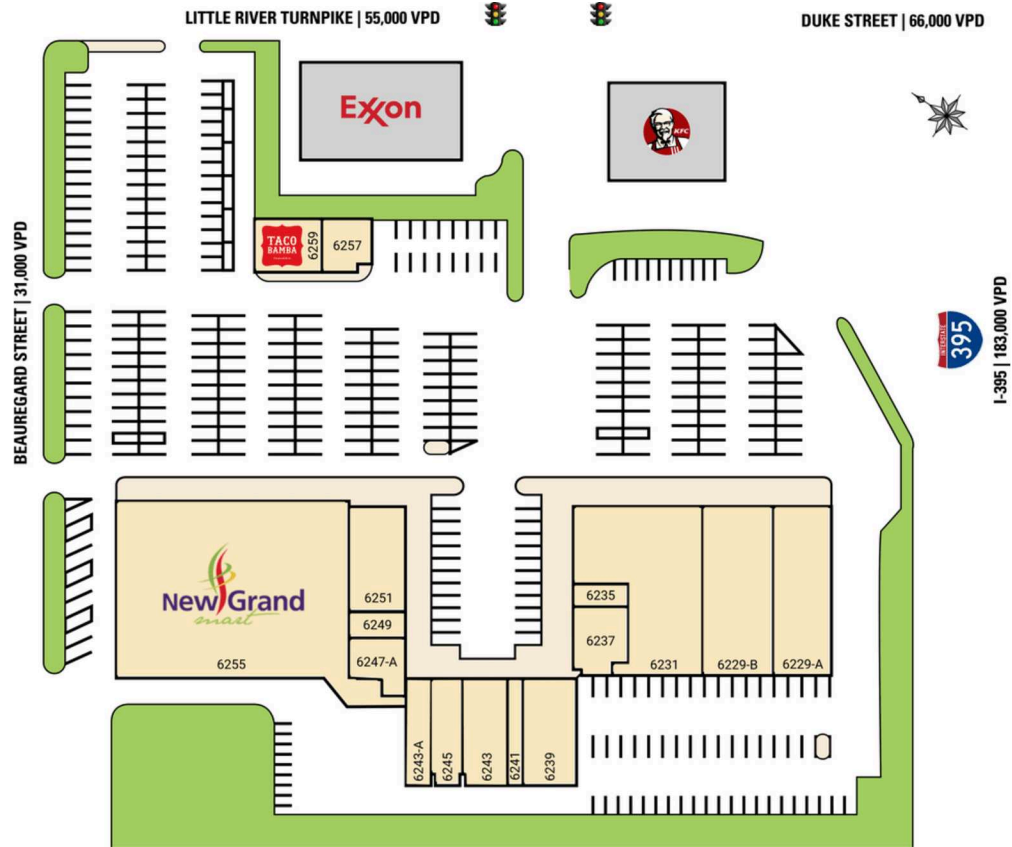

NEW GRAND SHOPPING CENTER

ALEXANDRIA, VA

RAPPAPORT
CULTIVATING PLACES

NEW GRAND SHOPPING CENTER

ALEXANDRIA, VA

- | Positioned in a highly visible corner of I-395 and Little River Turnpike across from the Plaza at Landmark and just down from Pinecrest Plaza in Alexandria
- | Anchored by New Grand Mart, a large grocery store, this shopping center is filled with a variety of shops to fulfill all the neighborhood's needs, including eateries, dry cleaners, laundromat, health, and beauty shops
- | Ample parking spaces available with direct access to Little River Turnpike leading straight onto I-395

AREA RETAILERS

NEW GRAND SHOPPING CENTER ALEXANDRIA, VA

LITTLE RIVER TURNPIKE 55,000 VPD

BACKLICK RD

DUKE ST 66,000 VPD

**THOMAS JEFFERSON
HIGH SCHOOL**
1,789 STUDENTS
106 TEACHERS
#4 IN NATIONAL RANKINGS

**HOLMES
MIDDLE SCHOOL**
969 STUDENTS
99 TEACHERS

BRADDOCK RD

EDSALL RD

NEW GRAND SHOPPING CENTER

183,000 VPD
395

SITE PLAN

NEW GRAND SHOPPING CENTER | ALEXANDRIA, VA

Space	Sq. Ft	Tenant Name
6229-A	5,000	Beauty Supply
6229-B	6,558	SudsMore Laundromat
6231	9,250	Gogi & Friends
6235	540	Dry Cleaner
6237	2,000	Pho Factory
6239	3,150	The Meet Up Place

Space	Sq. Ft	Tenant Name
6241	932	Phones Plus
6243	2,800	Halal Meats
6243-A	1,530	New Grand Mart Warehouse
6245	1,250	Halal Kabob Restaurant
6247-A	1,200	Barber Shop
6249	800	Dana's Salon

Space	Sq. Ft	Tenant Name
6251	3,120	Panaderia Latina
6255	23,800	New Grand Mart
6257	1,400	Mama's Chicken
6259	2,000	Taco Bamba