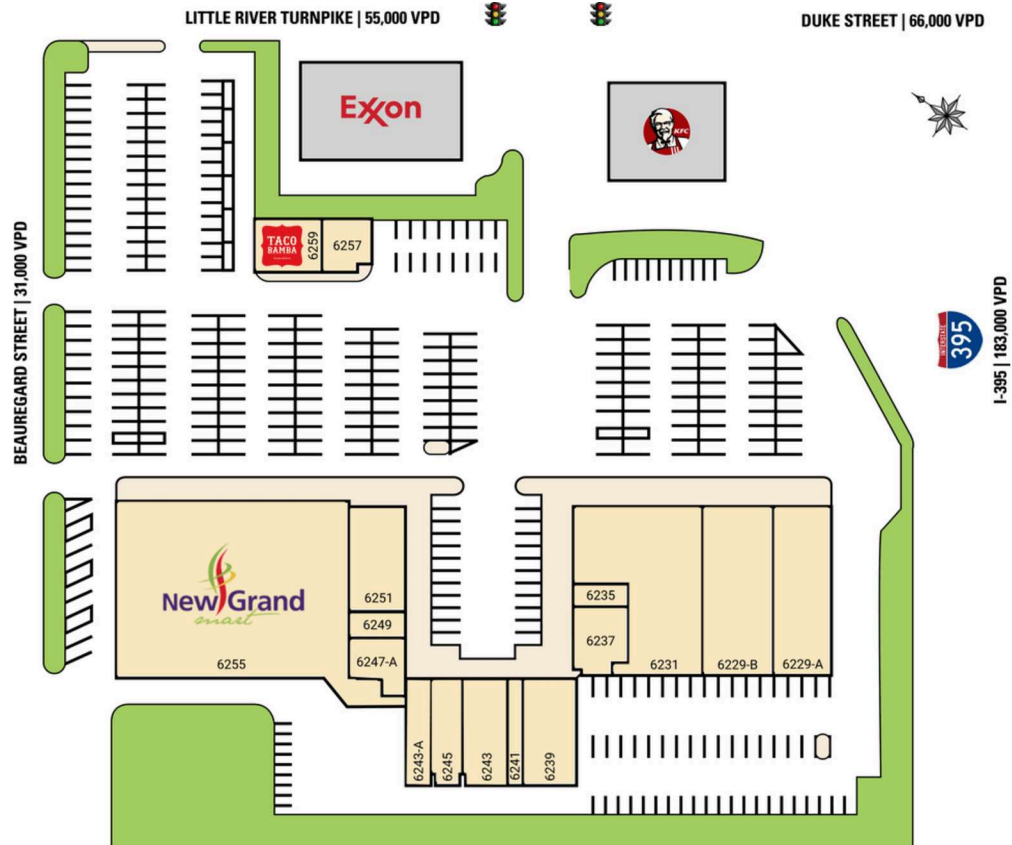

NEW GRAND SHOPPING CENTER

ALEXANDRIA, VA

RAPPAPORT
CULTIVATING PLACES

NEW GRAND SHOPPING CENTER

ALEXANDRIA, VA

- | Positioned in a highly visible corner of I-395 and Little River Turnpike across from the Plaza at Landmark and just down from Pinecrest Plaza in Alexandria
- | Anchored by New Grand Mart, a large grocery store, this shopping center is filled with a variety of shops to fulfill all the neighborhood
- | Ample parking spaces available with direct access to Little River Turnpike leading straight onto I-395

AREA RETAILERS

NEW GRAND SHOPPING CENTER ALEXANDRIA, VA

LITTLE RIVER TURNPIKE 55,000 VPD

BACKLICK RD

DUKE ST 66,000 VPD

THOMAS JEFFERSON
HIGH SCHOOL
1,789 STUDENTS
106 TEACHERS
#4 IN NATIONAL RANKINGS

BRADDOCK RD

HOLMES
MIDDLE SCHOOL
969 STUDENTS
99 TEACHERS

EDSALL RD

NEW GRAND SHOPPING CENTER

183,000 VPD
395

SITE PLAN

NEW GRAND SHOPPING CENTER | ALEXANDRIA, VA

Space Sq. Ft

6229-A 5,000

Panaderia Latina

New Grand Mart

Mama's Chicken

Taco Bamba

NEW GRAND SHOPPING CENTER | 6255 LITTLE RIVER TURNPIKE, ALEXANDRIA, VA

Zach Elcano | zelcano@rappaportco.com | 571.382.1228

rappaportco.com