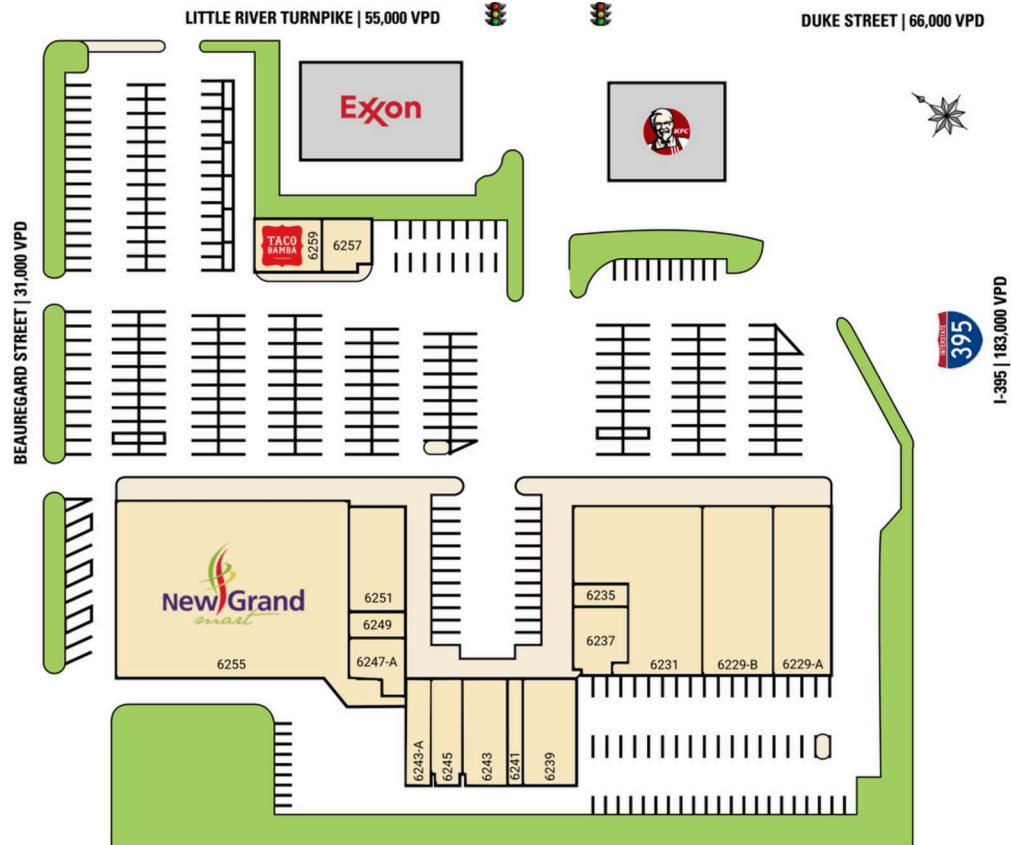

NEW GRAND SHOPPING CENTER

ALEXANDRIA, VA

RAPPAPORT
CULTIVATING PLACES

NEW GRAND SHOPPING CENTER

ALEXANDRIA, VA

- | Positioned in a highly visible corner of I-395 and Little River Turnpike across from the Plaza at Landmark and just down from Pinecrest Plaza in Alexandria
- | Anchored by New Grand Mart, a large grocery store, this shopping center is filled with a variety of shops to fulfill all the neighborhood
- | Ample parking spaces available with direct access to Little River Turnpike leading straight onto I-395

AREA RETAILERS

NEW GRAND SHOPPING CENTER ALEXANDRIA, VA

LITTLE RIVER TURNPIKE 55,000 VPD

BACKLICK RD

DUKE ST 66,000 VPD

THOMAS JEFFERSON HIGH SCHOOL
1,789 STUDENTS
106 TEACHERS
#4 IN NATIONAL RANKINGS

BRADDOCK RD

HOLMES MIDDLE SCHOOL
969 STUDENTS
99 TEACHERS

EDSALL RD

NEW GRAND SHOPPING CENTER

183,000 VPD
395

SITE PLAN

NEW GRAND SHOPPING CENTER | ALEXANDRIA, VA

Space Sq. Ft

6229-A 5,000

Panaderia Latina

New Grand Mart

Mama's Chicken

Taco Bamba

NEW GRAND SHOPPING CENTER | 6255 LITTLE RIVER TURNPIKE, ALEXANDRIA, VA

Zach Elcano | zelcano@rappaportco.com | 571.382.1228

rappaportco.com