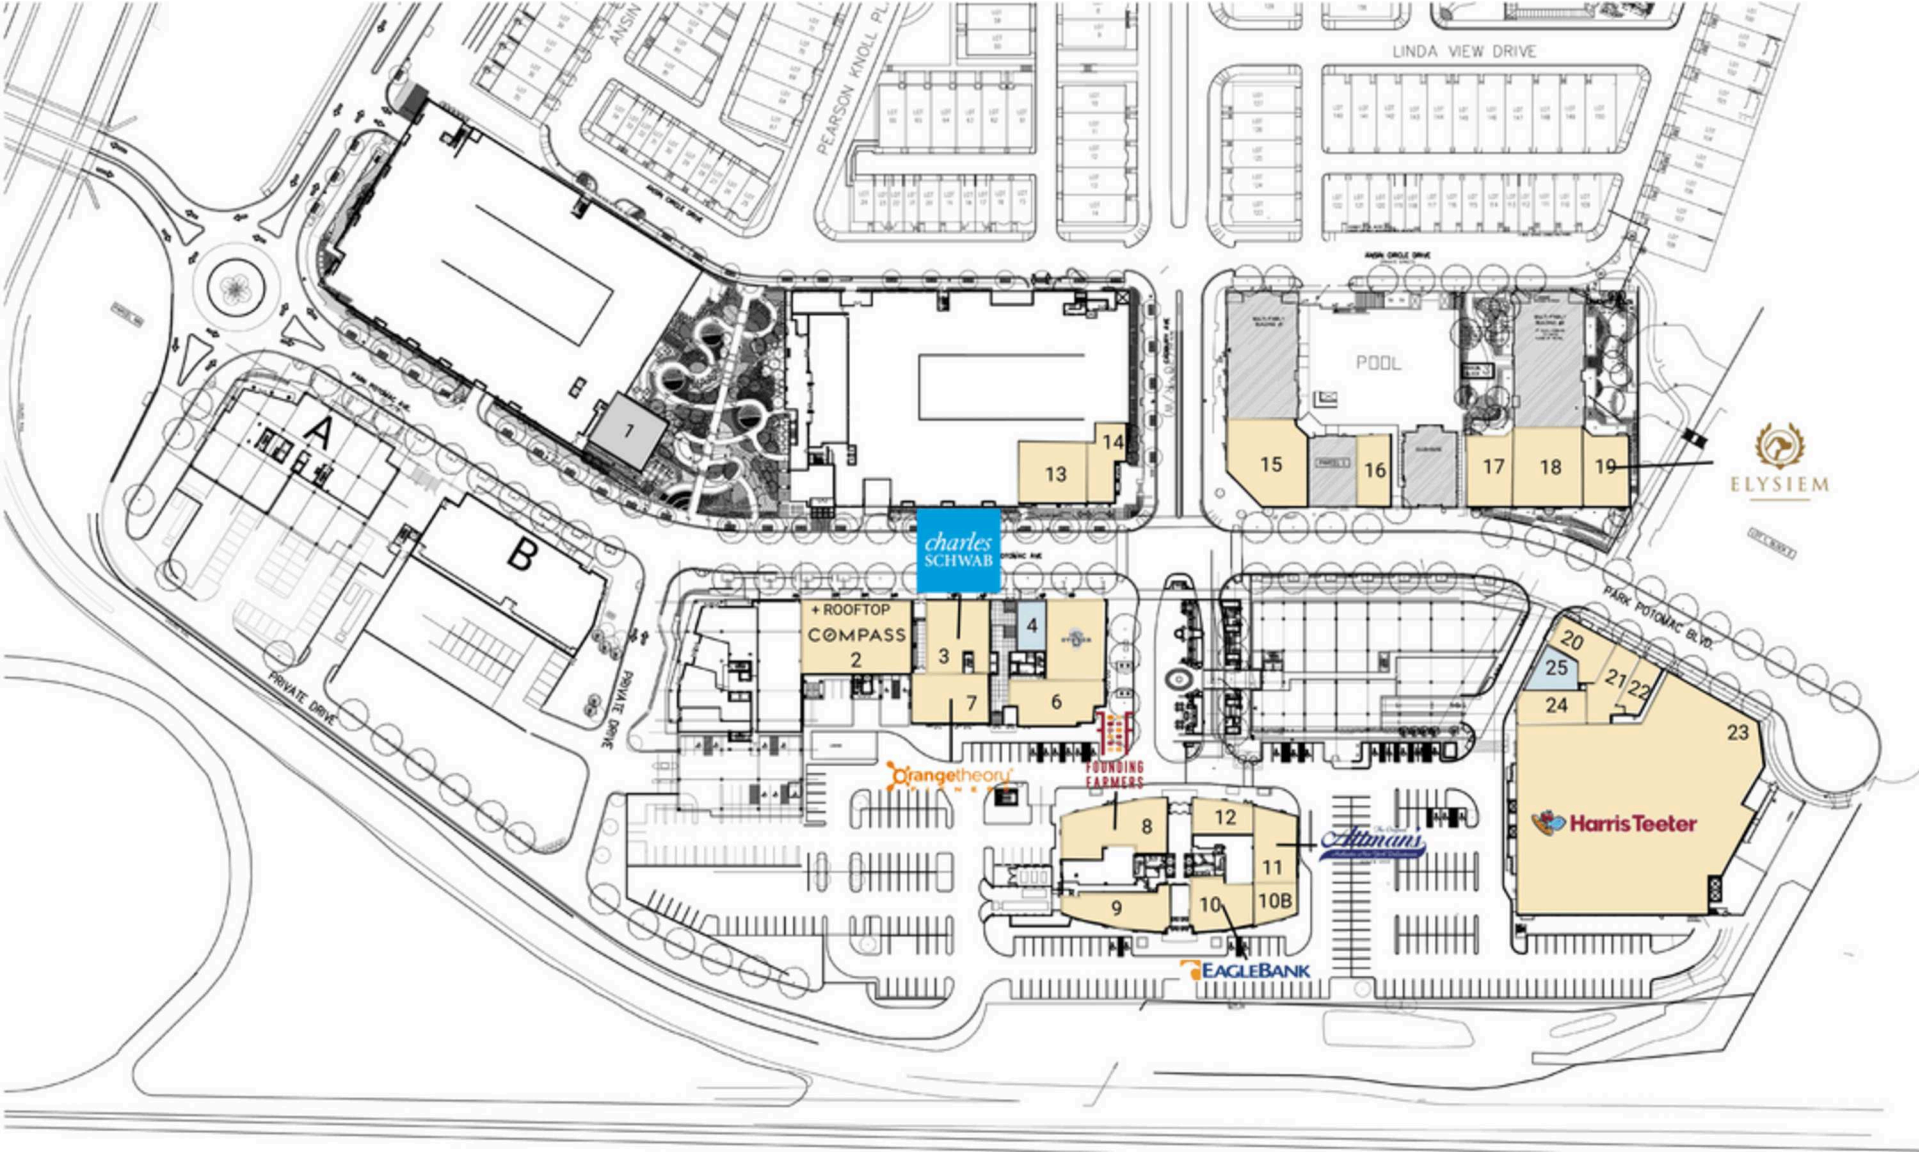

SEVEN LOCKS ROAD 19,000 VPD

I-270 230,000 VPD

CONGRESSIONAL NORTH PLAZA

- BED BATH & BEYOND Beyond any store of its kind.
- STAPLES

ROCKVILLE PIKE

CONGRESSIONAL PLAZA

BARNES & NOBLE

LOFT

buybuy BABY

FEDERAL PLAZA

TRADER JOE'S

CABIN JOHN VILLAGE

CAVA

SITE PLAN

PARK POTOMAC | POTOMAC, MD

940 & 1,595 SF AVAILABLE

TENANT LIST

PARK POTOMAC | POTOMAC, MD

#	SQ. FT	MERCHANT
1	2,940	National Capital Foot & Ankle
2	7,264	Compass Real Estate Group
3	4,162	Charles Schwab
4	940	Available
5	4,400	King Street Oyster Bar
6	3,161	Gringos & Mariachis
7	3,318	Orangetheory Fitness
8	7,357	Founding Farmers

#	SQ. FT	MERCHANT
17	1,139	Orchid Nails
18	2,391	Love Couture Bridal
19	1,222	Elysiem Pet
20	2,300	Kim's Yirasai
21	2,022	Veterinary Park Potomac
22	1,265	Royal Valet
23	49,571	Harris Teeter
24	2,587	Pama Thai
25	1,595	Available