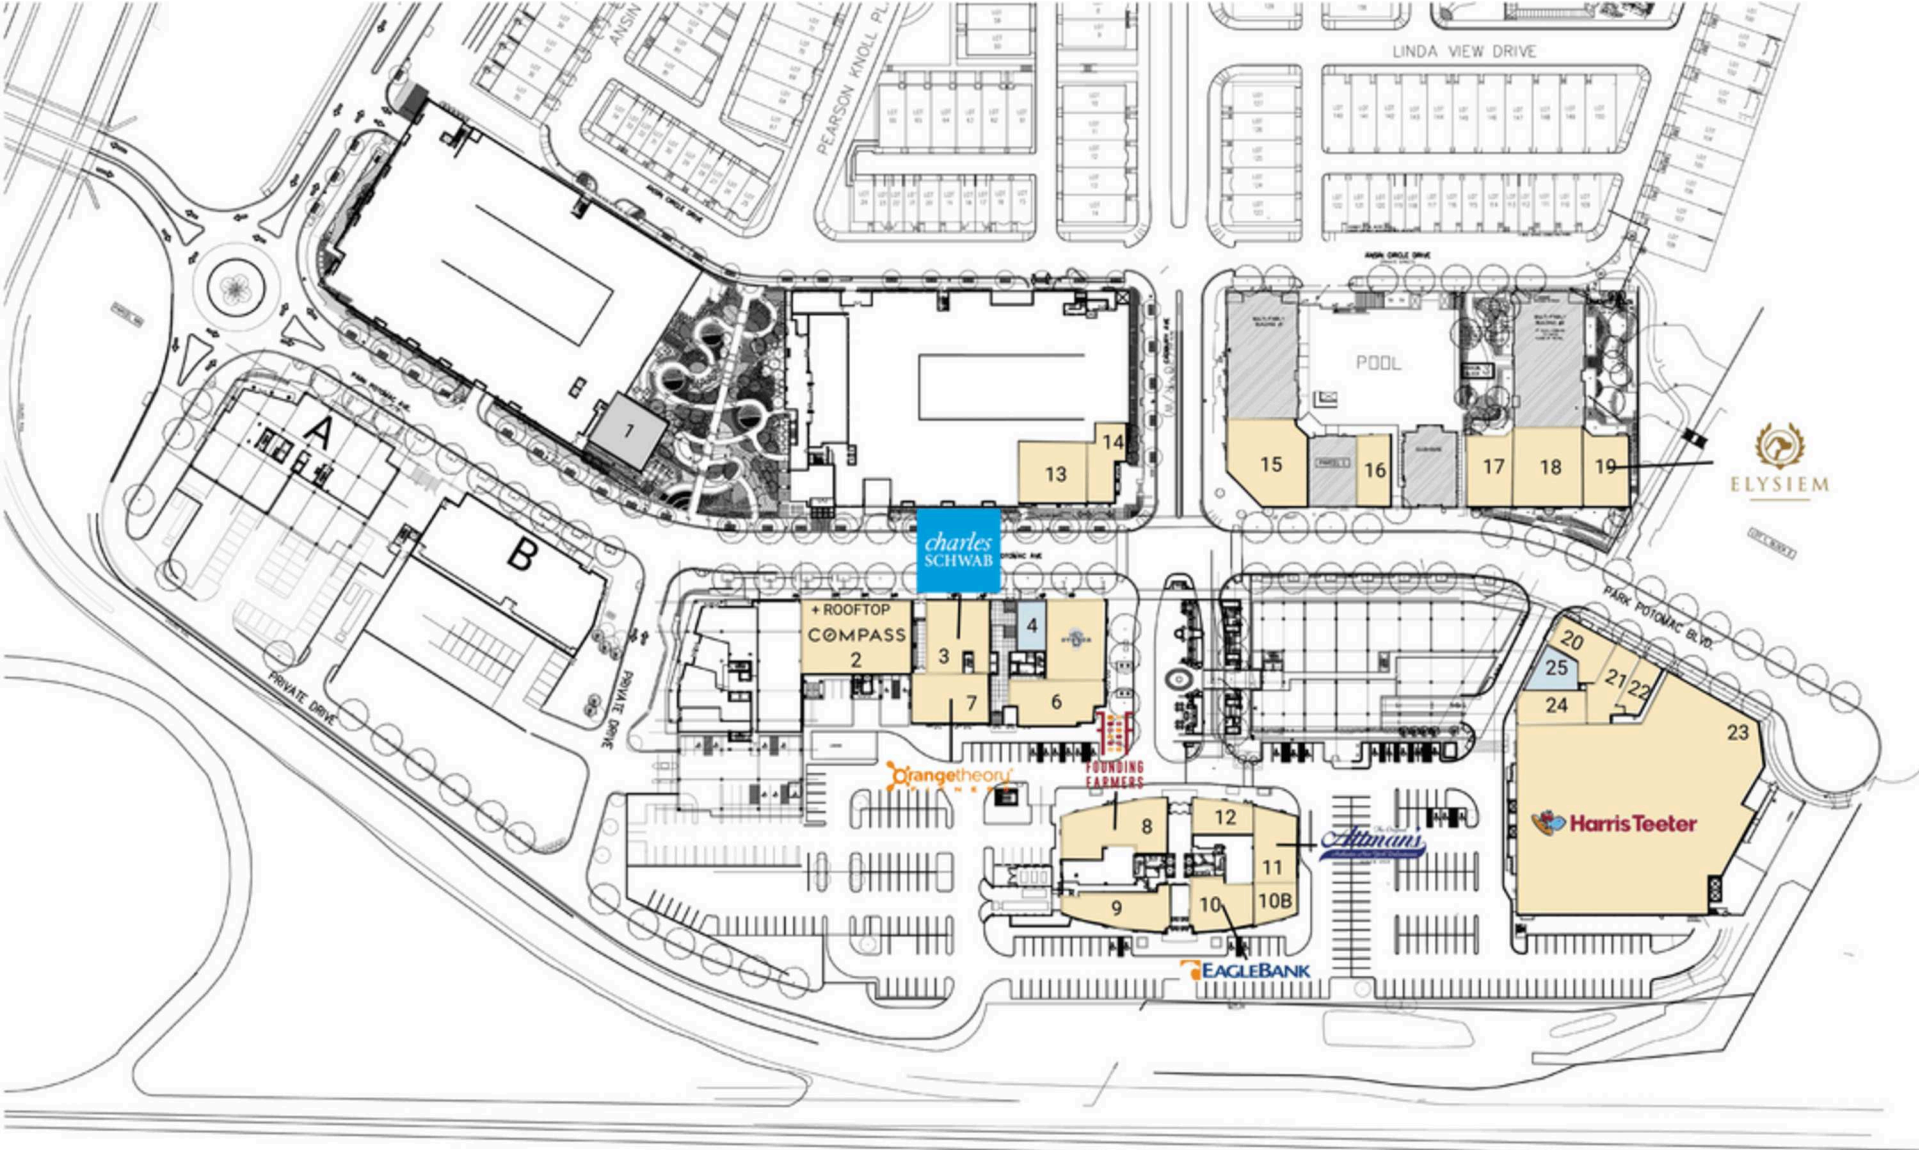

SHAKE SHACK

CAVA

CONGRESSIONAL NORTH PLAZA

BED BATH & BEYOND
Beyond any store of its kind.

STAPLES

ALDI

SUBWAY

MIDAS

THE FRESH MARKET

buybuy BABY

FEDERAL PLAZA

TRADER JOE'S

Silver Diner

Panera BREAD

ROCKVILLE PIKE

SITE PLAN

PARK POTOMAC | POTOMAC, MD

940 & 1,595 SF AVAILABLE

TENANT LIST

PARK POTOMAC | POTOMAC, MD

#	SQ. FT	MERCHANT
1	2,940	National Capital Foot & Ankle
2	7,264	Compass Real Estate Group
3	4,162	Charles Schwab
4	940	Available
5	4,400	King Street Oyster Bar
6	3,161	Gringos & Mariachis
7	3,318	Orangetheory Fitness
8	7,357	Founding Farmers

#	SQ. FT	MERCHANT
17	1,139	Orchid Nails
18	2,391	Love Couture Bridal
19	1,222	Elysiem Pet
20	2,300	Kim's Yirasai
21	2,022	Veterinary Park Potomac
22	1,265	Royal Valet
23	49,571	Harris Teeter
24	2,587	Pama Thai
25	1,595	Available