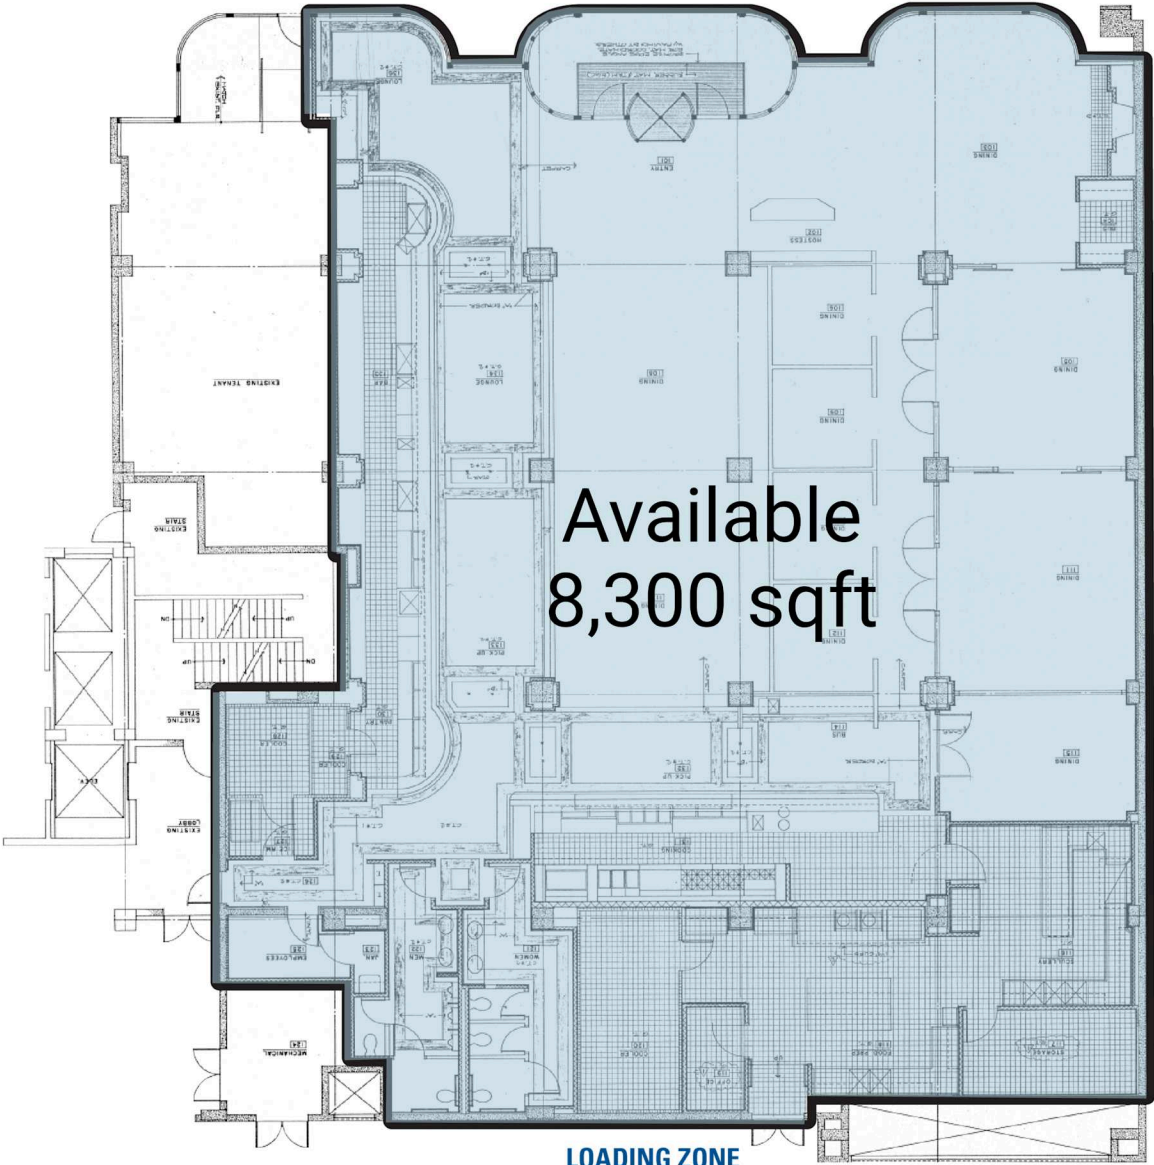

# SITE PLAN - OVERLAY

1666 K STREET NW | WASHINGTON, DC

8,300 SF RESTAURANT & 1,972 SF AVAILABLE

# SITE PLAN - RESTAURANT

1666 K STREET NW | WASHINGTON, DC

8,300 SF RESTAURANT & 1,972 SF AVAILABLE

K ST NW

# SITE PLAN - AVAILABLE SPACE

1666 K STREET NW | WASHINGTON, DC

8,300 SF RESTAURANT & 1,972 SF AVAILABLE

17TH STREET NW 30,600 VPD

Available  
1,972 sqft

**1666 K STREET NW | 1666 K STREET NW, WASHINGTON, DC**