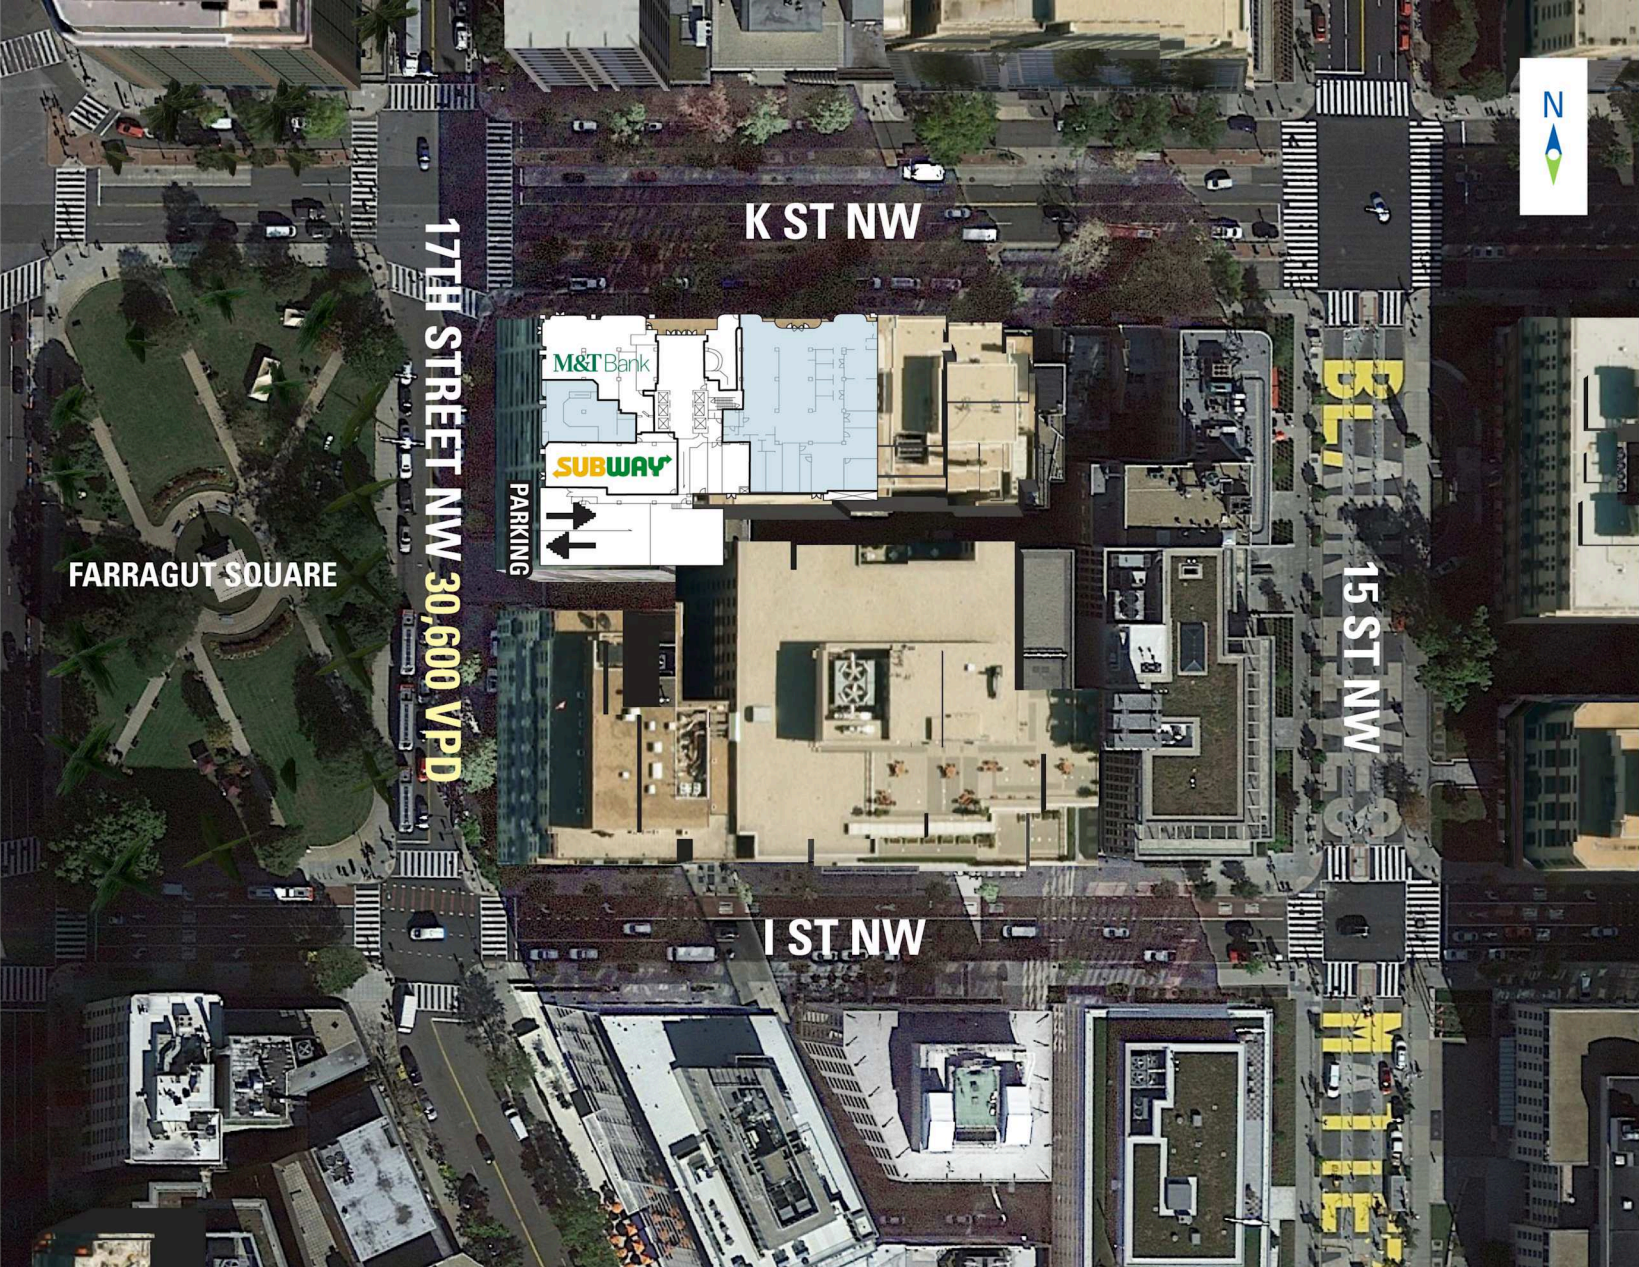

## WASHINGTON, DC

- | 8,300 SF 2nd Gen Full Service Restaurant Space
- | Located at the intersection of 17th and K Streets NW, ideally situated in Downtown Washington, D.C.
- | Across from Farragut Square and Farragut North Metro Station
- | Perfect combination of high visibility and high pedestrian traffic counts

M  
metro

M  
metro

FOUNDING FARMERS

19TH STREET NW

18TH STREET NW

sweetgreen LUKE'S

I STREET NW

H STREET NW

# SITE PLAN - OVERLAY

1666 K STREET NW | WASHINGTON, DC

8,300 SF RESTAURANT & 1,972 SF AVAILABLE