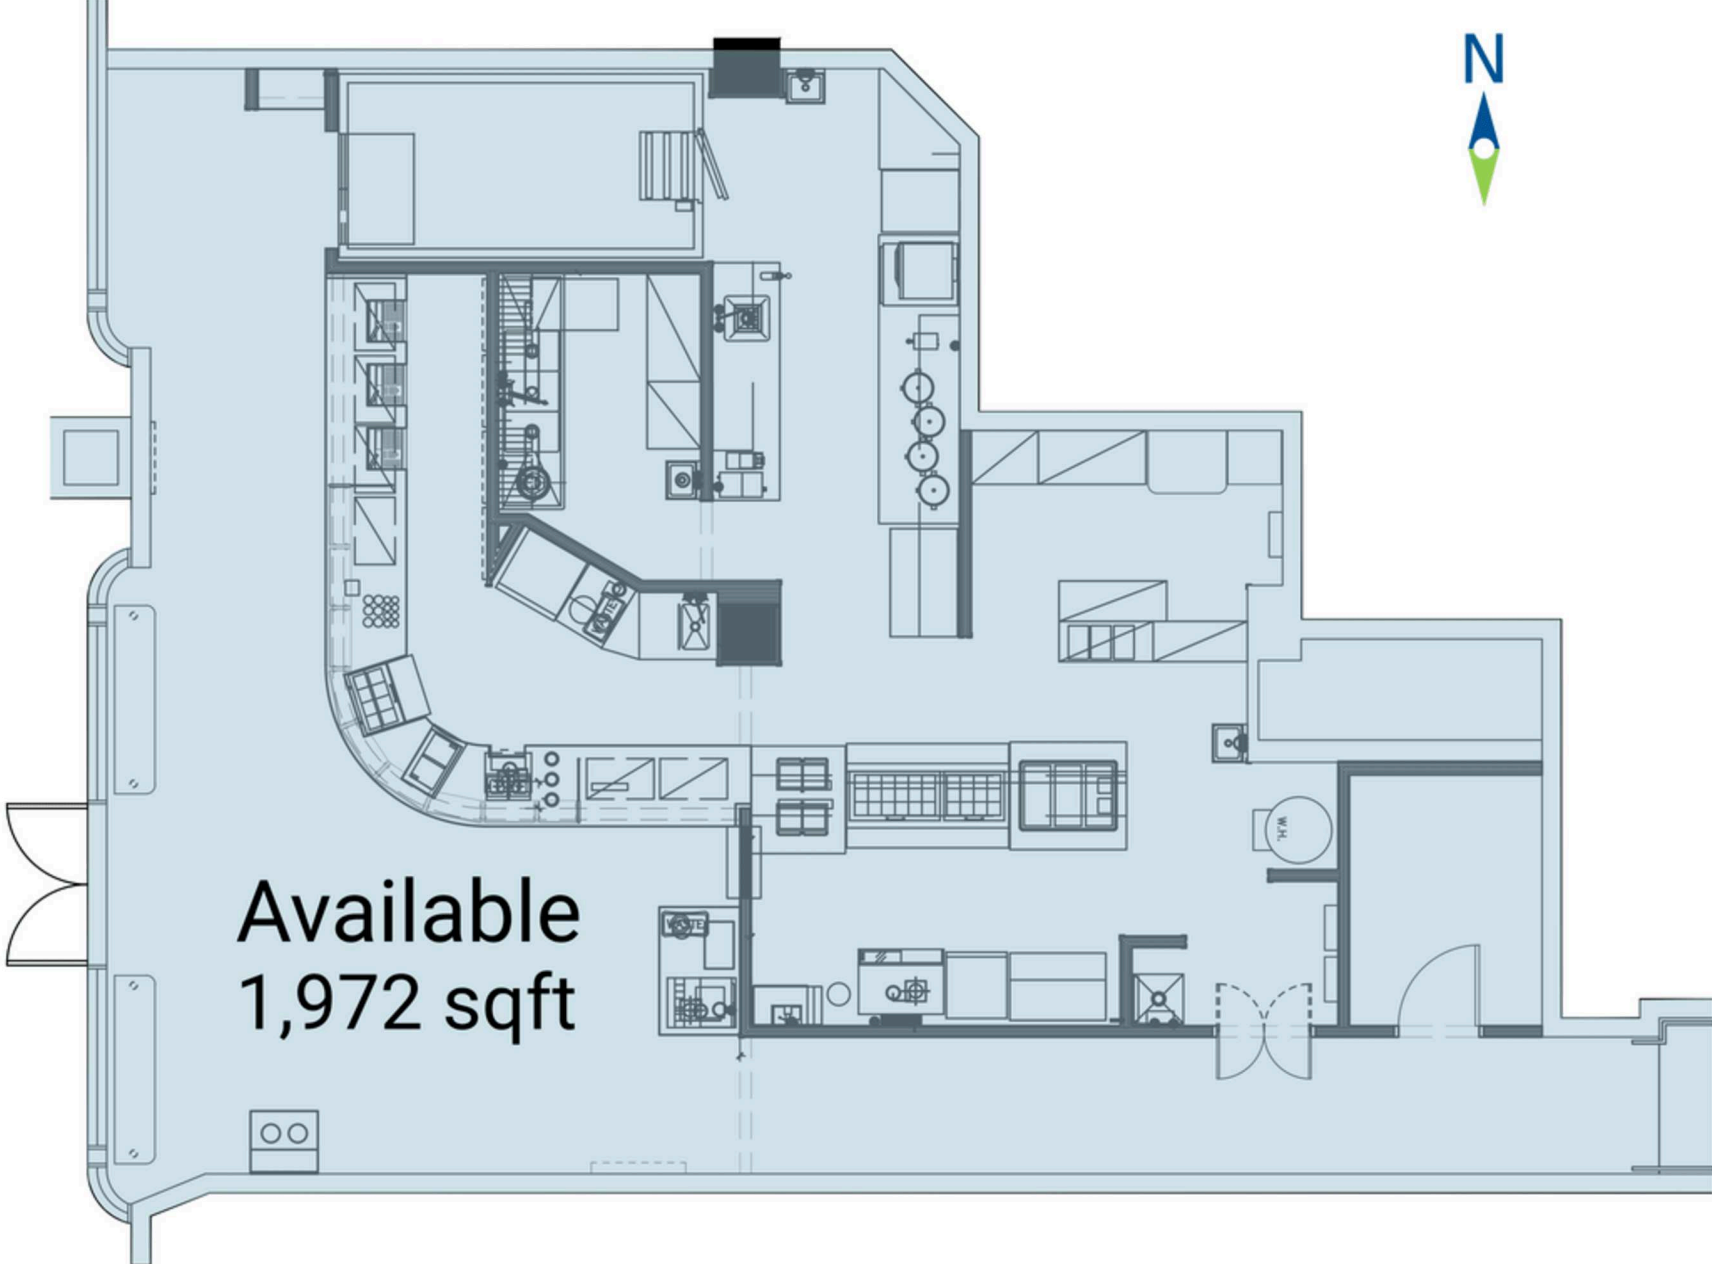

# SITE PLAN - OVERLAY

1666 K STREET NW | WASHINGTON, DC

8,300 SF RESTAURANT & 1,972 SF AVAILABLE

# SITE PLAN - RESTAURANT

1666 K STREET NW | WASHINGTON, DC

8,300 SF RESTAURANT & 1,972 SF AVAILABLE

K ST NW

# SITE PLAN - AVAILABLE SPACE

1666 K STREET NW | WASHINGTON, DC

8,300 SF RESTAURANT & 1,972 SF AVAILABLE

17TH STREET NW 30,600 VPD

Available  
1,972 sqft

**1666 K STREET NW | 1666 K STREET NW, WASHINGTON, DC**