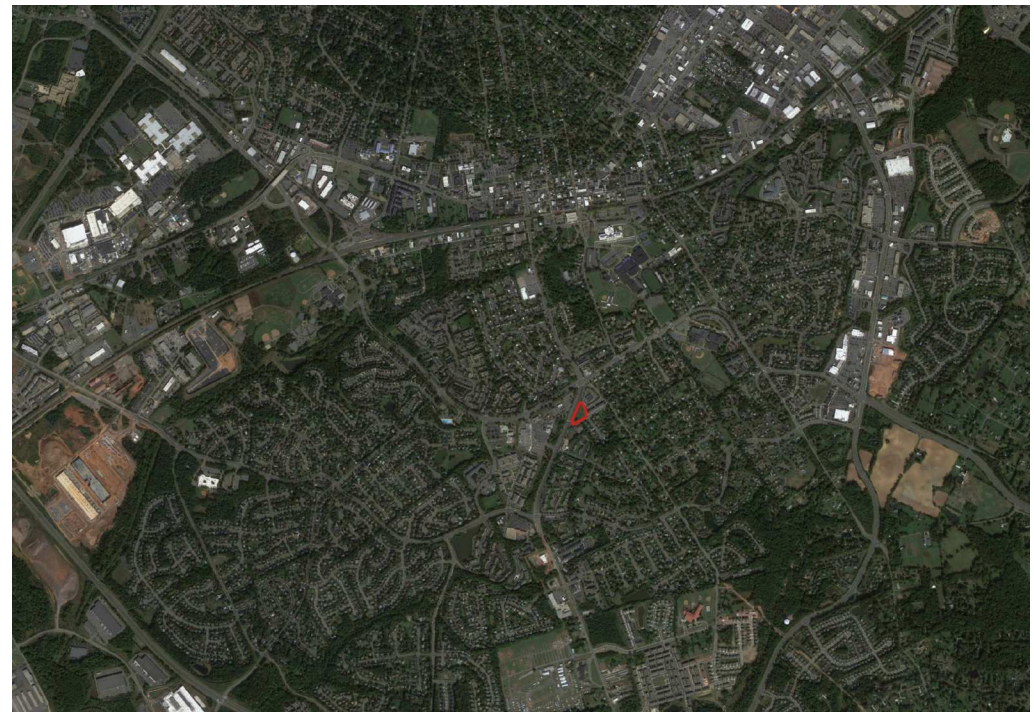

## MANASSAS, VA

- | 1.36 acres of land for sale at a signalized intersection on Dumfries Road in Manassas, VA with B2 Zoning
- | Ideally situated across from Wellington Station with Giant Food, Manassas City Library, KFC/Taco Bell, Velocity Wings, and more
- | Adjacent to the Walgreens on the corner of Wellington Road and Dumfries Road
- | Surrounded by a growing stock of single-family and multi-family homes

### AREA RETAILERS

10217 DUMFRIES ROAD  
MANASSAS, VA

**SIGNAL HILL SHOPPING CENTER**

GameStop Panera Bread  
 fresh world Capital One Bank  
 Chick-fil-A AT&T

**PARKHURST PLAZA**

ALDI FIREHOUSE SUBS  
 Ledo Pizza QDOBA MEXICAN EATS  
 noodles & COMPANY Starbucks

Walmart

Wawa

**EVERGREEN TERRANCE**

Red Robin DUNKIN'  
 LONGHORN STEAKHOUSE PANDA EXPRESS

10217 DUMFRIES ROAD

**WELLINGTON STATION SHOPPING CENTER**

Giant TRUIST  
 BURGER KING SUBWAY KFC

WELLINGTON ROAD 15,000 VPD

LIBERIA AVENUE

**DAVIS FORD CROSSING**

CVS pharmacy MATTRESS FIRM  
 LA FITNESS PETCO  
 GNC STAPLES

**SITE PLAN**

**10217 DUMFRIES ROAD | MANASSAS, VA**

**59,241 SF AVAILABLE**

**10217 DUMFRIES ROAD | 10217 DUMFRIES ROAD, MANASSAS, VA**