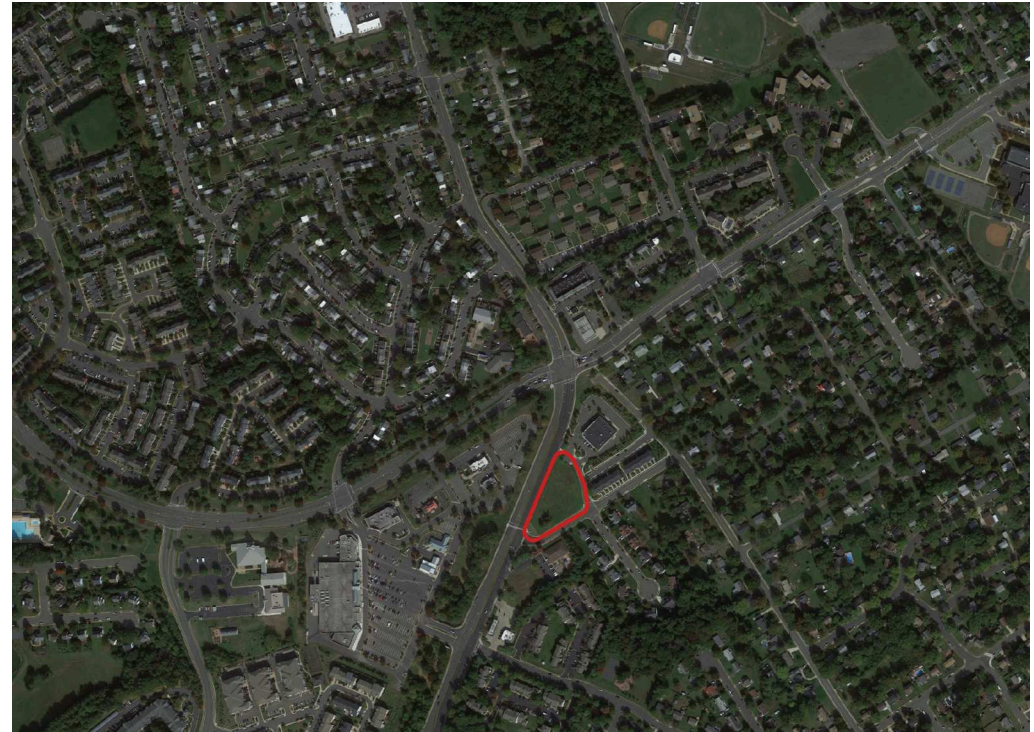

10217 DUMFRIES ROAD

MANASSAS, VA

- | 1.36 acres of land for sale at a signalized intersection on Dumfries Road in Manassas, VA with B2 Zoning
- | Ideally situated across from Wellington Station with Giant Food, Manassas City Library, KFC/Taco Bell, Velocity Wings, and more
- | Adjacent to the Walgreens on the corner of Wellington Road and Dumfries Road
- | Surrounded by a growing stock of single-family and multi-family homes

DEMOGRAPHICS 2024

	1 MILE	3 MILES	5 MILES
POPULATION	21,485	77,842	159,702
DAYTIME POPULATION	10,275	60,296	111,279
HOUSEHOLD INCOME	$104,219	$115,406	$119,696
TRAFFIC COUNTS	10,554 on Dumfries Road		

AREA RETAILERS