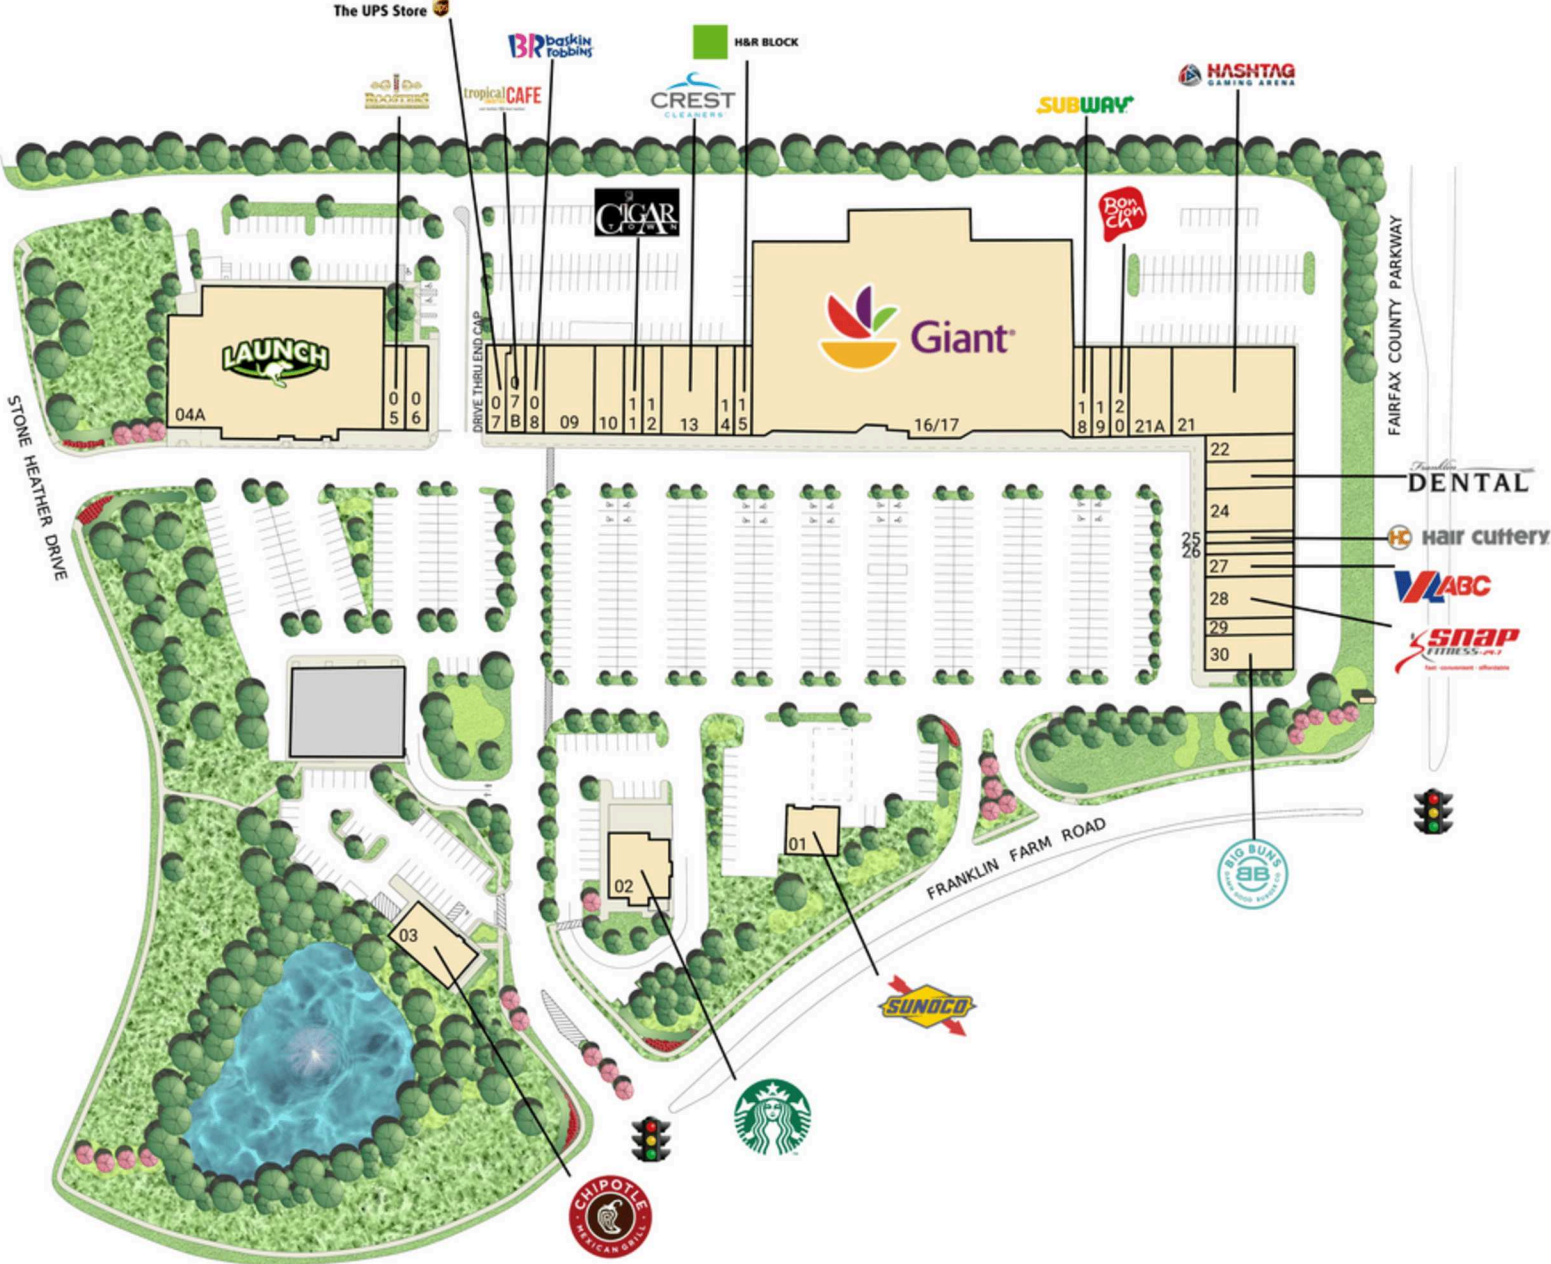

FRANKLIN FARM VILLAGE

HERNDON, VA

FULLY LEASED

FRANKLIN FARM VILLAGE

HERNDON, VA

- | Highly visible neighborhood center
- | Easily accessible by two signalized entrances on Franklin Farm Road and a third entrance on Stone Heather Drive
- | 137,464 SF neighborhood center surrounded by dense residential development and high household incomes
- | New digital reader board on pylon offering highly visible advertising opportunity

CO-TENANTS

FRANKLIN FARM VILLAGE
HERNDON, VA

SULLY ROAD

SULLY ROAD

Wawa

McLEAREN SQUARE
FOOD LION CVS

FRANKLIN FARM VILLAGE
SHOPPING CENTER

Giant BR Bakery Robbing Don Bon CH

METROTECH PLAZA

Lowe's PETSMART at home
The Home & Holiday Decor Superstore

SULLY PLACE
SHOPPING CENTER

MIDAS KIDS FIRST Swim Schools Little Caesars

TARGET

COSTCO
WHOLESALE

Walmart

FedEx
Ship Center

SITE PLAN

FRANKLIN FARM VILLAGE | HERNDON, VA

FULLY LEASED

TENANT LIST

FRANKLIN FARM VILLAGE | HERNDON, VA

#	SQ. FT	MERCHANT	#	SQ. FT	MERCHANT	#	SQ. FT	MERCHANT
01		Sunoco	11	1,600	Cigar Town	21A	1,600	Kids Dentist
02	3,145	Starbucks	12	1,600	Education Once Tutoring and Test Prep	22	1,600	Eyecare Center
03	2,901	Chipotle	13	3,200	Crest Cleaners	23	1,600	Franklin Dental
04A	24,330	Launch Trampoline Park	14	1,200	Scenthound	24	2,400	Franklin Farm Veterinary Clinic
05	1,619	Roosters	15	1,120	H&R Block	25	1,200	Hair Cuttery
06	1,386	Royal Floors Incorporated	16/17	55,486	Giant	26	1,200	American Health & Wellness Ctr
07	1,585	The UPS Store	18	1,200	Subway	27	2,000	Virginia ABC
07B	1,585	Tropical Smoothie Cafe	19	1,200	Panda House	28	3,200	Snap Fitness
08	1,200	Baskin Robbins	20	1,200	Bonchon	29	1,200	Pinky's Nail & Face
09	3,200	Piero's Corner	21	7,668	Hashtag Gaming Arena	30	2,800	Big Buns Damn Good Burgers
10	2,400	Viet Fresh						