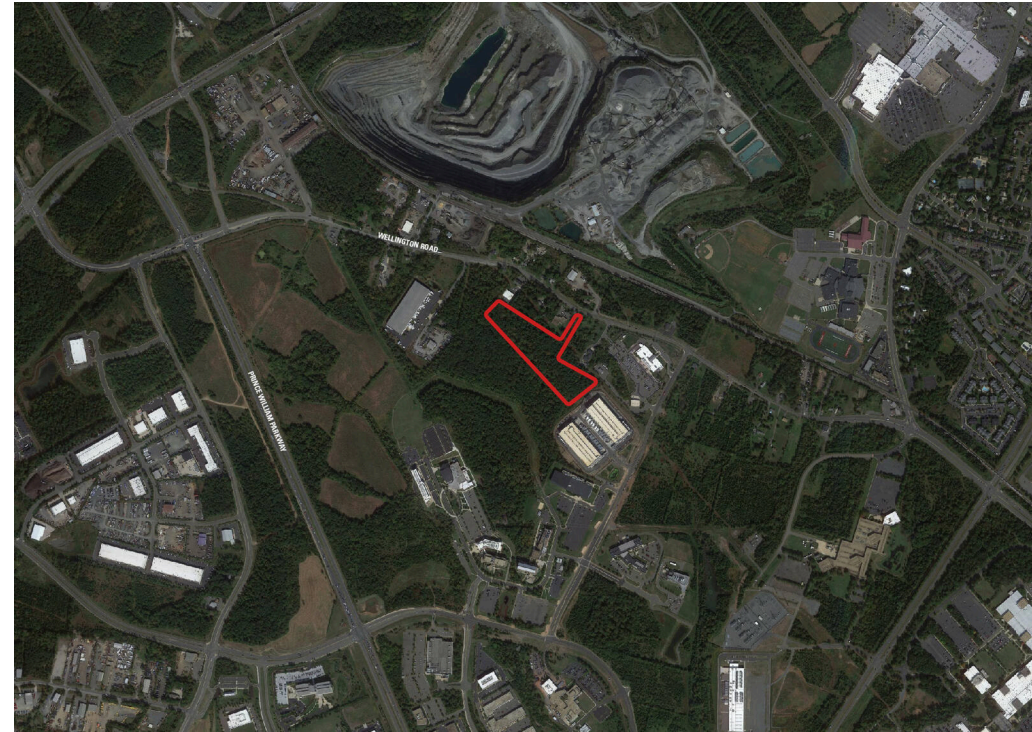

8586 WELLINGTON ROAD

MANASSAS, VA

- | 8.44 acres of land for sale with M2 Zoning on Wellington Road in Manassas, VA
- | Located near Vulcan Lake and multiple regional and national retailers, including Walmart, Costco, Macy's, Giant Food, Lidl, Sheetz, and more
- | Situated near the Science & Technology campus for George Mason University

DEMOGRAPHICS 2024

	1 MILE	3 MILES	5 MILES
POPULATION	1,787	92,161	170,842
DAYTIME POPULATION	3,948	72,897	124,005
HOUSEHOLD INCOME	$77,236	$117,505	$123,680
TRAFFIC COUNTS	12,480 on Wellington Road		

AREA RETAILERS