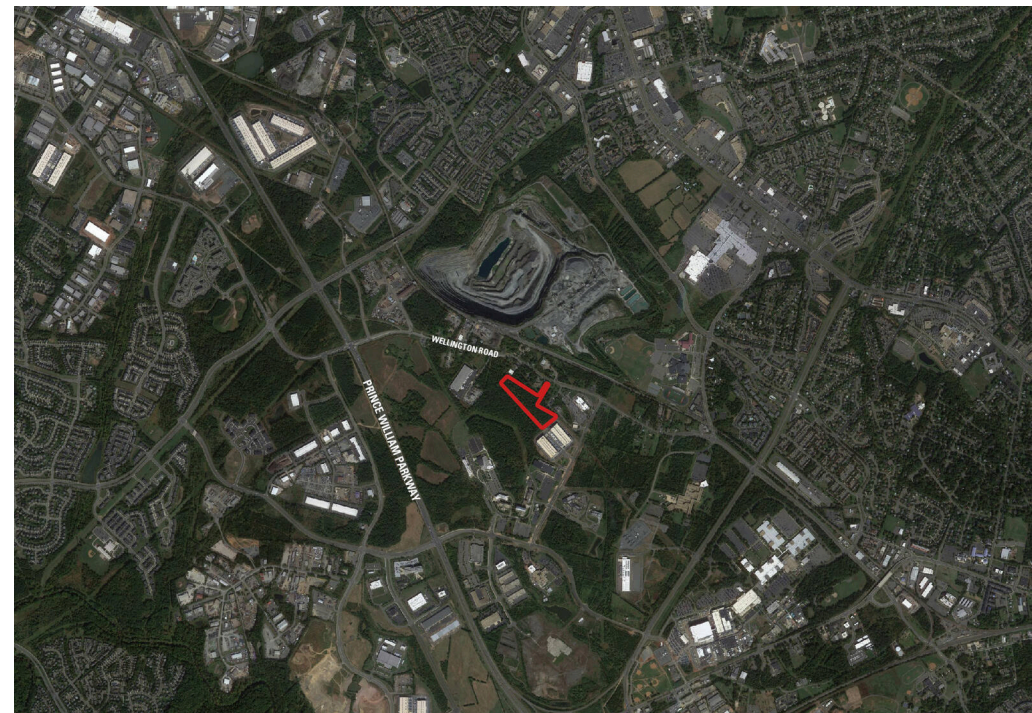

8586 WELLINGTON ROAD

MANASSAS, VA

- | 8.44 acres of land for sale with M2 Zoning on Wellington Road in Manassas, VA
- | Located near Vulcan Lake and multiple regional and national retailers, including Walmart, Costco, Macy's, Giant Food, Lidl, Sheetz, and more
- | Situated near the Science & Technology campus for George Mason University

DEMOGRAPHICS 2024

	1 MILE	3 MILES	5 MILES
POPULATION	1,787	92,161	170,842
DAYTIME POPULATION	3,948	72,897	124,005
HOUSEHOLD INCOME	$77,236	$117,505	$123,680
TRAFFIC COUNTS	12,480 on Wellington Road		

AREA RETAILERS