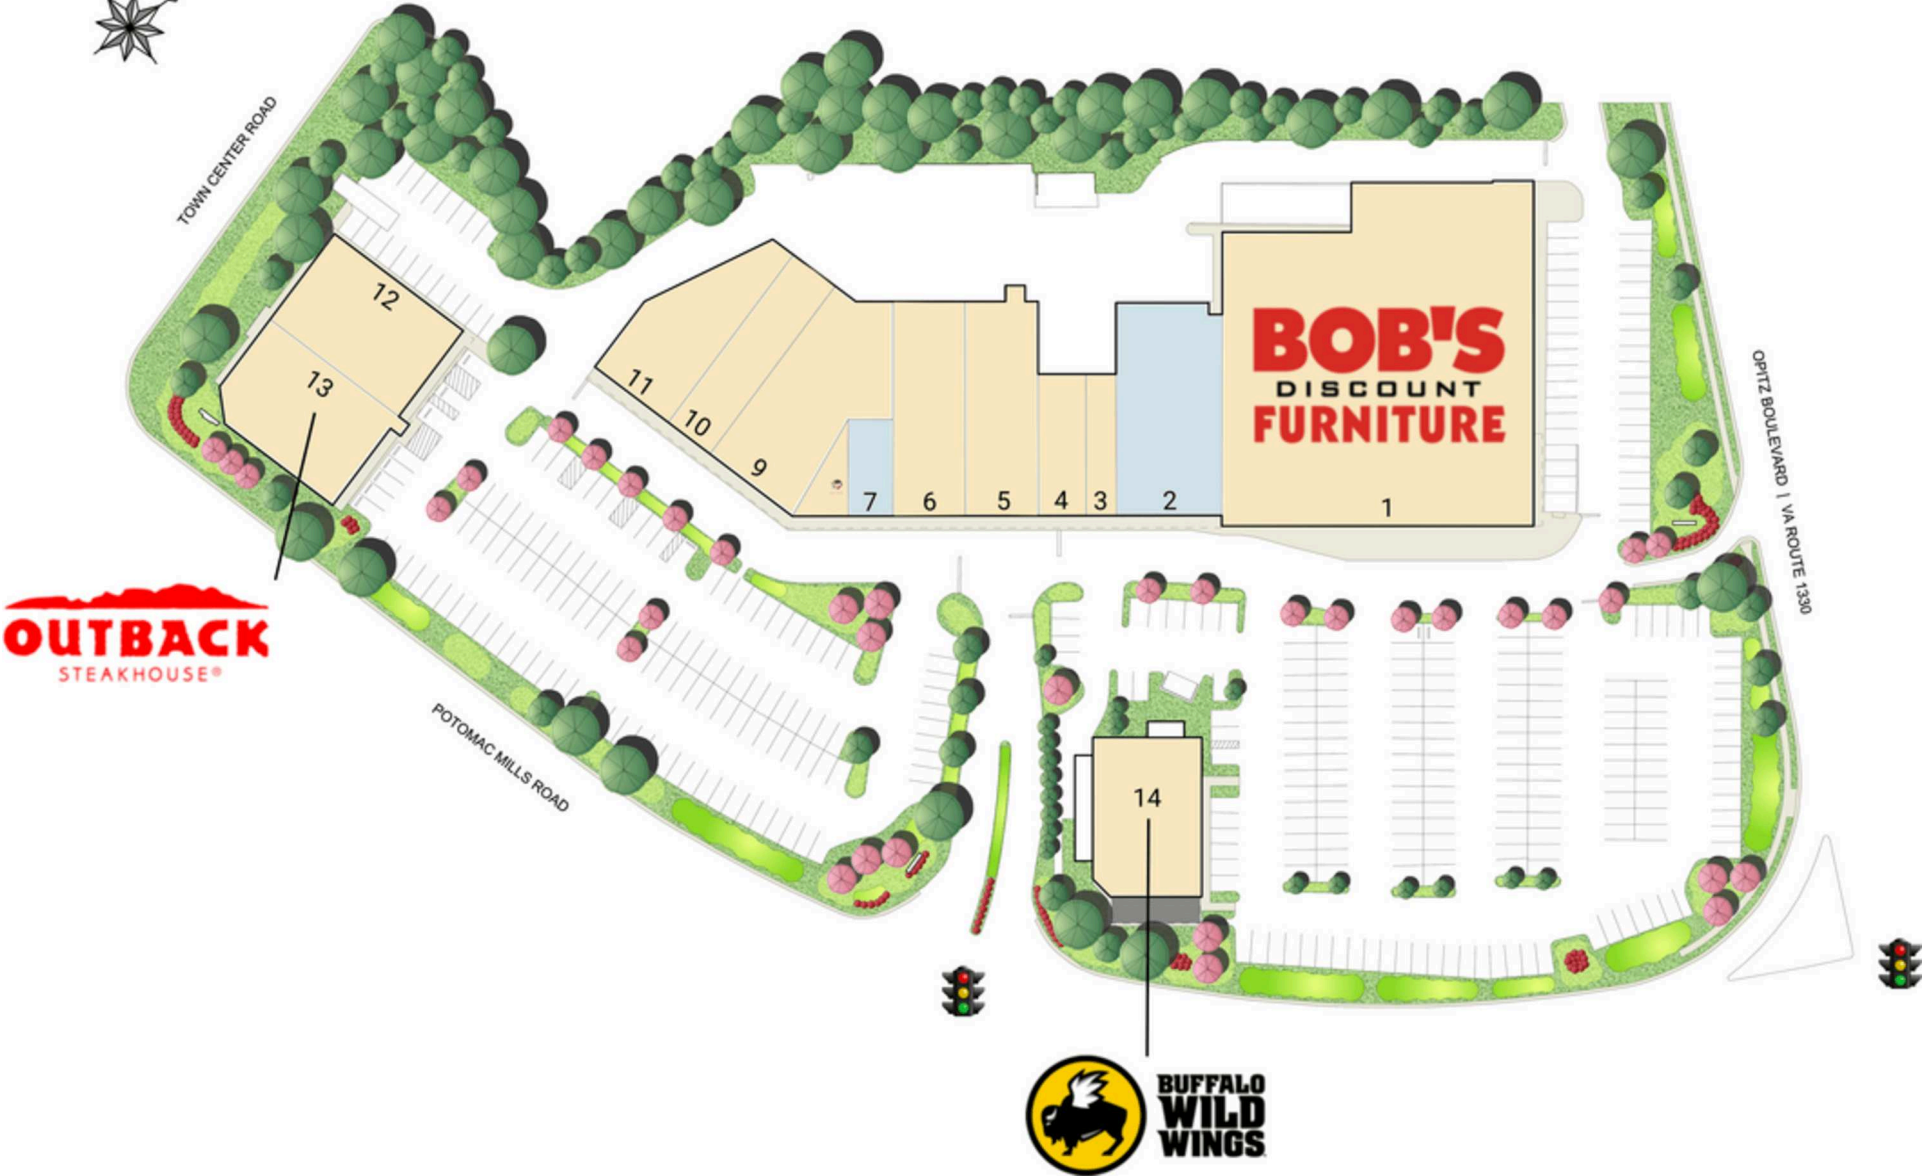

pep's

Olive Garden
ITALIAN RESTAURANT

SILVER LINER
LOCAL FAMILY RESTAURANT

Toys R Us

HAVERTYS

POTOMAC FESTIVAL II

BUFFALO WILD WINGS

OUTBACK STEAKHOUSE®

POTOMAC FESTIVAL

STAPLES
Sakura
SwimKids
BON CHON
SWEETO BURRITO
DAVID'S BRIDAL
DAVIDSBRIDAL.COM
enterprise

Best Western

POTOMAC MILLS RD

OPTIZ BOULEVARD - 32K WPD

GIDEON DRIVE

Bob Evans FARMS®

COMFORT SUITES

PRINCE WILLIAM SQUARE SHOPPING CENTER

SUBWAY
ROSS DRESS FOR LESS
MOM'S Organic Market
RED WING SHOES®
JOANN fabric and craft stores®

SITE PLAN

POTOMAC FESTIVAL II | WOODBRIDGE, VA

1,620 - 7,160 SF AVAILABLE

TENANT LIST

POTOMAC FESTIVAL II | WOODBRIDGE, VA

#	SQ. FT	MERCHANT	#	SQ. FT	MERCHANT	#	SQ. FT	MERCHANT
1	31,790	Bob's Discount Furniture	6	5,520	Ibiza Day Spa	11	4,500	Woodbridge Soccer
2	7,160	Available	7	1,620	Available	12	4,238	Ronak Meela Global Kitchen
3	1,200	Pompadour Hair Salon	8	938	Ku Tea	13	6,910	Outback Steakhouse
4	2,400	Select Physical Therapy	9	6,995	Virginia Lottery	14	5,500	Buffalo Wild Wings
5	3,441	Viet Chopsticks Restaurant	10	3,913	Castro's Bakery			