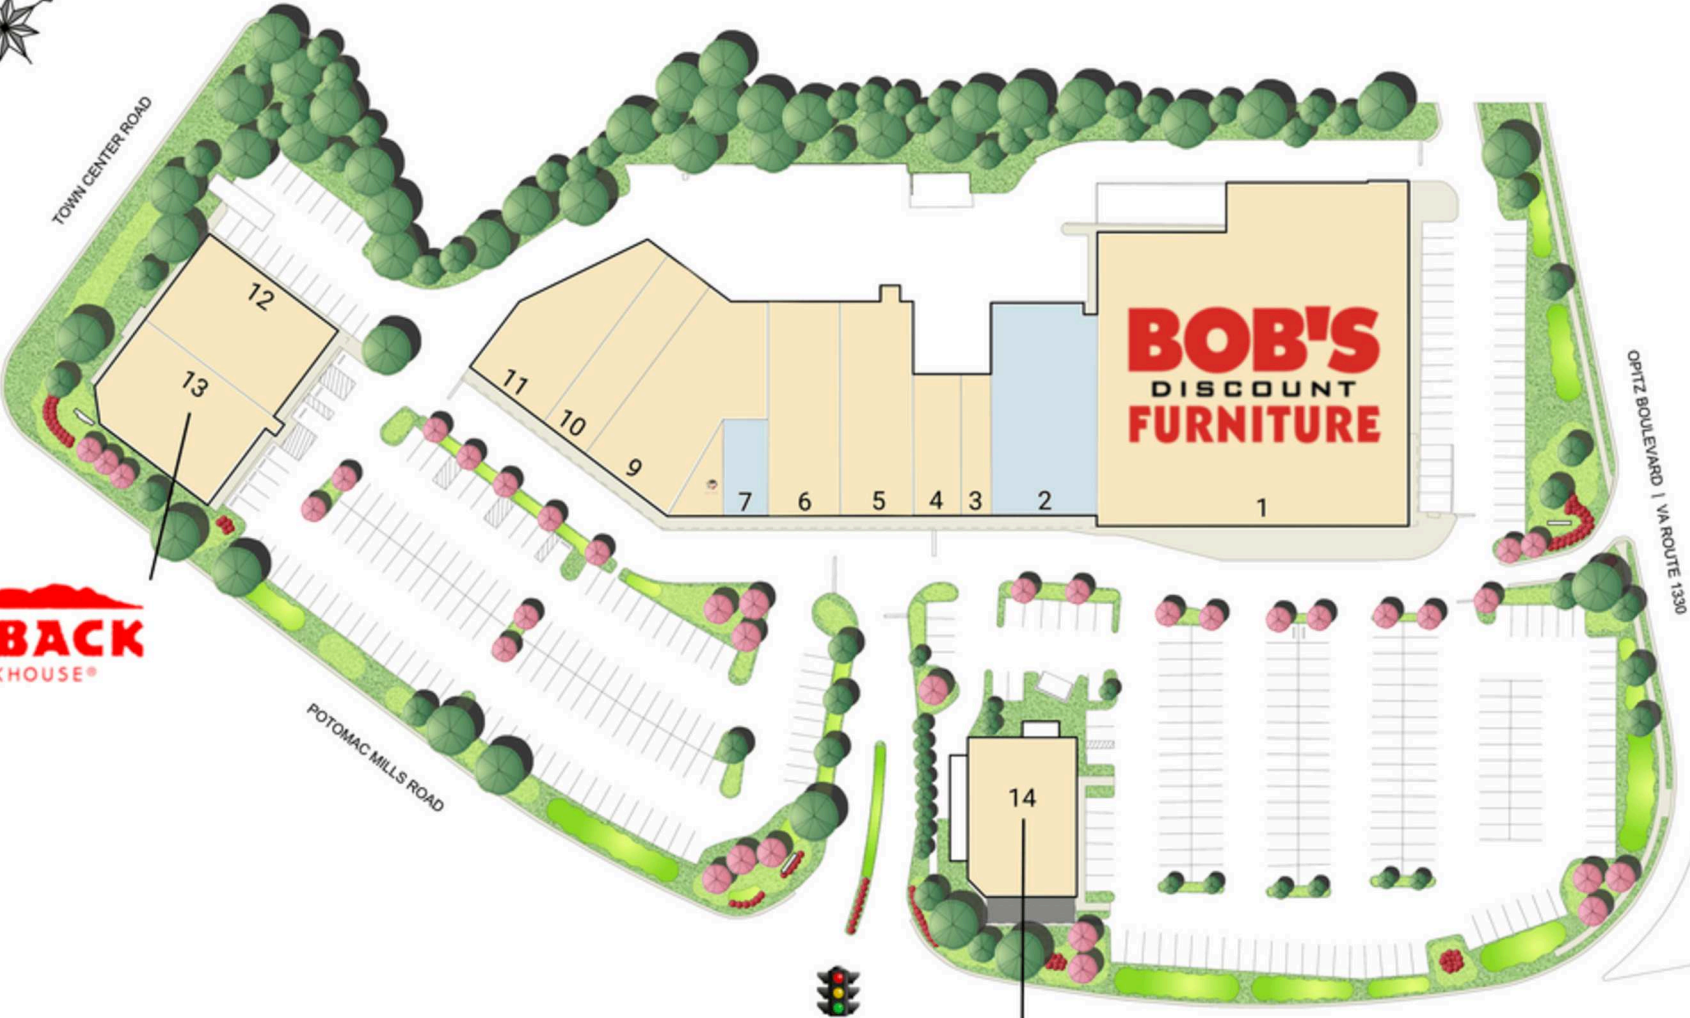

STAPLES  
Sakura  
SwimKids  
BON CHON  
SWEETO BURRITO  
DAVID'S BRIDAL  
DAVIDSBRIDAL.COM  
enterprise

Best Western

POTOMAC MILLS RD

OPTIZ BOULEVARD - 32K WPD

GIDEON DRIVE

Bob Evans  
FARMS®

COMFORT SUITES

**PRINCE WILLIAM SQUARE  
SHOPPING CENTER**

SUBWAY  
ROSS DRESS FOR LESS  
MOM'S Organic Market  
RED WING SHOES®  
JO-ANN fabric and craft stores®

## TENANT LIST

POTOMAC FESTIVAL II | WOODBRIDGE, VA

#	SQ. FT	MERCHANT	#	SQ. FT	MERCHANT	#	SQ. FT	MERCHANT
1	31,790	Bob's Discount Furniture	6	5,520	Ibiza Day Spa	11	4,500	Woodbridge Soccer
2	7,160	Available	7	1,620	Available	12	4,238	Ronak Meela Global Kitchen
3	1,200	Pompadour Hair Salon	8	938	Ku Tea	13	6,910	Outback Steakhouse
4	2,400	Select Physical Therapy	9	6,995	Virginia Lottery	14	5,500	Buffalo Wild Wings
5	3,441	Viet Chopsticks Restaurant	10	3,913	Castro's Bakery			