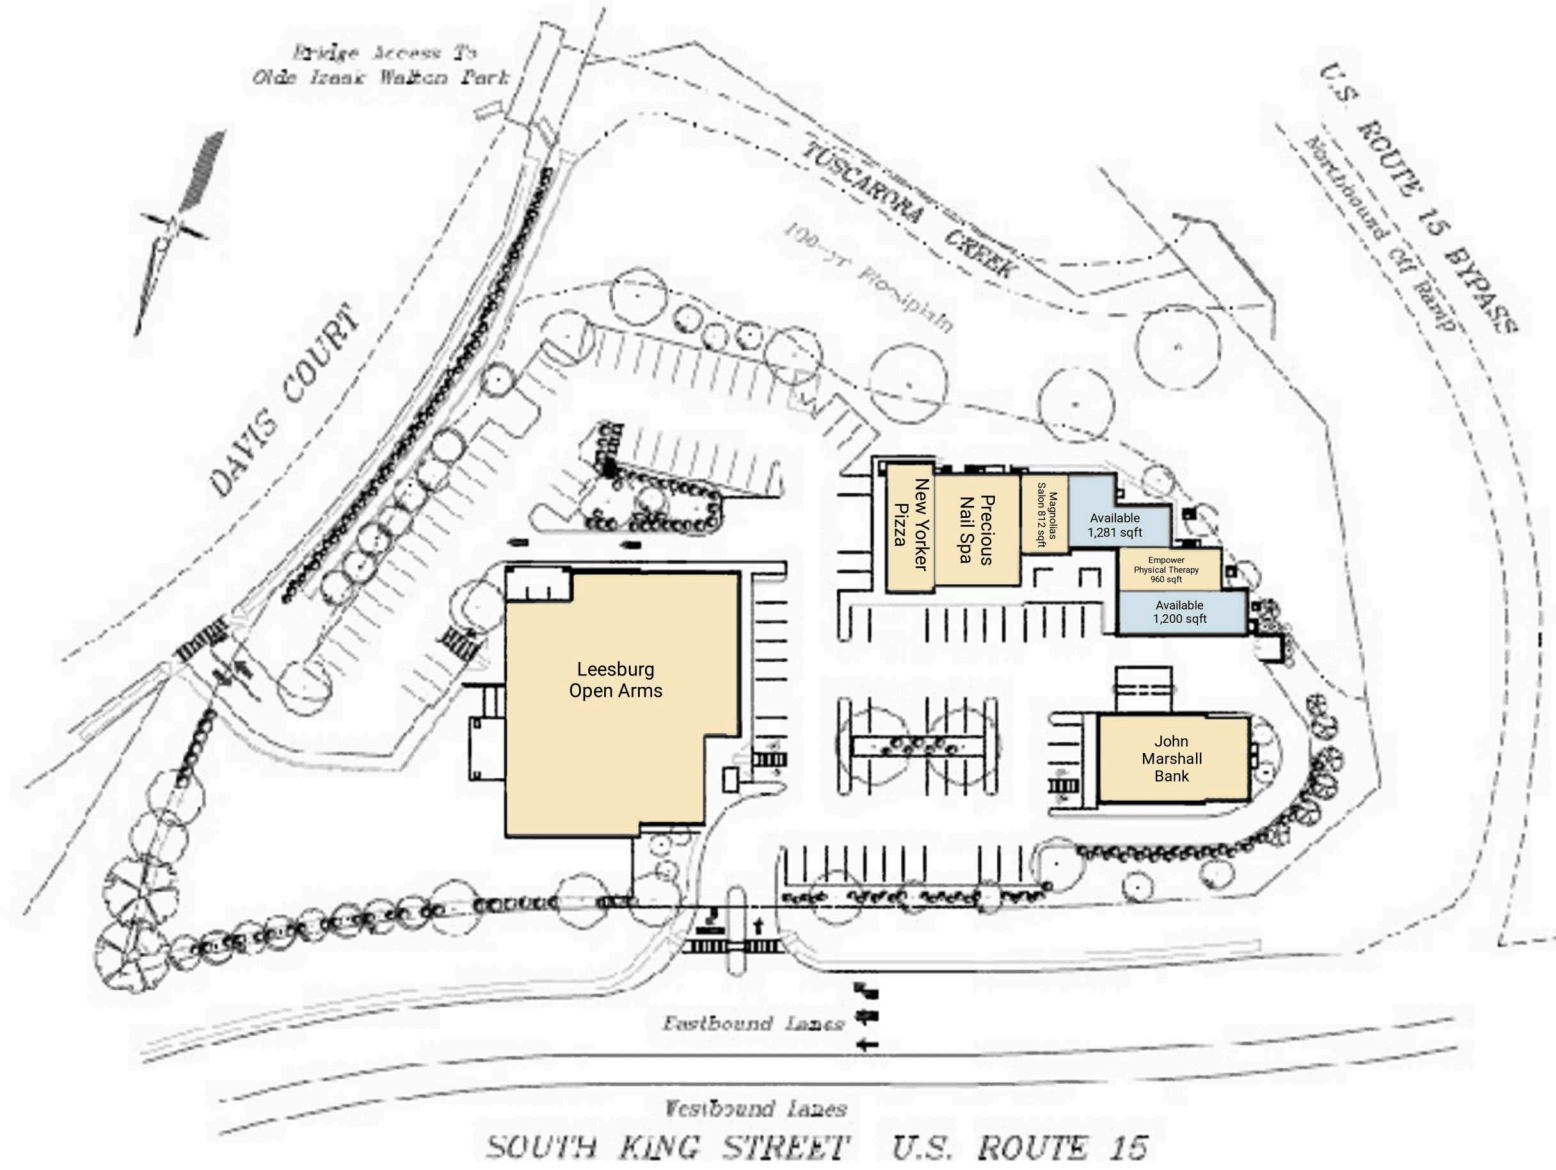

SOUTH KING STREET CENTER

LEESBURG, VA

SOUTH KING STREET CENTER
1,200 - 1,281SF AVAILABLE

RAPPAPORT
CULTIVATING PLACES

SOUTH KING STREET CENTER

LEESBURG, VA

- | Located minutes from downtown Leesburg
- | Premier Toll Road access
- | Target uses include fitness, martial arts, medical, and restaurants
- | On site daycare and drive thru bank results in repeat customers

SYCOLIN ROAD SE 4,640 VPD

BEST BUY

Arbys

SITE PLAN

SOUTH KING STREET CENTER | LEESBURG, VA

1,200 - 1,281SF AVAILABLE

SOUTH KING STREET CENTER | 834-840 S KING ST, LEESBURG, VA

Chris Pamboukian | cpamboukian@rappaportco.com | 571.382.1217