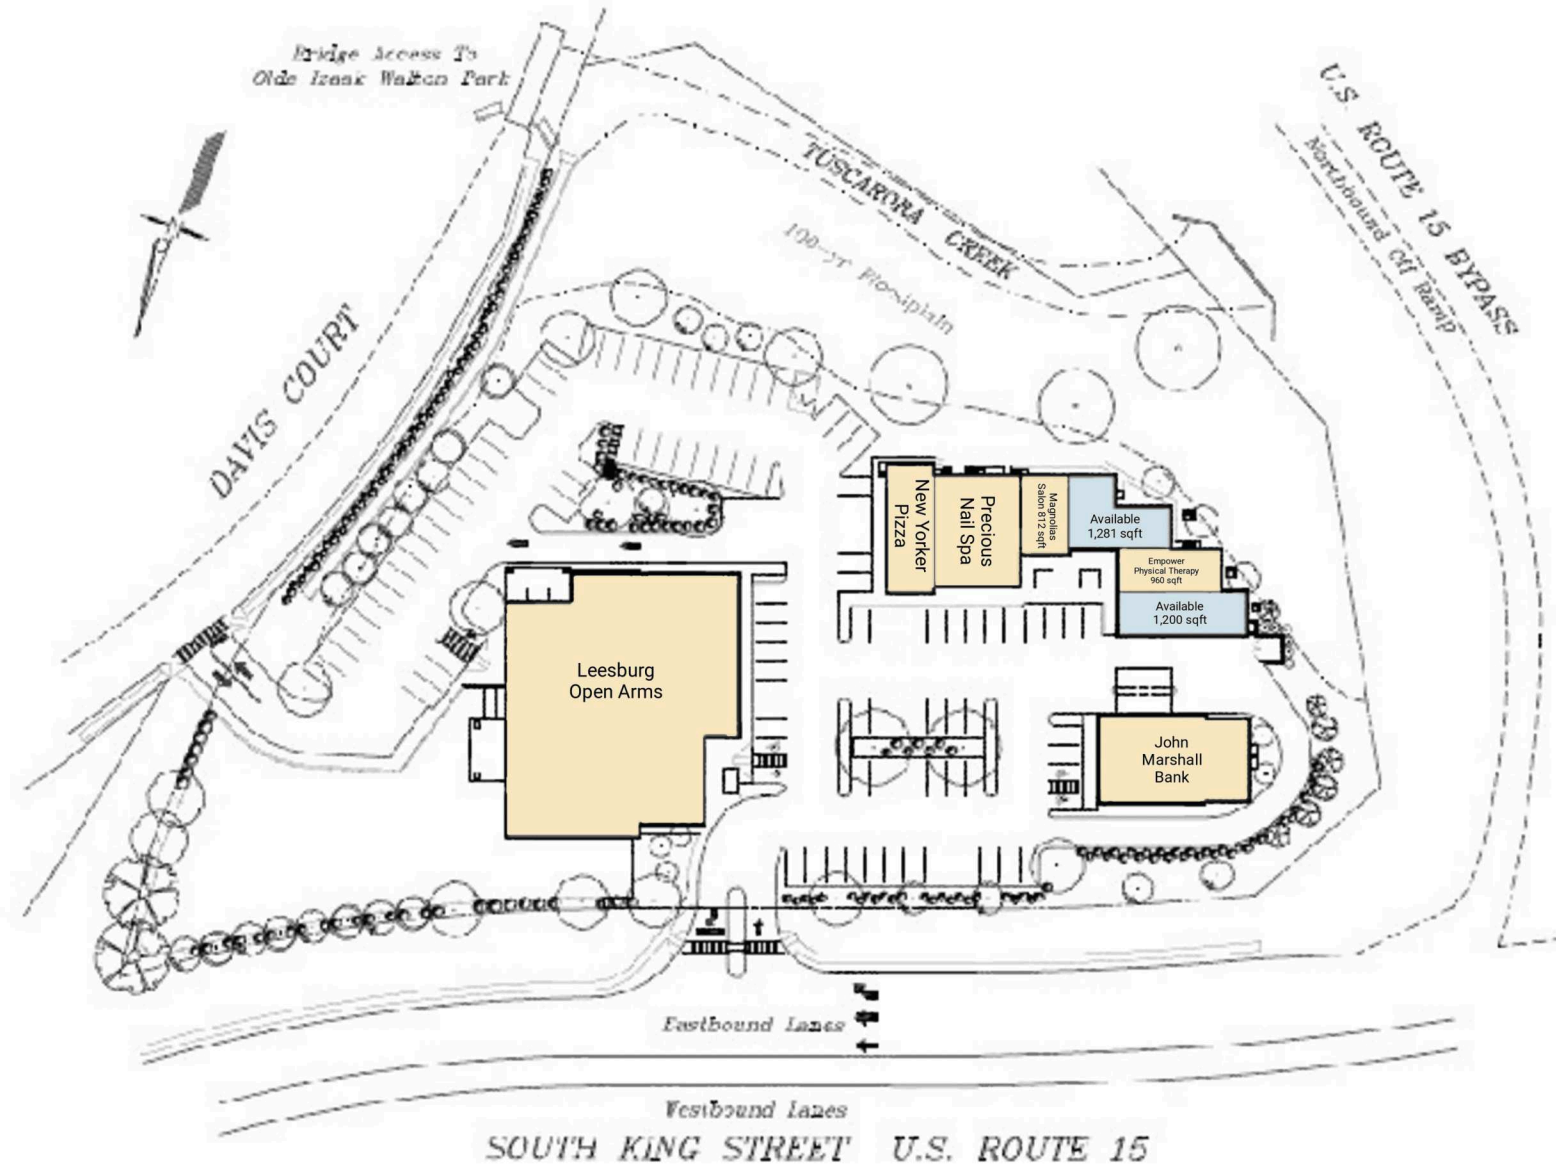

# SITE PLAN

SOUTH KING STREET CENTER | LEESBURG, VA

1,200 - 1,281SF AVAILABLE

**SOUTH KING STREET CENTER | 834-840 S KING ST, LEESBURG, VA**

**Chris Pamboukian | [cpamboukian@rappaportco.com](mailto:cpamboukian@rappaportco.com) | 571.437.4524**