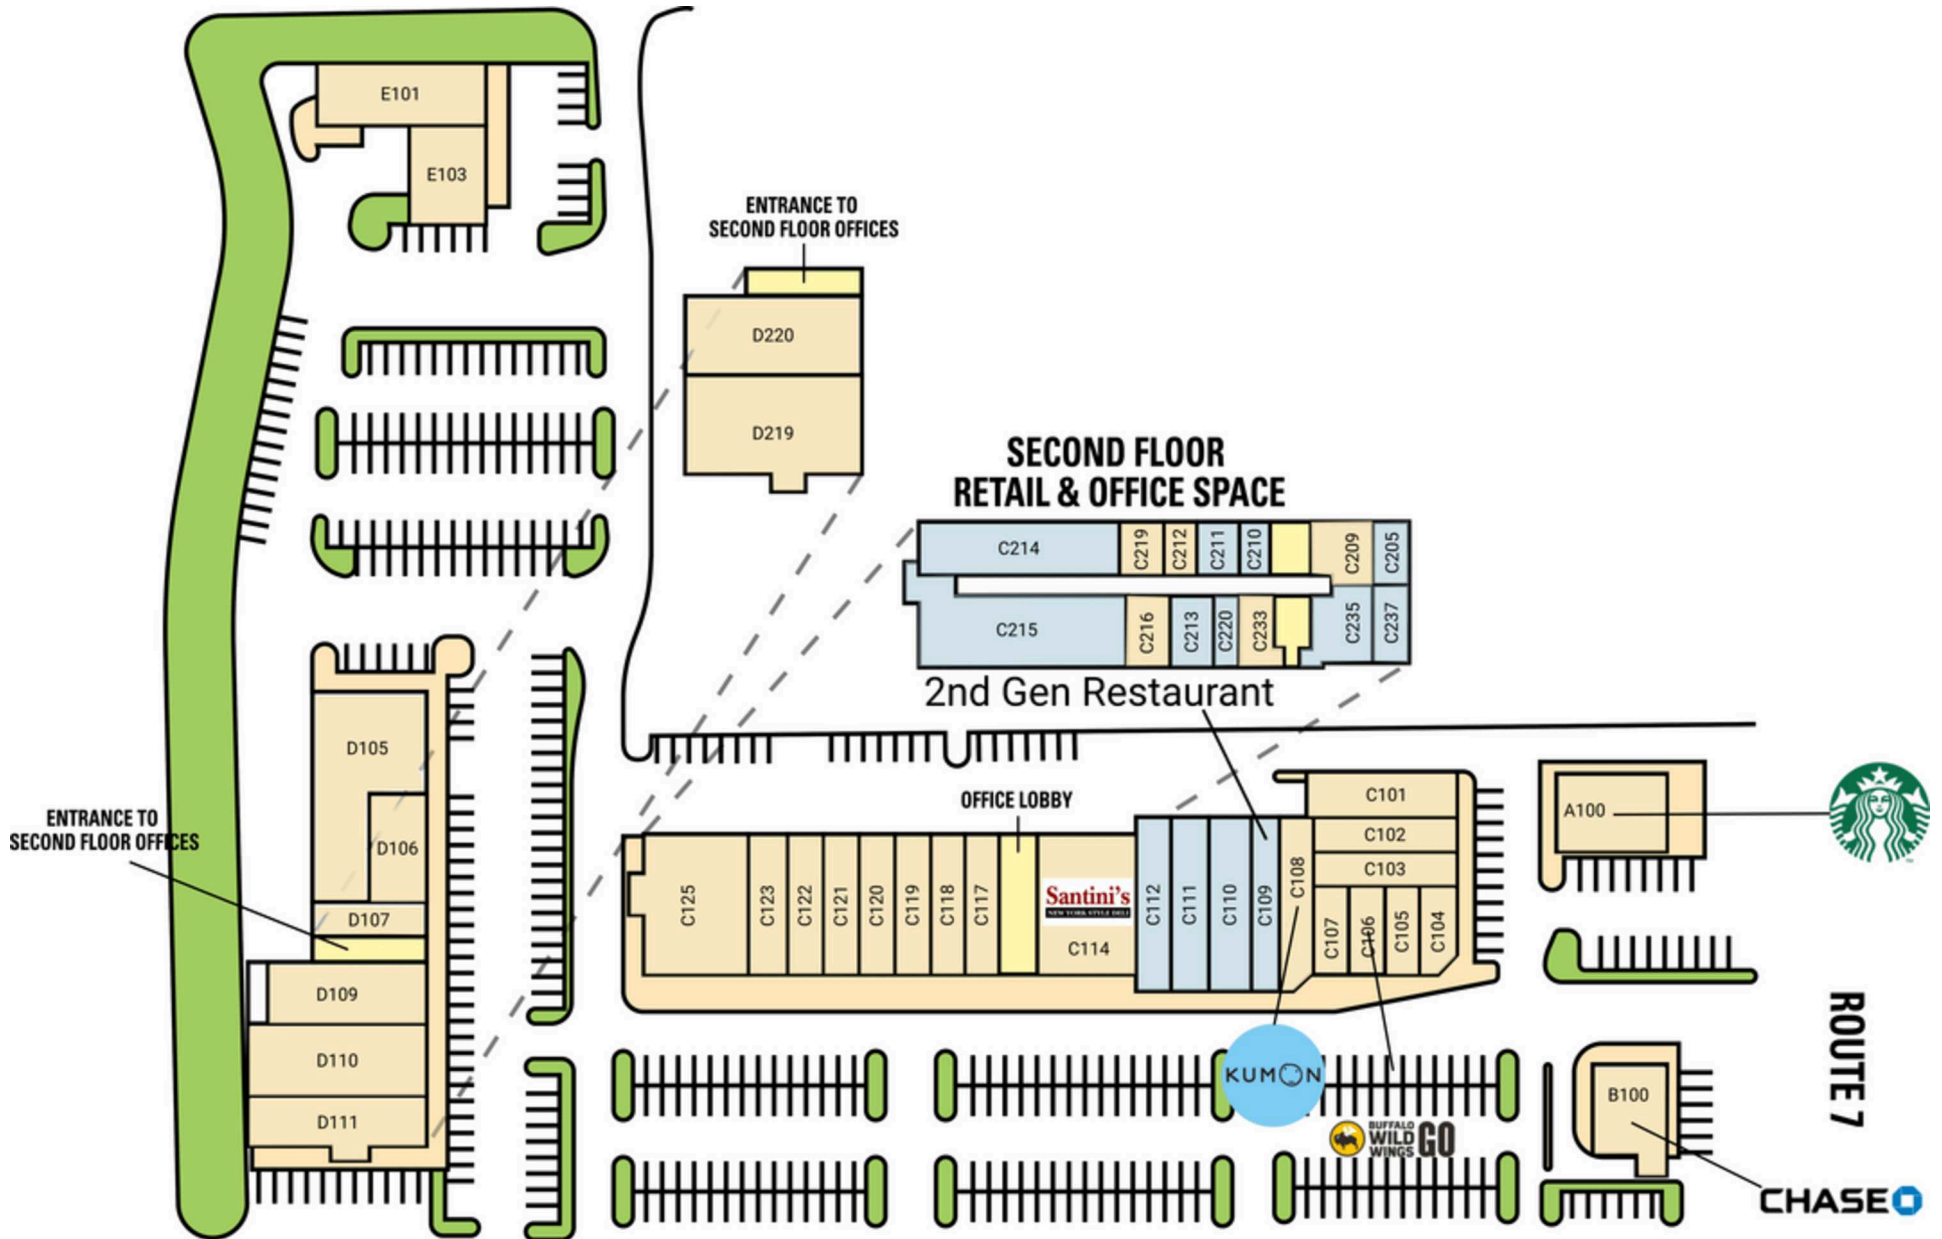

SAFeway Starbucks Advance Auto Parts DOLLAR TREE

CLOCK TOWER CENTER

HUNG FU TEA Starbucks Santini's NEW YORK STYLE DELI CHASE

TOWN CENTER AT STERLING

Banfield PET HOSPITAL Planet Fitness Giant

DULLES 28 CENTRE

ROUTE 7

FREDERICK DRIVE

THOMAS JEFFERSON DRIVE

CLOCK TOWER CENTER

SUGARLAND CROSSING

TOWN CENTER AT STERLING

SITE PLAN

CLOCK TOWER CENTER | STERLING, VA
OFFICE AND RETAIL SPACE AVAILABLE

TENANT LIST

CLOCK TOWER CENTER | STERLING, VA

#	SQ. FT	MERCHANT	#	SQ. FT	MERCHANT	#	SQ. FT	MERCHANT
A100	2,800	Starbucks	C119	1,600	H&R Block	C220	4,090	Available
B100	2,200	Chase Bank	C120	1,600	Celebrations de Todo 3 Inc.	C233	100	Olga Boeva's Piano Studio
C101	1,500	La Miguelena Market	C121	1,600	Alegrias Bakery	C235	3,181	Available
C102	1,500	Heritage Animal Hospital	C122	1,600	Pollo Campeon	C237	3,081	Available
C103	1,500	Route 7 Cigars	C123	1,600	Betty's Grill	D105	6,680	Hogan & Sons
C104	1,000	Kung Fu Tea	C125	4,680	Tipicos Los Amigos	D106	1,950	High Up Convenience Store
C105	1,000	Nail Design	C205	1,200	Available	D107	600	Sterling Auto Sales
C106	1,000	Buffalo Wild Wings Go	C209	4,587	Sterling Ballet Academy	D109	3,364	Great Falls Thrift & Antique
C107	1,000	Supreme Wireless	C210	882	Available	D110	4,136	Persian International Market
C108	1,430	Kumon Learning Center	C211	1,350	Available	D111	2,500	Brazza Steaks on Stakes
C109	2,520	Available	C212	768	DIDI Africa Hair Braiding	D219	4,900	Iglesia Pente, Nuevo Renacer
C110	2,000	Available	C213	736	Available	D220	5,061	First Break Pool Hall
C111	2,000	Available	C214	1,720	Available	E101	3,040	7 Car Wash
C112	1,990	Available	C215	768	Available	E103	2,700	PM Lube
C114	4,800	Santini's	C216	1,310	Claren			
C117	1,600	Henry Artunduaga Hair Salon	C219	911	Art & Beauty Academy			
C118	1,600	Puspa Day Spa & Laser						