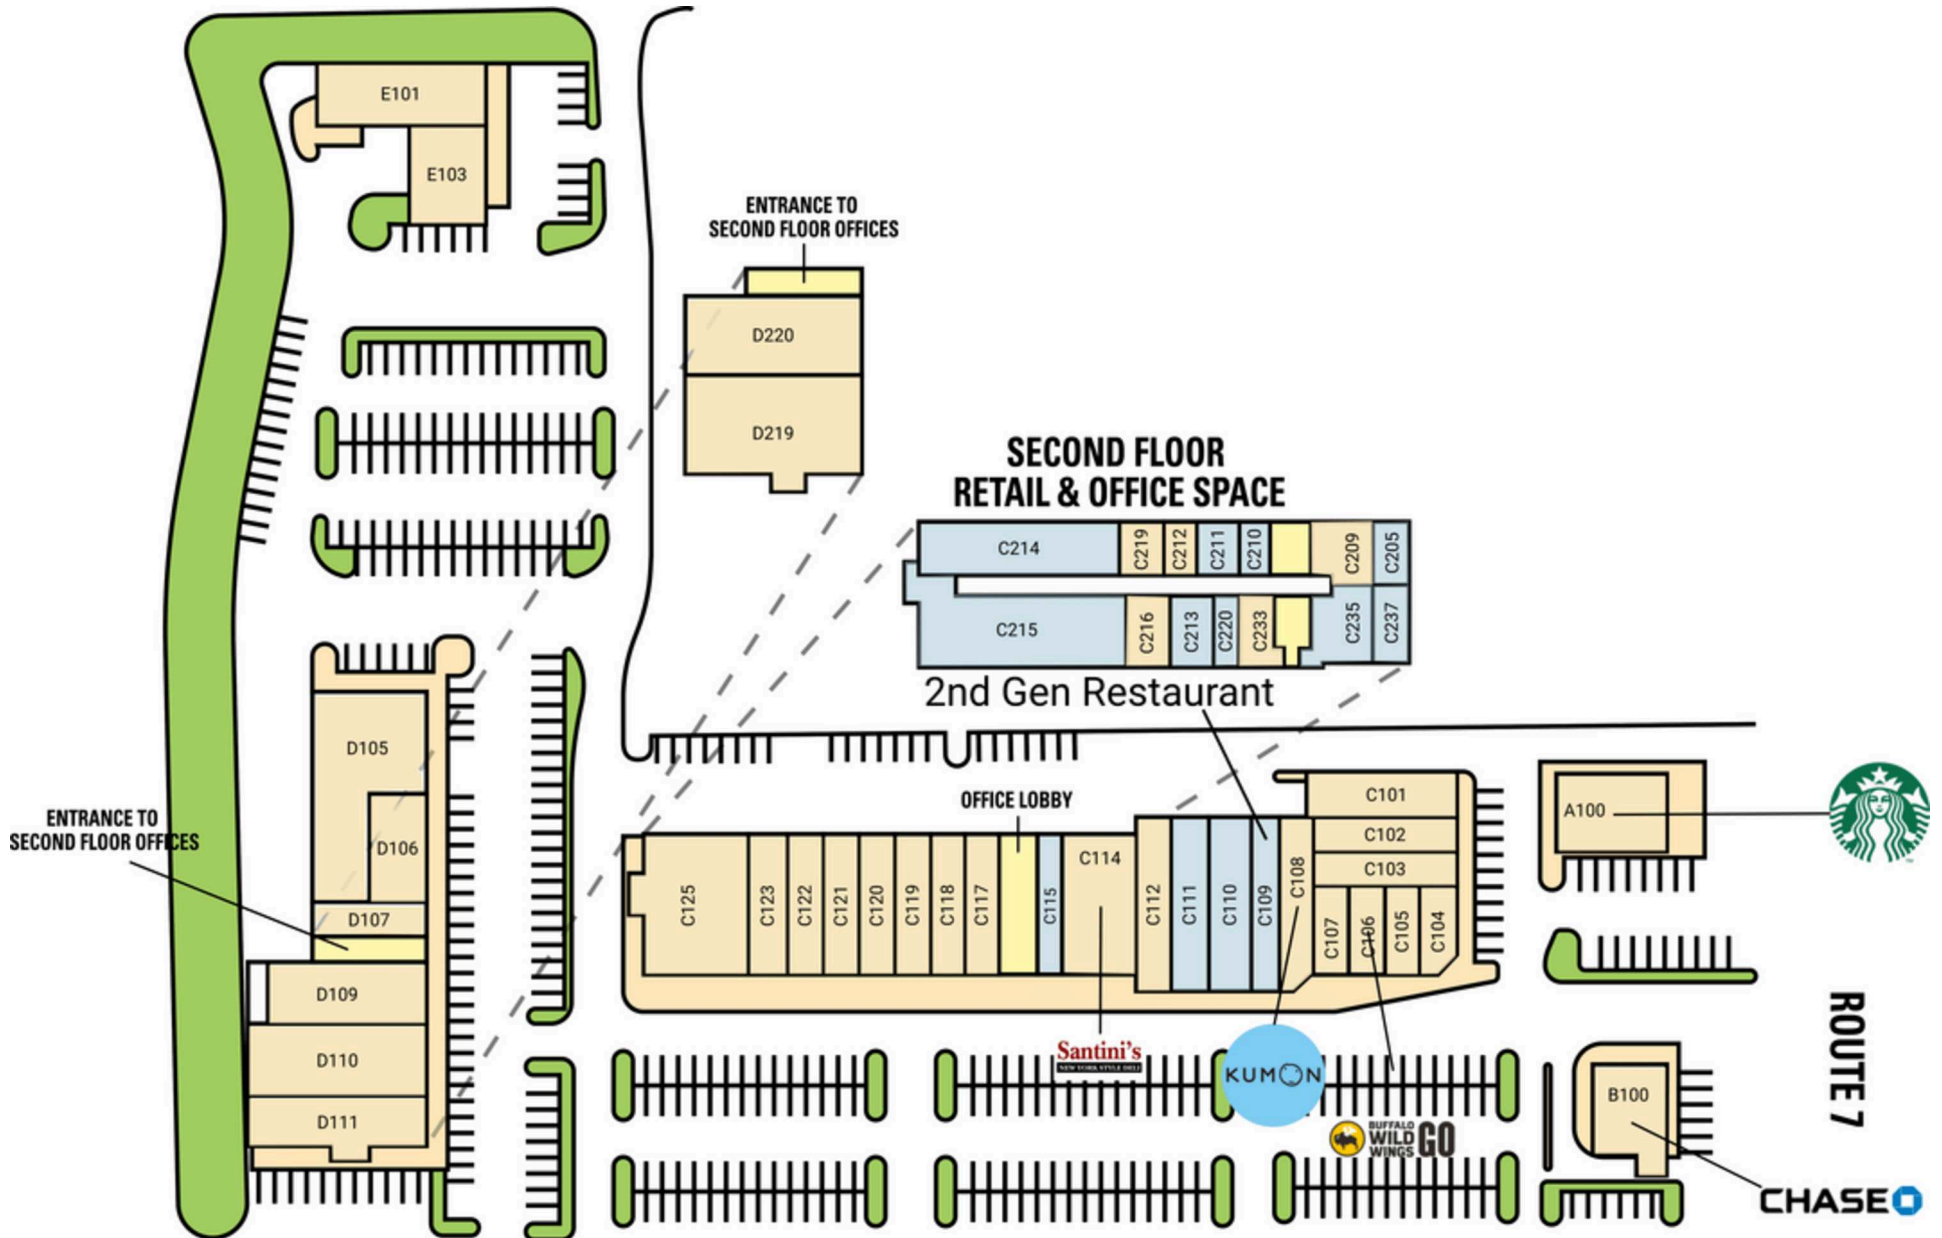

### DULLES 28 CENTRE

PETCO TARGET Wegmans DSW BUFFALO WILD WINGS ULTA

**CLOCK TOWER CENTER**  
STERLING, VA

- INCREDIBLE DEMOGRAPHICS WITHIN A CLOSE RADIUS
- MULTIPLE DIRECT ACCESS POINTS FROM NEIGHBORHOODS AND MAJOR ROADS

**N STERLING BLVD**

**ROUTE 7**

**FREDERICK DRIVE**

**THOMAS JEFFERSON DRIVE**

**CLOCK TOWER CENTER**

**SUGARLAND CROSSING**

**TOWN CENTER AT STERLING**

## TENANT LIST

CLOCK TOWER CENTER | STERLING, VA

#	SQ. FT	MERCHANT	#	SQ. FT	MERCHANT	#	SQ. FT	MERCHANT
A100	2,800	Starbucks	C119	1,600	H&R Block	C233	100	Olga Boeva's Piano Studio
B100	2,200	Chase Bank	C120	1,600	Celebrations de Todo 3 Inc.	C235	3,181	Available
C101	1,500	La Miguelena Market	C121	1,600	Alegrias Bakery	C237	3,081	Available
C102	1,500	Heritage Animal Hospital	C122	1,600	Pollo Campeon	D105	6,680	Hogan & Sons
C103	1,500	Route 7 Cigars	C123	1,600	Betty's Grill	D106	1,950	High Up Convenience Store
C104	1,000	Kung Fu Tea	C125	4,680	Tipicos Los Amigos	D107	600	Sterling Auto Sales
C105	1,000	Nail Design	C205	1,200	Available	D109	3,364	Great Falls Thrift & Antique
C106	1,000	Buffalo Wild Wings Go	C209	4,587	Sterling Ballet Academy	D110	4,136	Persian International Market
C107	1,000	Supreme Wireless	C210	882	Available	D111	2,500	Brazza Steaks on Stakes
C108	1,430	Kumon Learning Center	C211	1,350	Available	D219	4,900	Iglesia Pente, Nuevo Renacer
C109	2,520	Available	C212	768	DIDI Africa Hair Braiding	D220	5,061	First Break Pool Hall
C110	2,000	Available	C213	736	Available	E101	3,040	7 Car Wash
C111	2,000	Available	C214	1,720	Available	E103	2,700	PM Lube
C112	1,990	Goldon Clock Jewelry	C215	768	Available			
C114	4,800	Santini's	C216	1,310	Claren			
C115	800	Available	C219	911	Art & Beauty Academy			
C117	1,600	Henry Artunduaga Hair Salon	C220	4,090	Available			
C118	1,600	Puspa Day Spa & Laser						