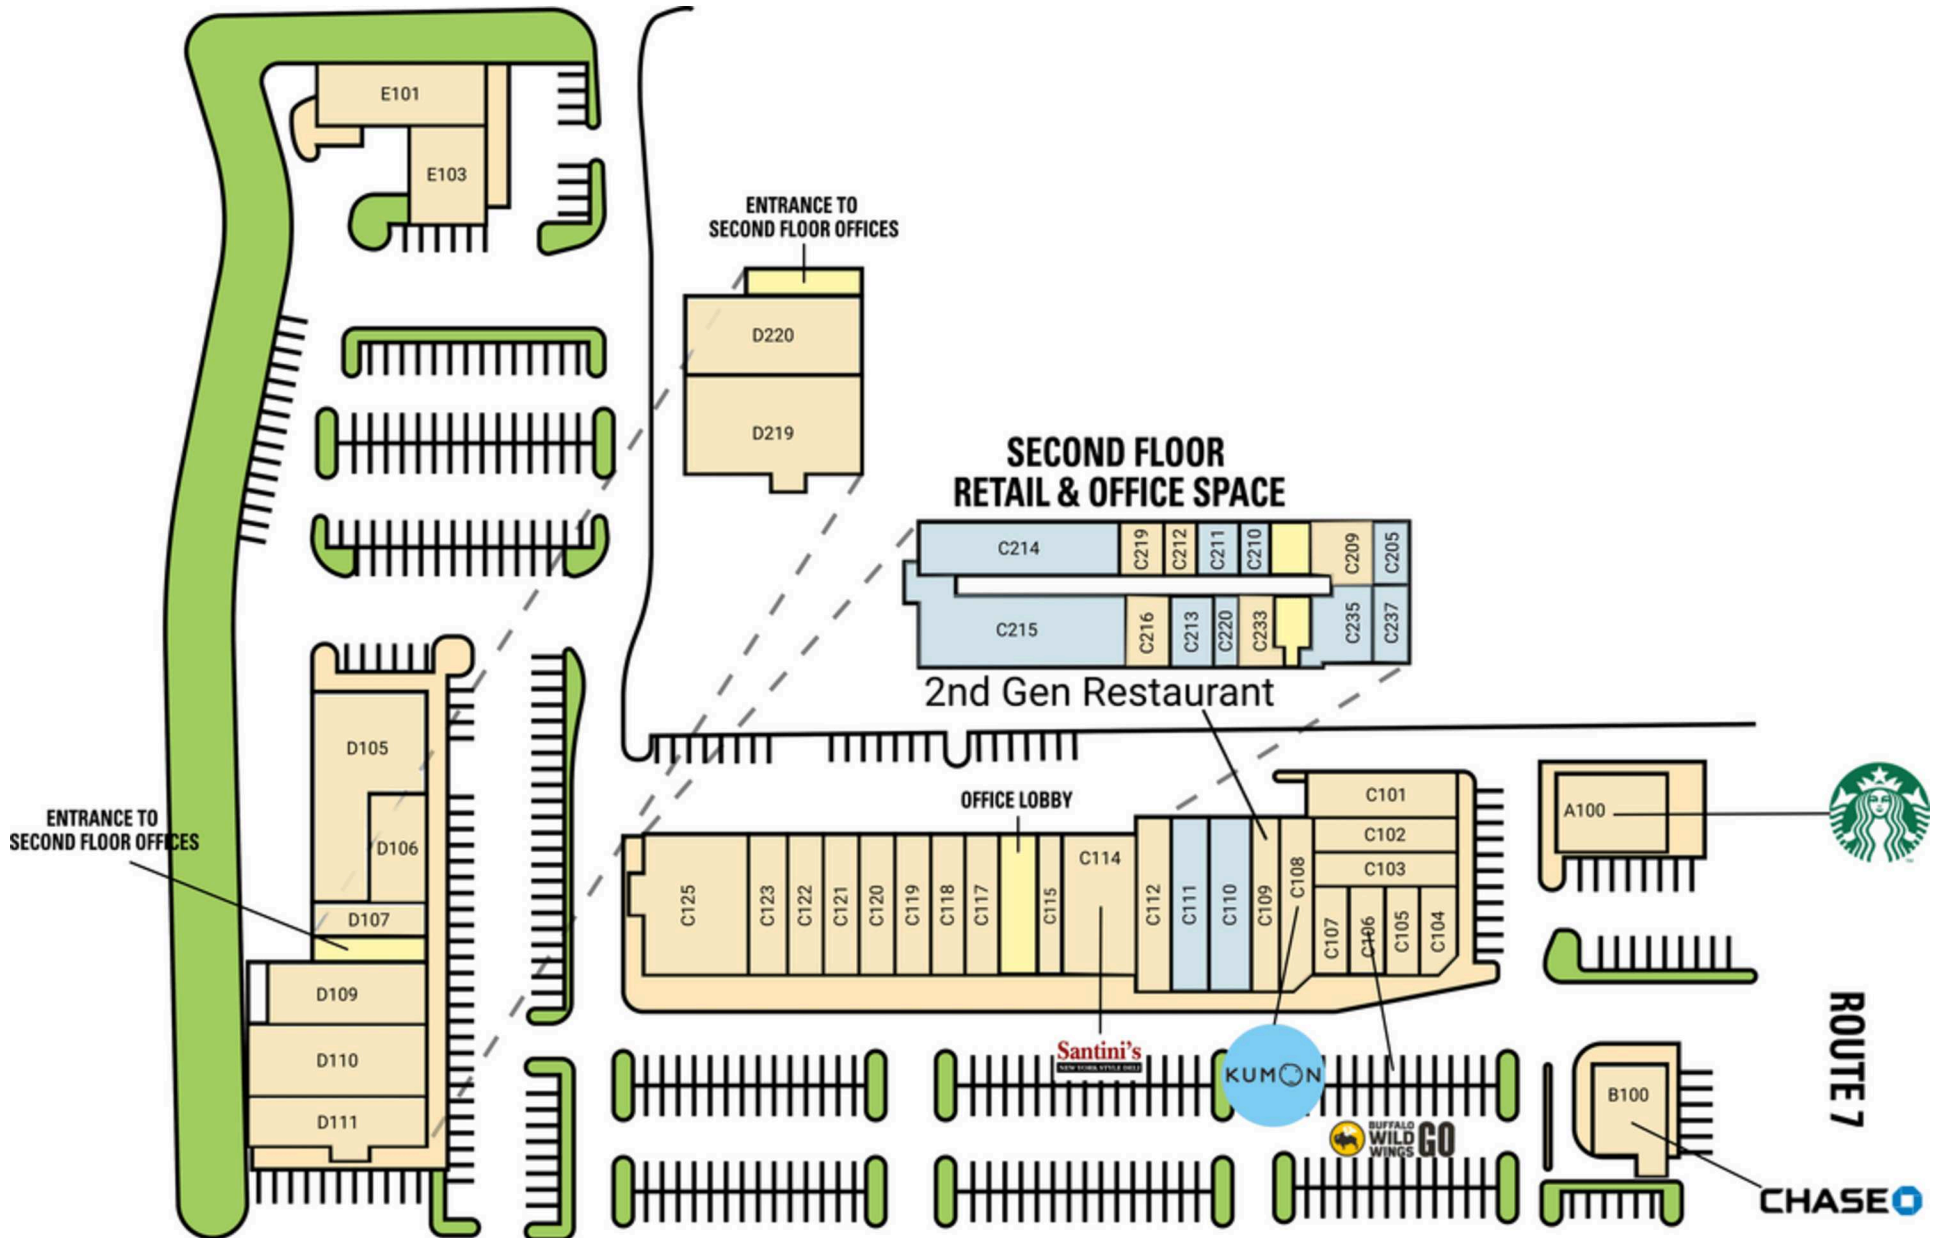

**CLOCK TOWER CENTER**

**SUGARLAND CROSSING**

**TOWN CENTER AT STERLING**

## TENANT LIST

CLOCK TOWER CENTER | STERLING, VA

#	SQ. FT	MERCHANT
A100	2,800	Starbucks
B100	2,200	Chase Bank
C101	1,500	La Miguelena Market
C102	1,500	Heritage Animal Hospital
C103	1,500	Route 7 Cigars
C104	1,000	Kung Fu Tea
C105	1,000	Nail Design
C106	1,000	Buffalo Wild Wings Go
C107	1,000	Supreme Wireless
C108	1,430	Kumon Learning Center
C109	2,520	Sahara Restaurant and Lounge
C110	2,000	Available
C111	2,000	Available
C112	1,990	Goldon Clock Jewelry
C114	4,800	Santini's
C115	800	Boutique Accessories
C117	1,600	Henry Artunduaga Hair Salon

#	SQ. FT	MERCHANT
C118	1,600	Puspa Day Spa & Laser
C119	1,600	H&R Block
C120	1,600	Celebrations de Todo 3 Inc.
C121	1,600	Alegrias Bakery
C122	1,600	Pollo Campeon
C123	1,600	Betty's Grill
C125	4,680	Tipicos Los Amigos
C205	1,200	Available
C209	4,587	Sterling Ballet Academy
C210	882	Available
C211	1,350	Available
C212	768	DIDI Africa Hair Braiding
C213	736	Available
C214	1,720	Available
C215	768	Available
C216	1,310	Claren
C219	911	Art & Beauty Academy