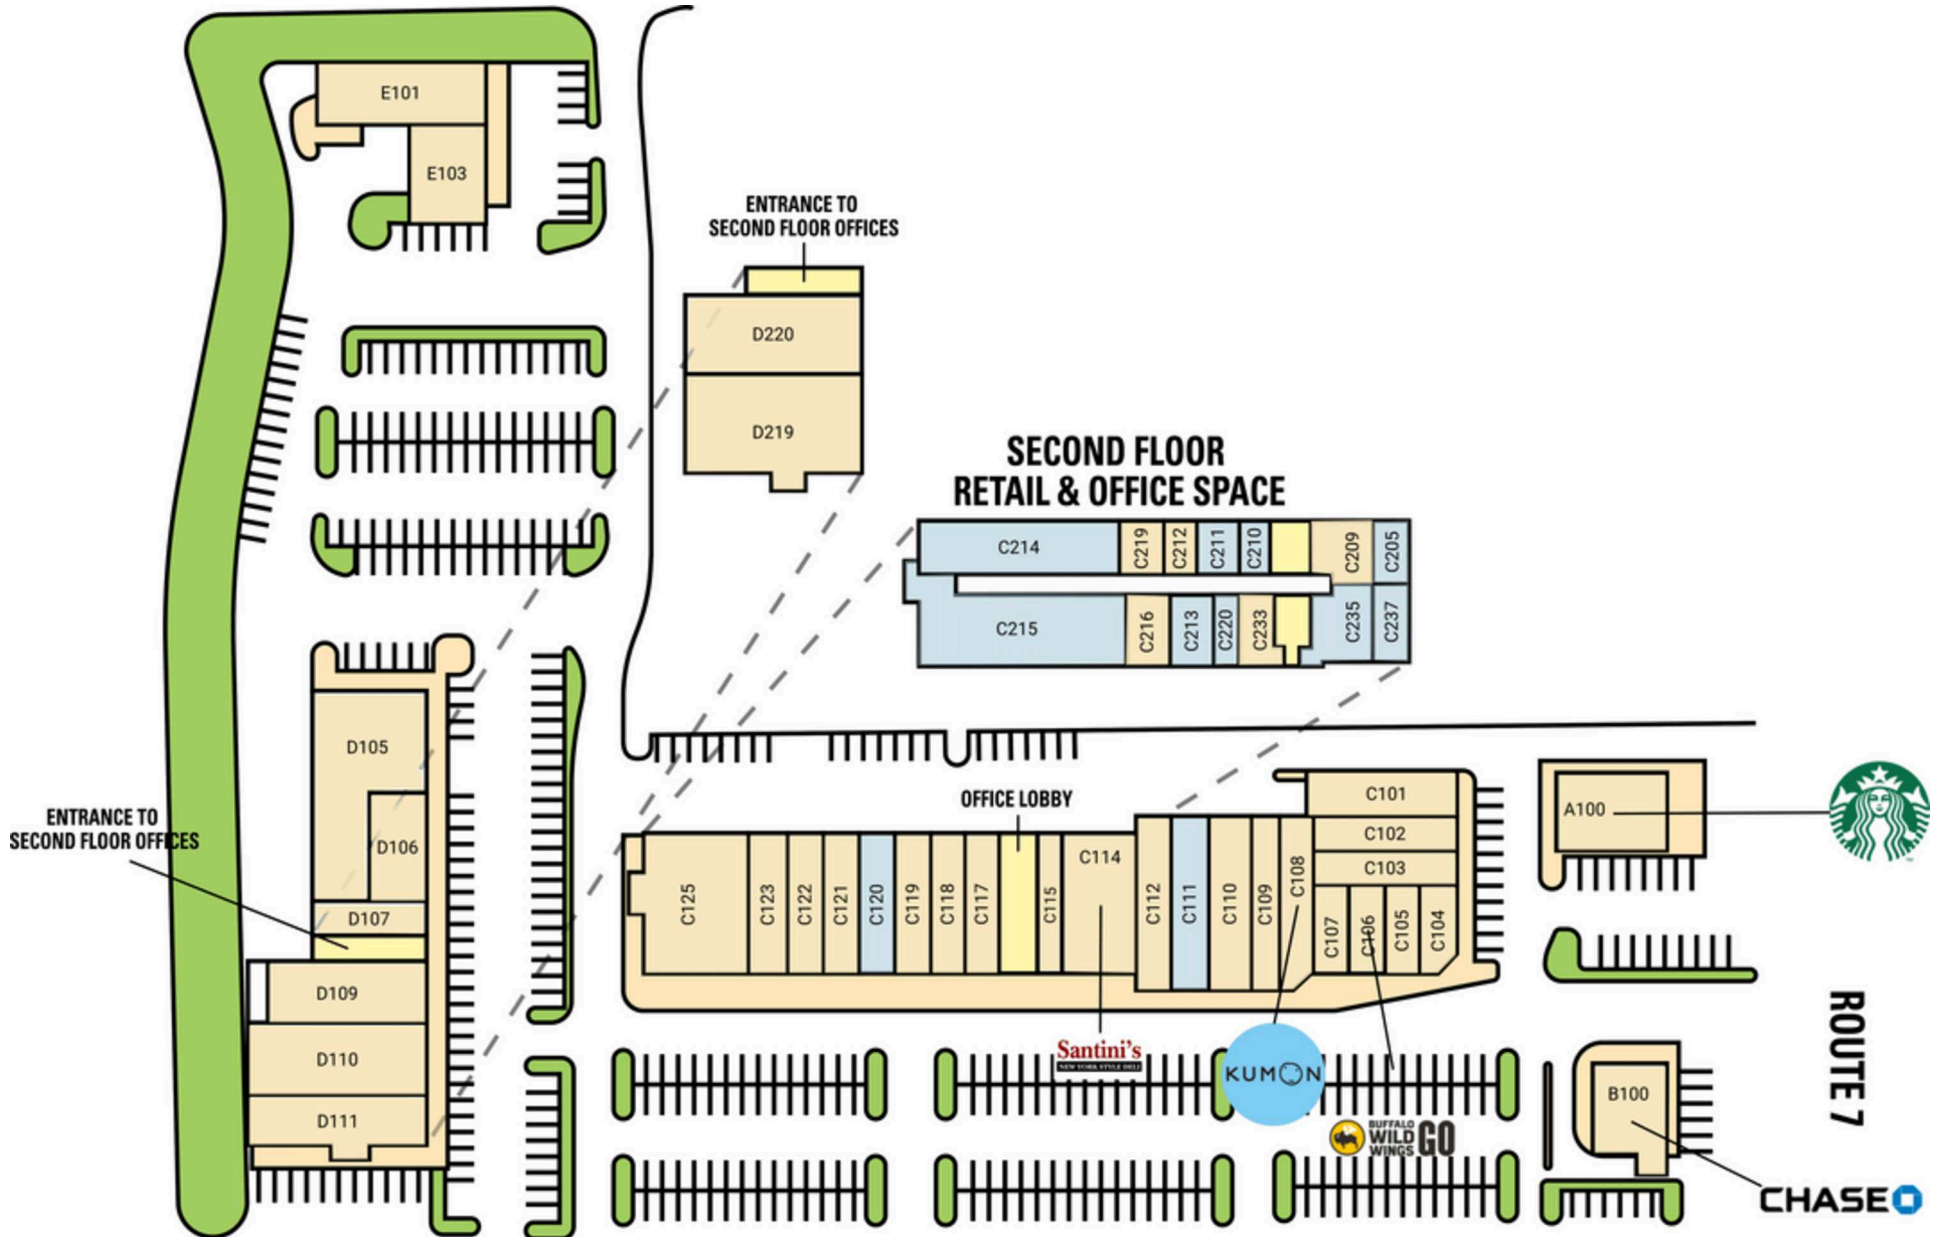

N STERLING BLVD

ROUTE 7

FREDERICK DRIVE

THOMAS JEFFERSON DRIVE

CLOCK TOWER CENTER

SUGARLAND CROSSING

TOWN CENTER AT STERLING

SITE PLAN

CLOCK TOWER CENTER | STERLING, VA
OFFICE AND RETAIL SPACE AVAILABLE

TENANT LIST

CLOCK TOWER CENTER | STERLING, VA

#	SQ. FT	MERCHANT
A100	2,800	Starbucks
B100	2,200	Chase Bank
C101	1,500	La Miguelena Market
C102	1,500	Heritage Animal Hospital
C103	1,500	Route 7 Cigars
C104	1,000	Kung Fu Tea
C105	1,000	Nail Design
C106	1,000	Buffalo Wild Wings Go
C107	1,000	Supreme Wireless
C108	1,430	Kumon Learning Center
C109	2,520	Sahara Restaurant and Lounge
C110	2,000	Burger Factory
C111	2,000	Available
C112	1,990	Goldon Clock Jewelry
C114	4,800	Santini's
C115	800	Boutique Accessories
C117	1,600	Henry Artunduaga Hair Salon

#	SQ. FT	MERCHANT
C118	1,600	Puspa Day Spa & Laser
C119	1,600	H&R Block
C120	1,600	Available
C121	1,600	Alegrias Bakery
C122	1,600	Pollo Campeon
C123	1,600	Betty's Grill
C125	4,680	Tipicos Los Amigos
C205	1,200	Available
C209	4,587	Sterling Ballet Academy
C210	882	Available
C211	1,350	Available
C212	768	DIDI Africa Hair Braiding
C213	736	Available
C214	1,720	Available
C215	768	Available
C216	1,310	Claren
C219	911	Art & Beauty Academy

#	SQ. FT	MERCHANT
C220	4,090	Available
C233	100	Olga Boeva's Piano Studio
C235	3,181	Available
C237	3,081	Available
D105	6,680	Hogan & Sons
D106	1,950	High Up Convenience Store
D107	600	Sterling Auto Sales
D109	3,364	Great Falls Thrift & Antique
D110	4,136	Persian International Market
D111	2,500	Brazza Steaks on Stakes
D219	4,900	Iglesia Pente, Nuevo Renacer
D220	5,061	First Break Pool Hall
E101	3,040	7 Car Wash
E103	2,700	PM Lube