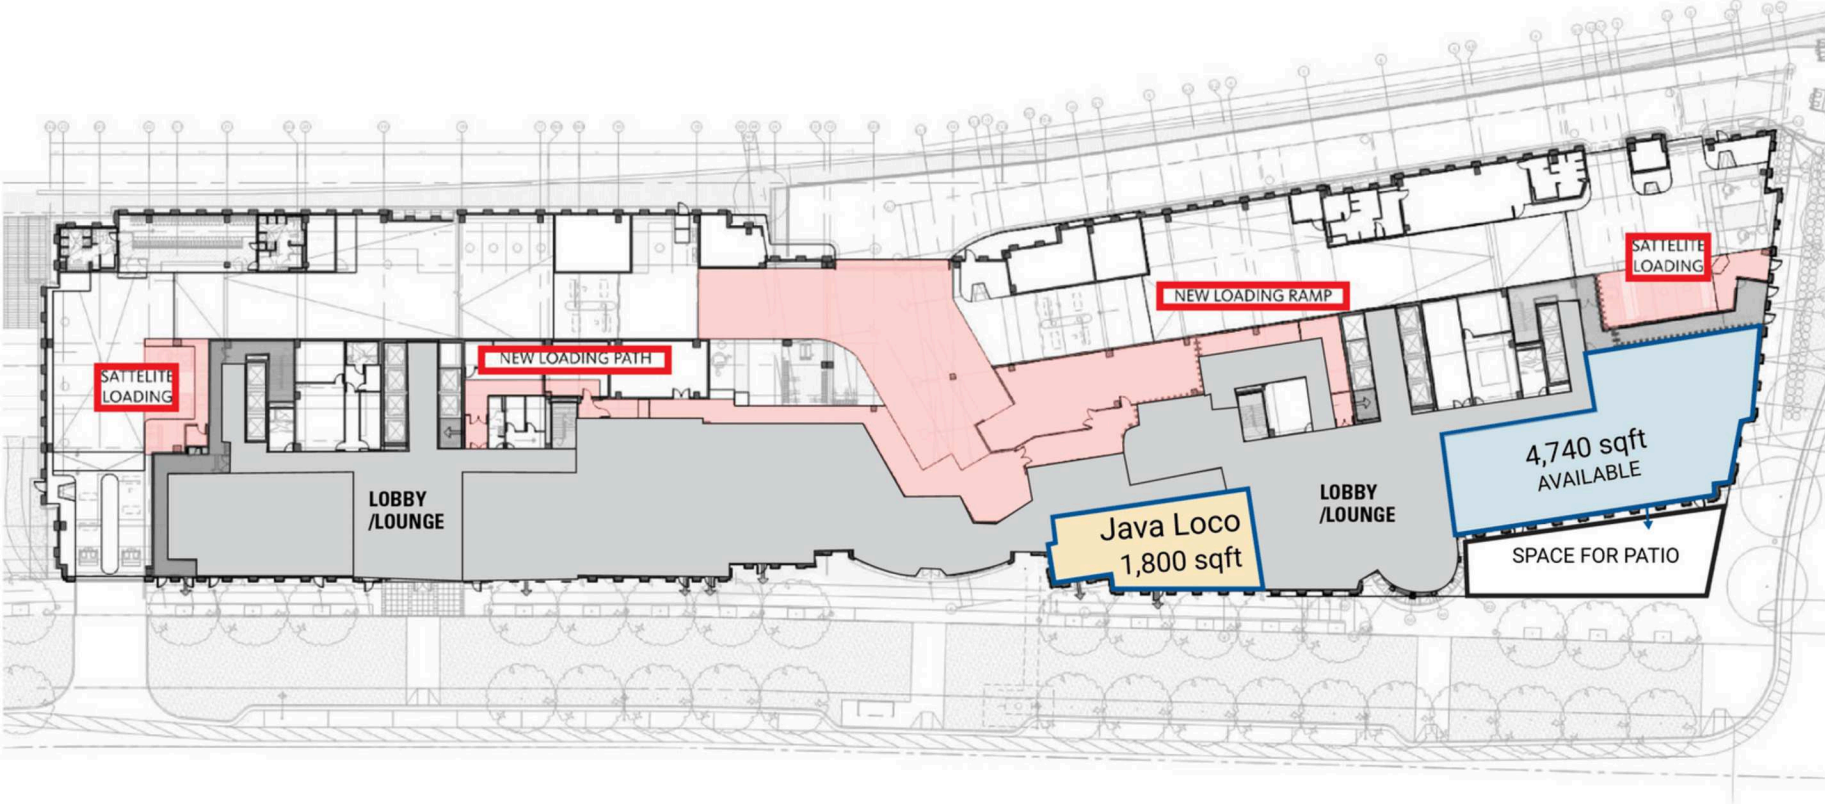

NATIONAL LANDING CENTER | ARLINGTON, VA

4,740 SF RETAIL SPACE AVAILABLE

NORTH & SOUTH BUILDINGS

ONE & TWO POTOMAC YARD

OUTDOOR PATIO RENDERINGS

NATIONAL LANDING CENTER | ARLINGTON, VA

4,740 SF RETAIL SPACE AVAILABLE