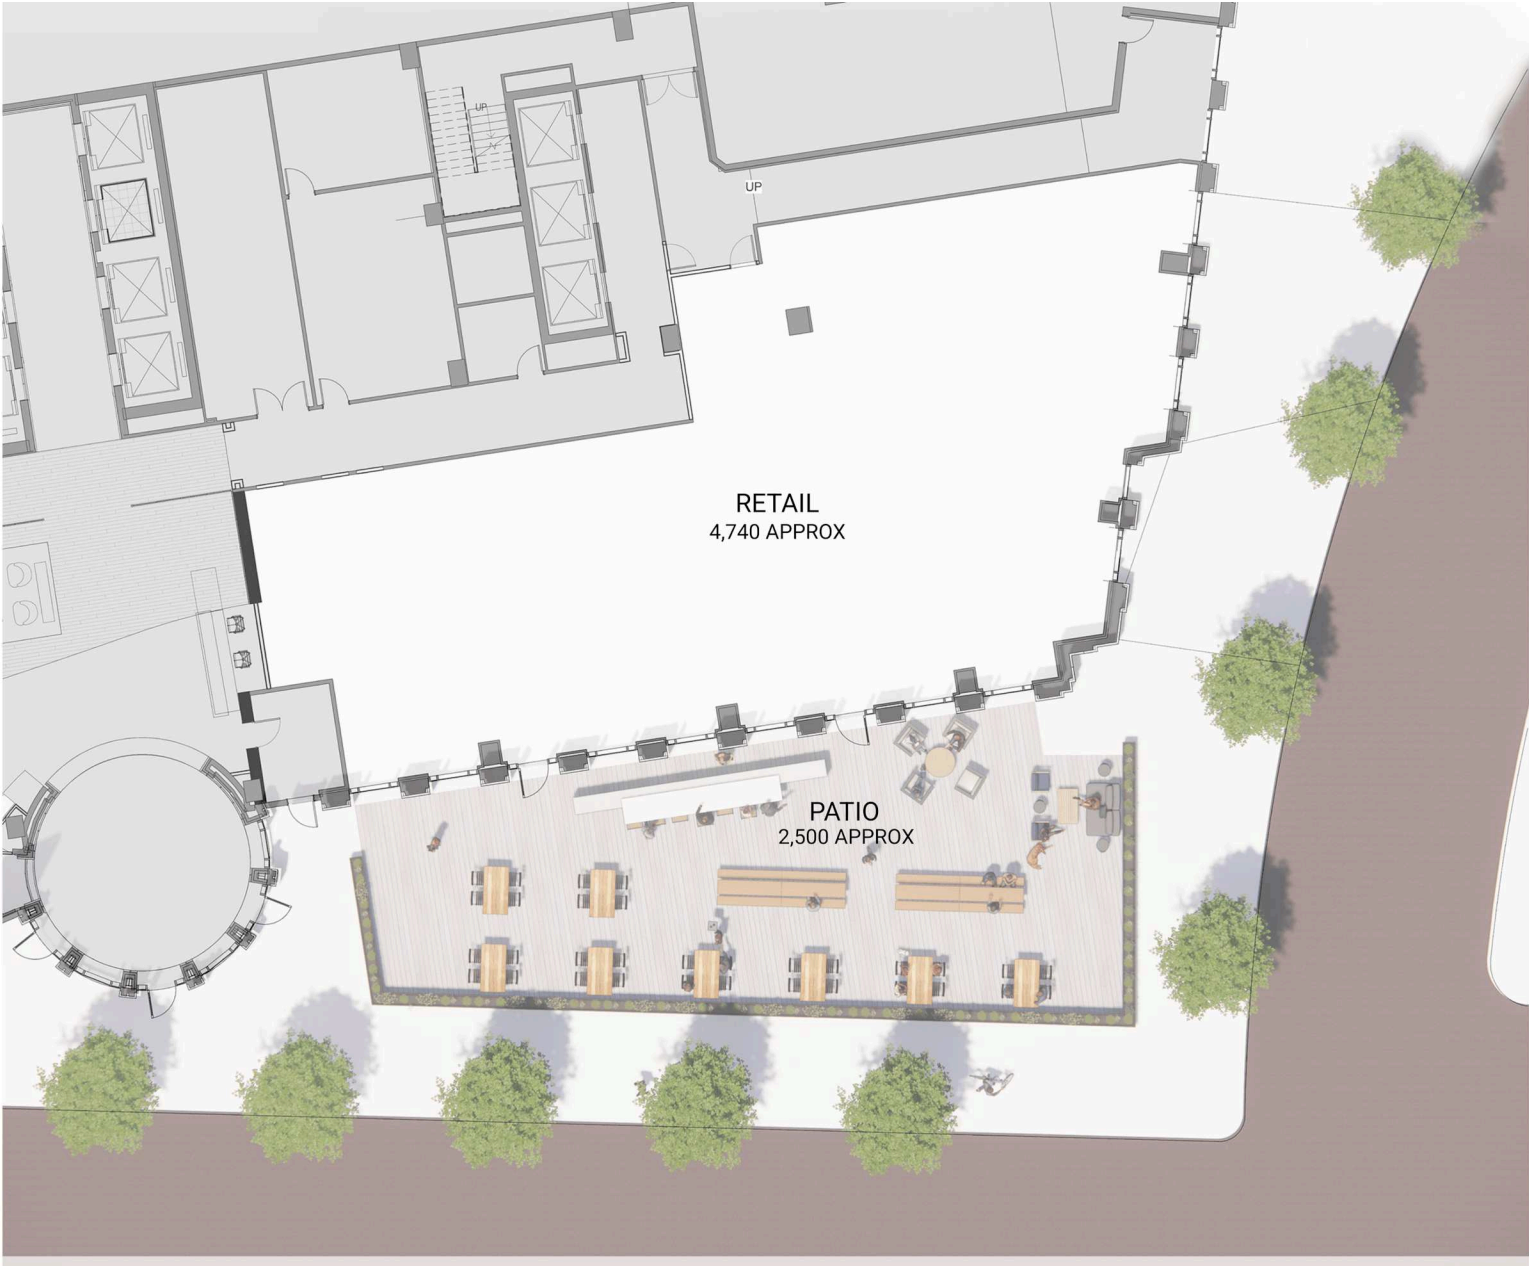

EXTERIOR RENDERING

NATIONAL LANDING CENTER | ARLINGTON, VA

4,740 SF RETAIL SPACE AVAILABLE