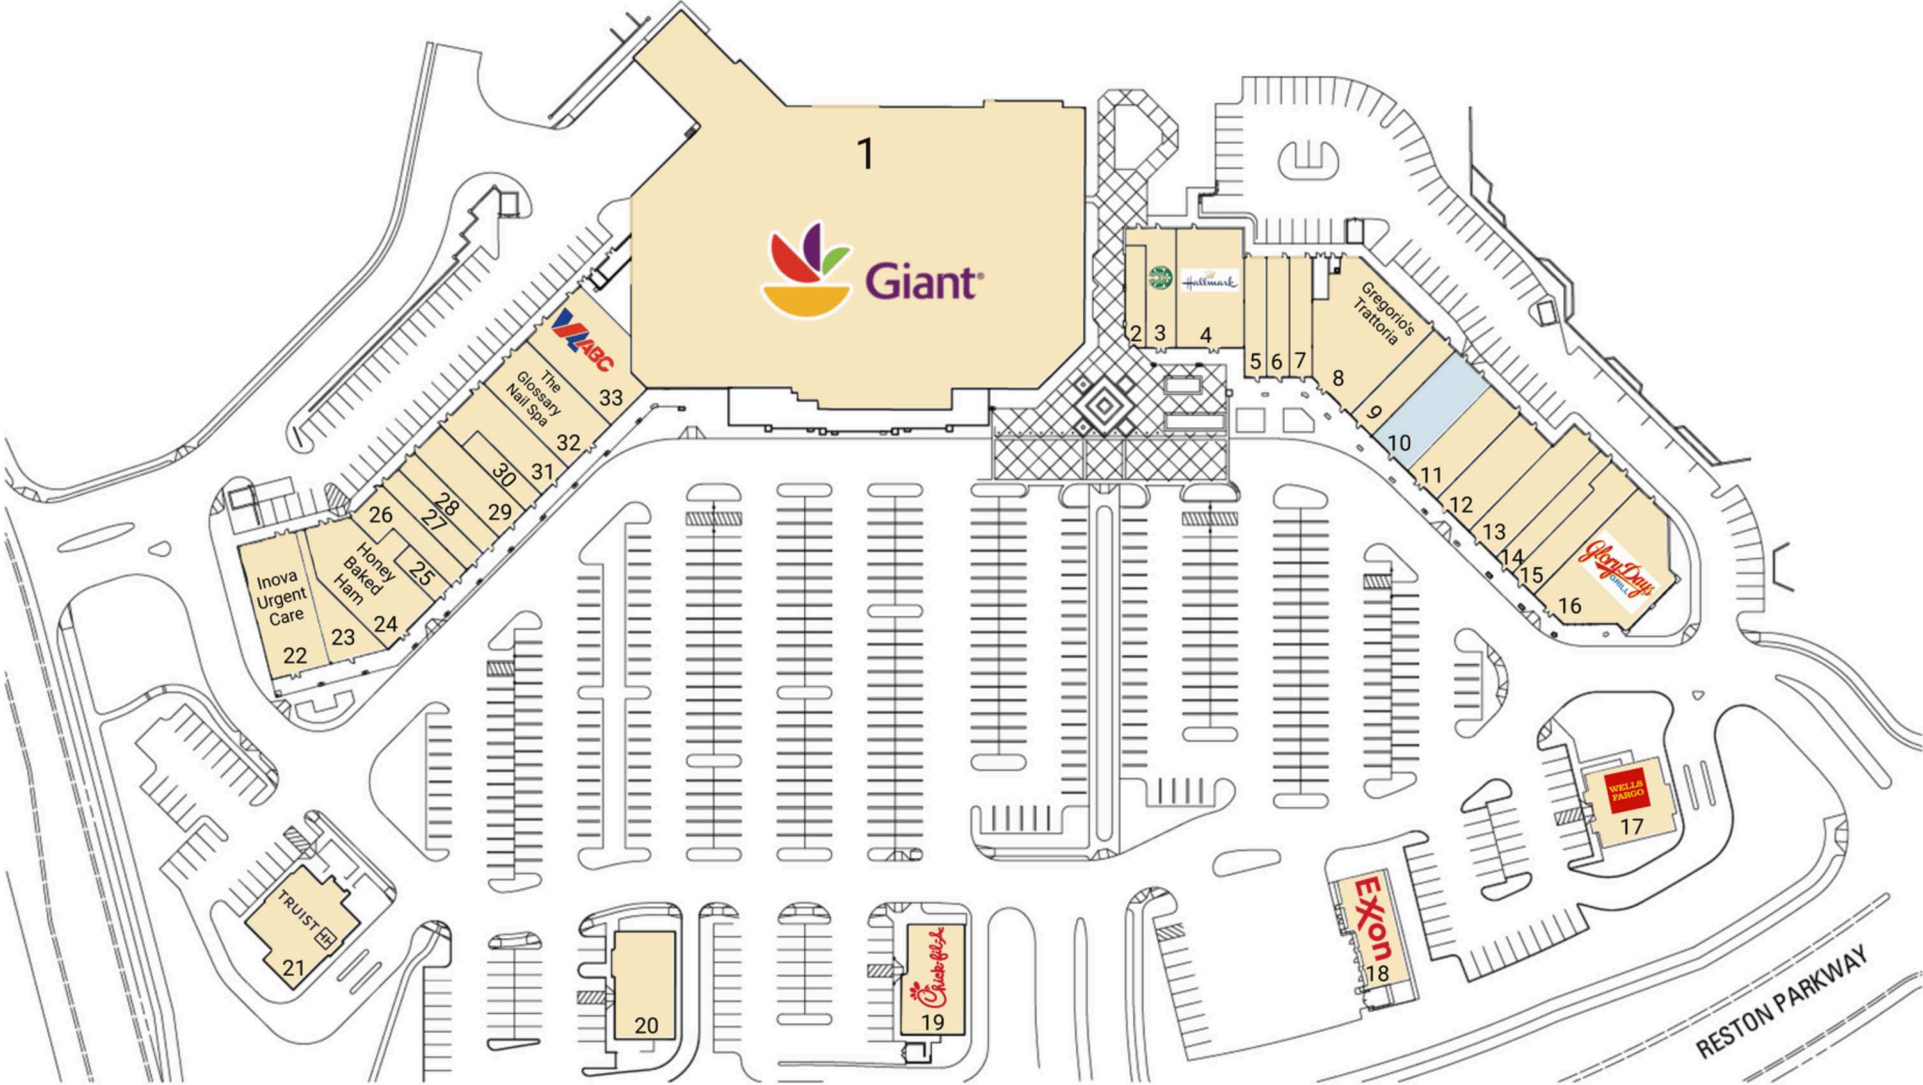

NORTH POINT VILLAGE CENTER

RESTON, VA

2,800 SF AVAILABLE

RAPPAPORT
CULTIVATING PLACES

NORTH POINT VILLAGE CENTER

RESTON, VA

- | Award-winning 134,000 square foot community center located on Reston Parkway.
- | Anchored by Giant Food, situated in the heart of high-end residential neighborhoods, offering a variety of dining, specialty, and services oriented options.
- | Designed for easy access, year-round shopping, catering to the daily needs of Reston residents.
- | Located in Fairfax County, one of the wealthiest counties in the nation and the most populous county in the Washington metropolitan area.
- | Boutique fitness, high-end service, and specialty retailers preferred

RESTON HOSPITAL CENTER

PLAZA AMERICA SHOPPING CENTER

RESTON NATIONAL GOLF COURSE

LAKE FAIRFAX PARK

193 GEORGETOWN PIKE

674

7 ROUTE 7

674

DRANESVILLE RD

FAIRFAX COUNTY PKWY

SITE PLAN

NORTH POINT VILLAGE CENTER | RESTON, VA

2,800 SF AVAILABLE

TENANT LIST

NORTH POINT VILLAGE CENTER | RESTON, VA

#	SQ. FT	MERCHANT	#	SQ. FT	MERCHANT	#	SQ. FT	MERCHANT
1	58,685	Giant	13	2,500	Christie-Adam Salon	25	626	Mochinut
2	909	Baskin Robbins	14	1,400	Khalil Optometry	26	1,578	Reston Valet
3	1,750	Starbucks	15	2,100	European Wax Center	27	1,200	Shah's Halal Food
4	3,600	Banners Hallmark	16	5,435	Glory Days Grill	28	1,200	Sweet Frog Frozen Yogurt
5	1,200	North Point Barber	17	2,800	Wells Fargo	29	2,000	California Tortilla
6	1,200	Scenthound	18		Exxon	30	900	Stretch Zone
7	1,200	Greenheart	19	2,800	Chick-Fil-A	31	2,300	Finn Thai
8	1,428	Gregorio's Trattoria	20	2,800	Matsutake Steakhouse	32	3,200	The Glossary Nail Spa
9	1,600	At Lease	21	3,200	TRUIST	33	3,700	Virginia ABC
10	2,800	Available	22	3,655	Inova Urgent Care			
11	2,000	Wine Cabinet	23	1,528	Call Your Mother			
12	2,400	Massage Envy	24	3,950	Honey Baked Ham			