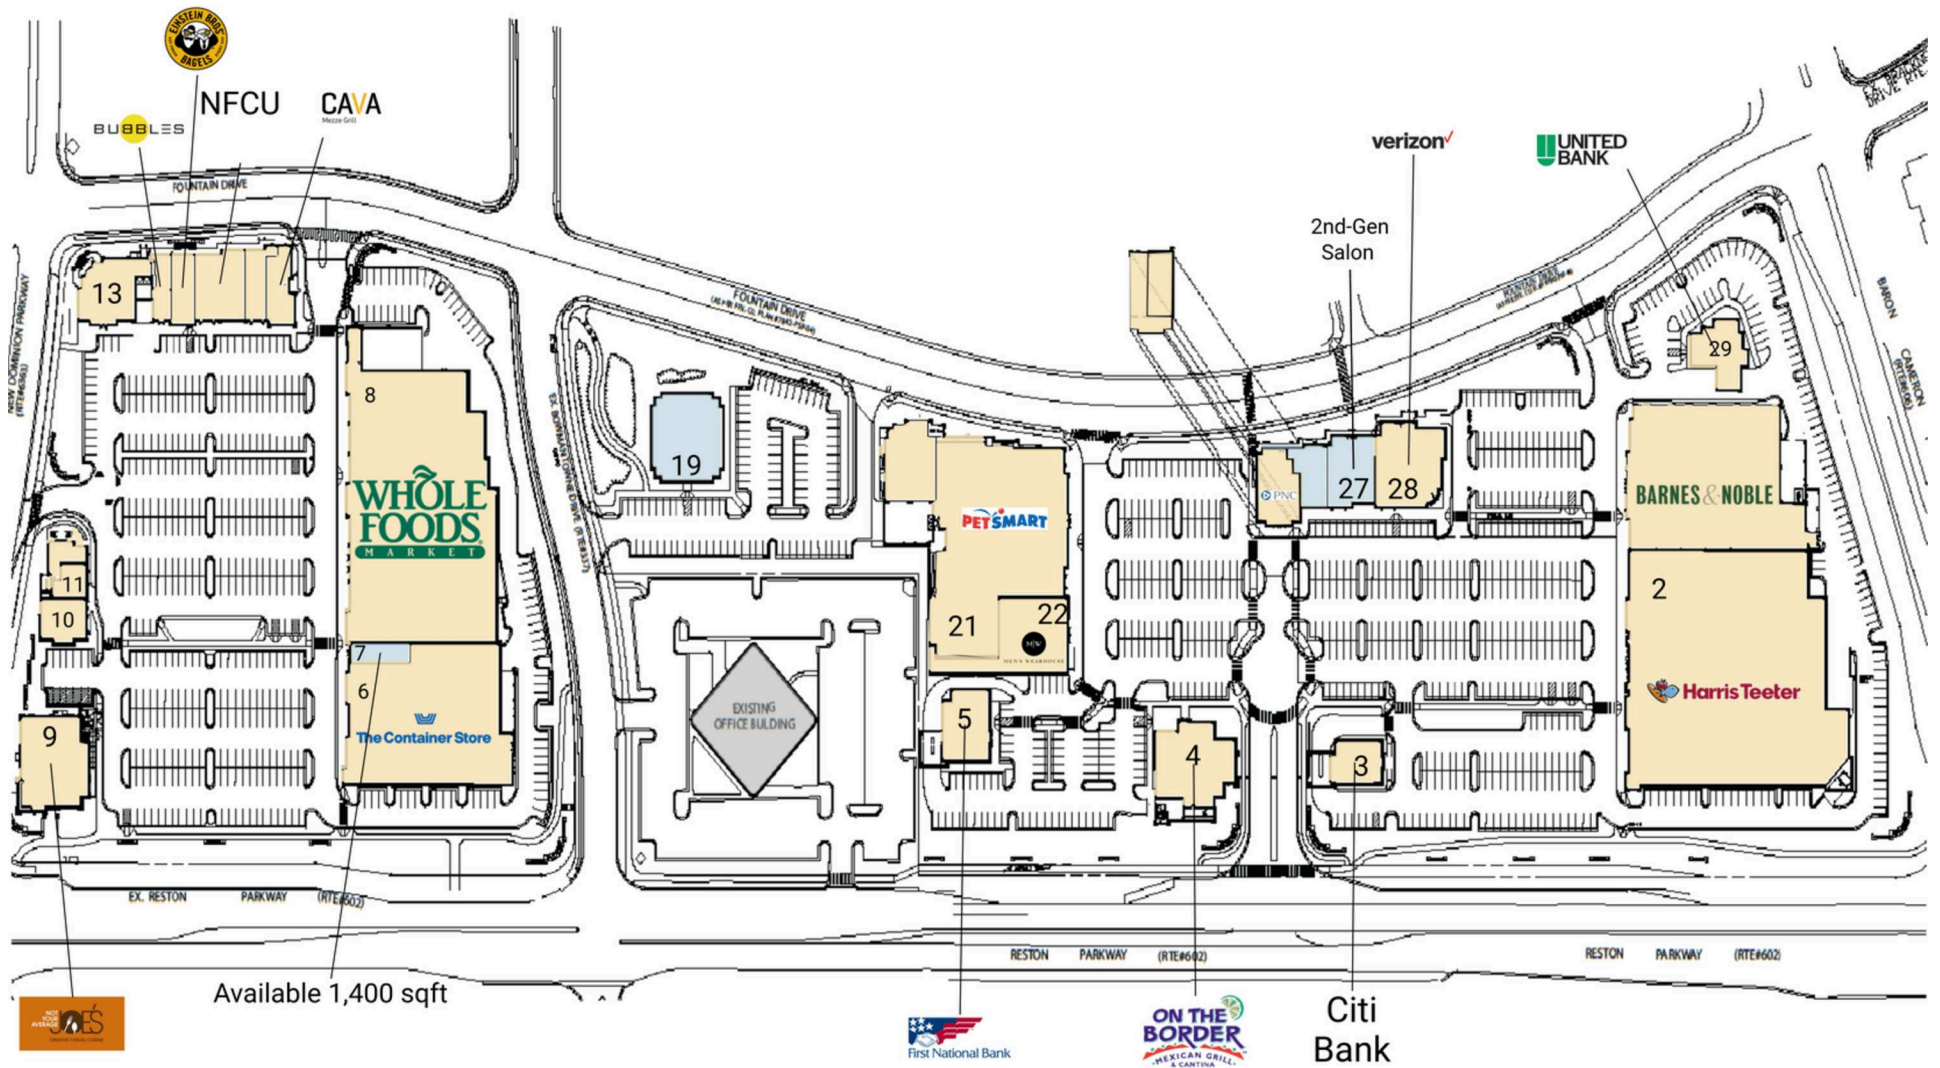

THE SPECTRUM AT RESTON TOWN CENTER

RESTON, VA

1,400 - 4,056 SF AVAILABLE

RAPPAPORT
CULTIVATING PLACES

Harris Teeter

JOIN THE RECENTLY OPENED BARNES & NOBLE

THE SPECTRUM AT RESTON TOWN CENTER

RESTON, VA

- | 270,000 square foot retail lifestyle center in the heart of downtown Reston, Virginia
- | Anchored by Harris Teeter, Barnes & Noble, PetSmart, and The Container Store
- | Strategically located adjacent to the renowned Reston Town Center
- | Located in Fairfax County, one of the wealthiest counties in the nation and the most populous county in the Washington metropolitan area

DULLES TOLL RD

RESTON PKWY

SOUTH LAKES DR

DULLES TOLL RD

WIERLE AVE

SITE PLAN

THE SPECTRUM AT RESTON TOWN CENTER | RESTON, VA
NATIONAL GROCER AND BARNES & NOBLE RECENTLY SIGNED

Available 1,400 sqft

Citi Bank

TENANT LIST

THE SPECTRUM AT RESTON TOWN CENTER | RESTON, VA

#	SQ. FT	MERCHANT	#	SQ. FT	MERCHANT	#	SQ. FT	MERCHANT
1	27,954	Barnes & Noble	11	1,442	T-Mobile	21	29,058	PetSmart
2	55,829	Harris Teeter	12	1,163	Robek's	22	7,867	Men's Wearhouse
3	4,150	Citi Bank	13	4,500	La Madeline	23	3,623	PNC
4	7,034	On the Border	14	1,333	Bubbles	24	1,585	MGMT Office
5	3,082	First National Bank	15	2,052	Einstein Bagels	25	1,202	Double Take Salon
6	25,000	The Container Store	16	3,496	NFCU	26	2,100	Available
7	1,400	Available	17	2,582	Trustar Bank	27	4,056	Available
8	44,000	Whole Foods Market	18	2,362	Cava Mezze Grill	28	6,329	Verizon Wireless
9	7,587	Not Your Average Joe's	19	3,100	Available	29	3,000	United Bank
10	2,236	MyEyeDr.	20	5,000	Ravel Dance Studio			