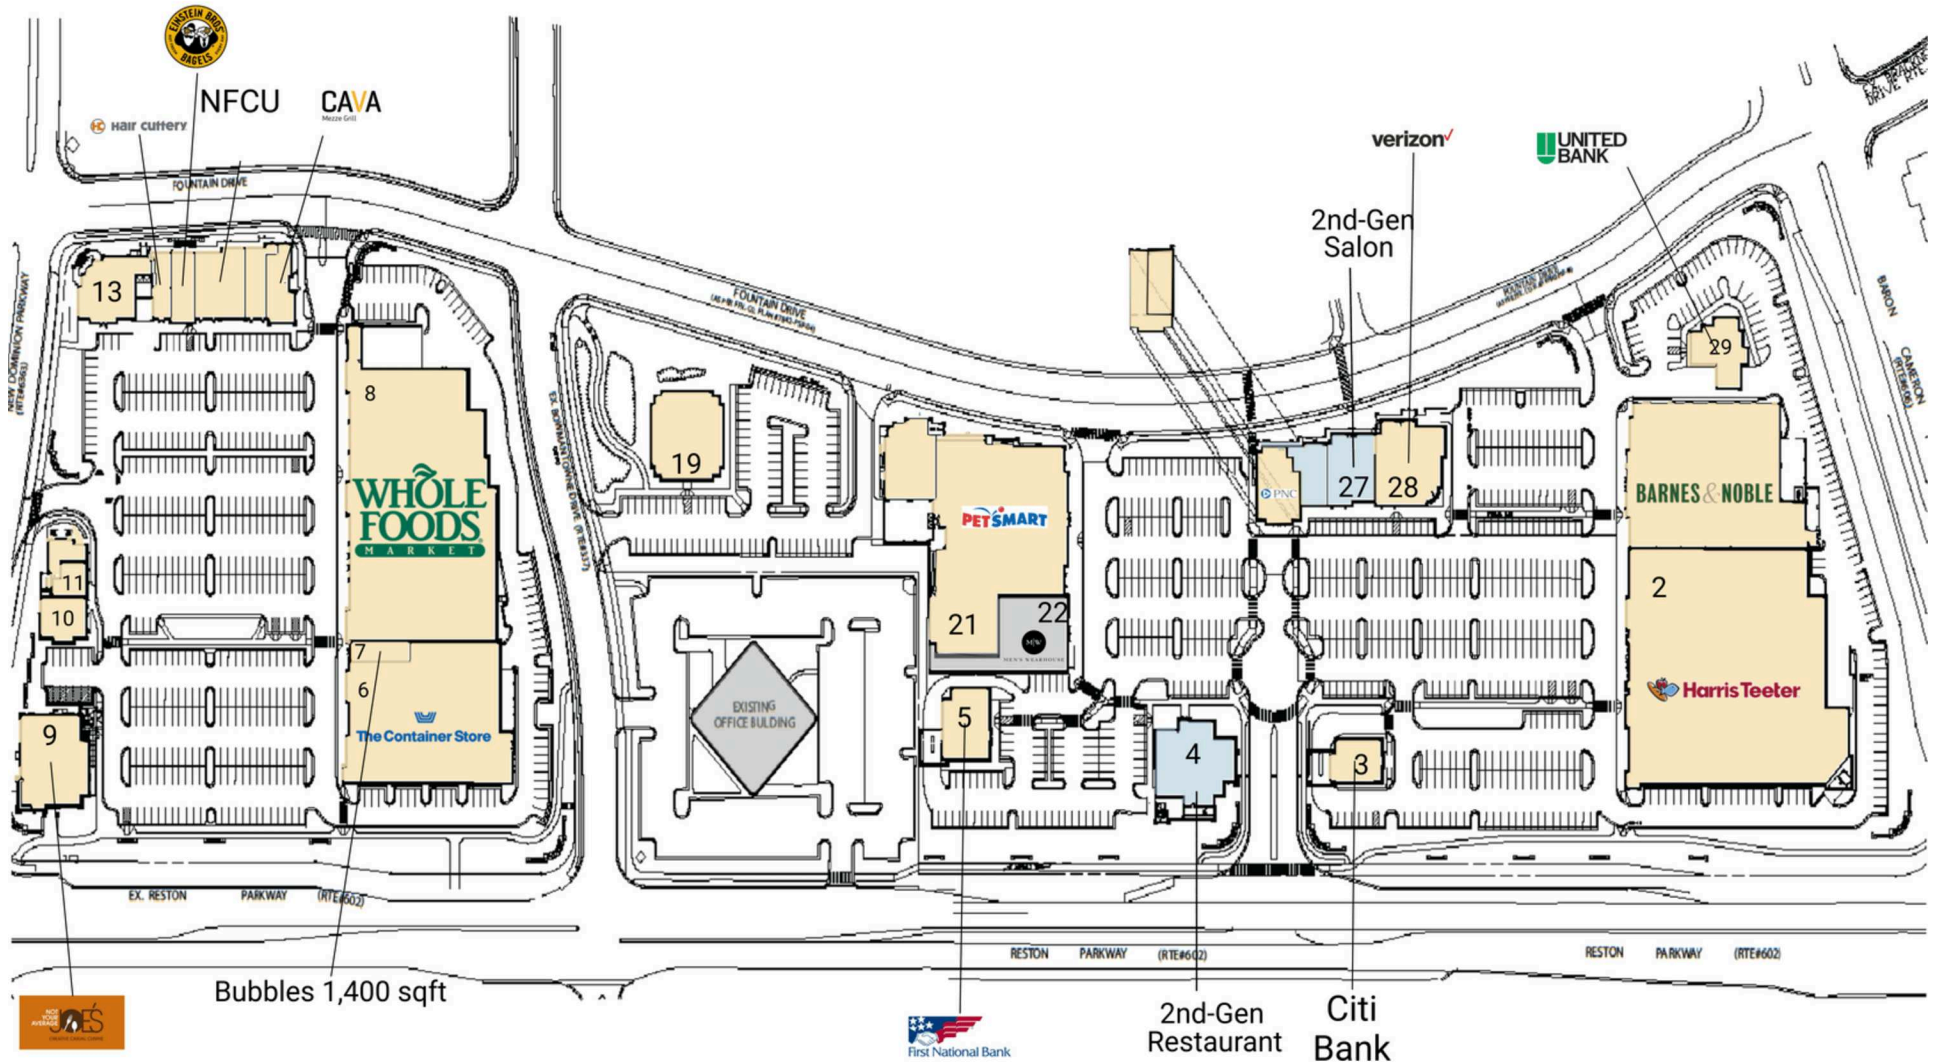

THE SPECTRUM AT RESTON TOWN CENTER

RESTON, VA

2,100 - 7,004 SF AVAILABLE

RAPPAPORT
CULTIVATING PLACES

Whole Foods Opening
Summer 2025

THE SPECTRUM AT RESTON TOWN CENTER

RESTON, VA

- | 270,000 square foot retail lifestyle center in the heart of downtown Reston, Virginia
- | Anchored by Harris Teeter, Barnes & Noble, PetSmart, and The Container Store
- | Strategically located adjacent to the renowned Reston Town Center
- | Located in Fairfax County, one of the wealthiest counties in the nation and the most populous county in the Washington metropolitan area
- | Whole Foods opening in Summer of 2025

UNITED STATES GEOLOGICAL SURVEY

VYRESTON HEIGHTS
GOLDEN CORN | RESTON KABOB | RESTON KITCHEN

RESTON NATIONAL GOLF COURSE

DULLES TOLL RD

RESTON PKWY

ELDEN ST

FAIRFAX COUNTY PKWY

ELDEN ST

RESTON PKWY

FAIRFAX COUNTY PKWY

RESTON PKWY

RESTON PKWY

SITE PLAN

THE SPECTRUM AT RESTON TOWN CENTER | RESTON, VA

2,100 - 7,004 SF AVAILABLE

TENANT LIST

THE SPECTRUM AT RESTON TOWN CENTER | RESTON, VA

#	SQ. FT	MERCHANT	#	SQ. FT	MERCHANT	#	SQ. FT	MERCHANT
1	27,954	Barnes & Noble	11	1,442	T-Mobile	21	29,058	PetSmart
2	55,829	Harris Teeter	12	1,163	Robek's	23	3,623	PNC
3	4,150	Citi Bank	13	4,500	La Madeline	24	1,585	MGMT Office
4	7,004	Available	14	1,333	Hair Cuttery	25	1,202	Double Take Salon
5	3,082	First National Bank	15	2,052	Einstein Bagels	26	2,100	Available
6	25,000	The Container Store	16	3,496	NFCU	27	4,056	Available
7	1,400	Bubbles	17	2,582	Trustar Bank	28	6,329	Verizon Wireless
8	44,000	Whole Foods Market	18	2,362	Cava Mezze Grill	29	3,000	United Bank
9	7,587	Not Your Average Joe's	19	3,100	Leased			
10	2,236	MyEyeDr.	20	5,000	Ravel Dance Studio			