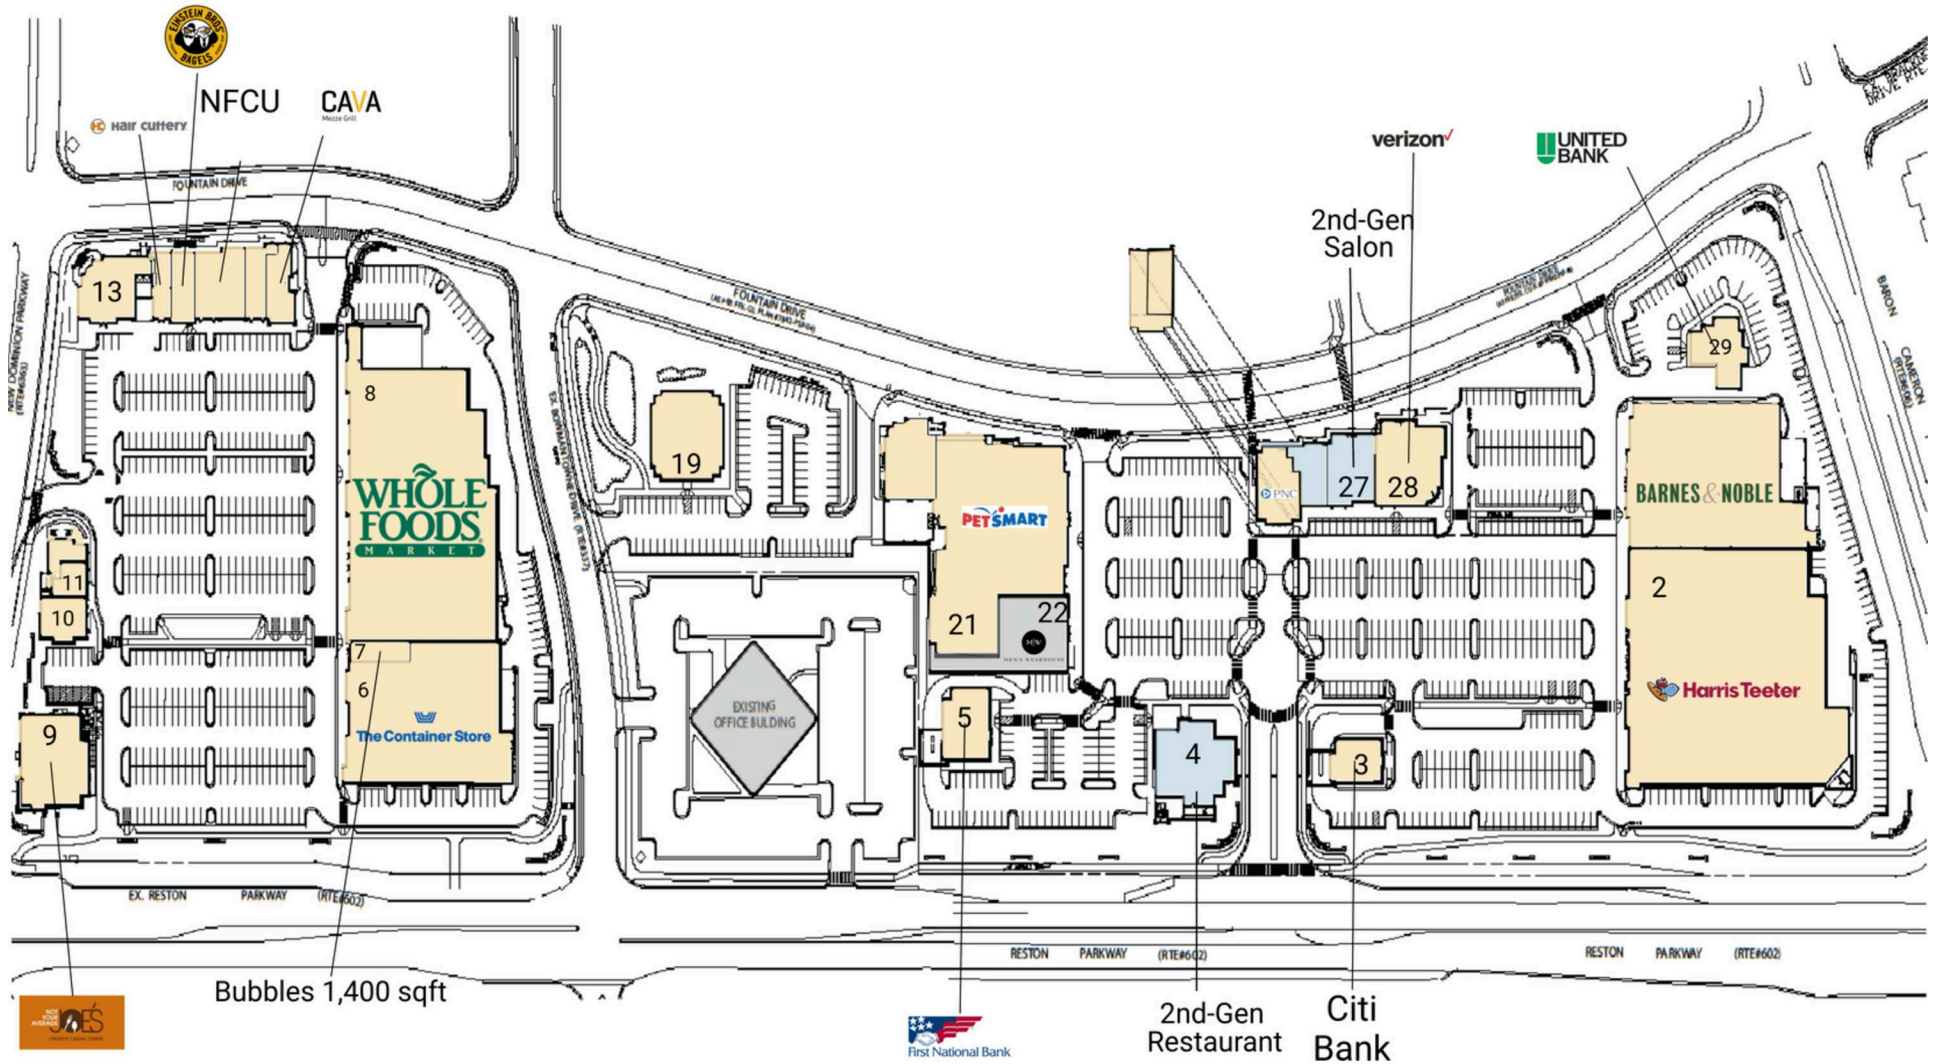

THE SPECTRUM AT RESTON TOWN CENTER

RESTON, VA

2,100 - 7,004 SF AVAILABLE

RAPPAPORT
CULTIVATING PLACES

Whole Foods Opening
Summer 2025

THE SPECTRUM AT RESTON TOWN CENTER

RESTON, VA

- | 270,000 square foot retail lifestyle center in the heart of downtown Reston, Virginia
- | Anchored by Harris Teeter, Barnes & Noble, PetSmart, and The Container Store
- | Strategically located adjacent to the renowned Reston Town Center
- | Located in Fairfax County, one of the wealthiest counties in the nation and the most populous county in the Washington metropolitan area
- | Whole Foods opening in Summer of 2025

WALDEN BOOKS | DUNKIN' | HYATT house

PLAZA AMERICA SHOPPING CENTER
MICHAEL'S | UPS | WHOLE FOODS MARKET | Melting Pot

DULLES TOLL RD

Chick-fil-A | CHIPOTLE MEXICAN GRILL | POTBELLY BAKERY & CAFE

DULLES TOLL RD

UNITED STATES GEOLOGICAL SURVEY

VYRESTON HEIGHTS
GOLDEN CORN | RESTON KABOB | RESTON KITCHEN

RESTON NATIONAL GOLF COURSE

DULLES TOLL RD

SITE PLAN

THE SPECTRUM AT RESTON TOWN CENTER | RESTON, VA

2,100 - 7,004 SF AVAILABLE

TENANT LIST

THE SPECTRUM AT RESTON TOWN CENTER | RESTON, VA

#	SQ. FT	MERCHANT	#	SQ. FT	MERCHANT	#	SQ. FT	MERCHANT
1	27,954	Barnes & Noble	11	1,442	T-Mobile	21	29,058	PetSmart
2	55,829	Harris Teeter	12	1,163	Robek's	23	3,623	PNC
3	4,150	Citi Bank	13	4,500	La Madeline	24	1,585	MGMT Office
4	7,004	Available	14	1,333	Hair Cuttery	25	1,202	Double Take Salon
5	3,082	First National Bank	15	2,052	Einstein Bagels	26	2,100	Available
6	25,000	The Container Store	16	3,496	NFCU	27	4,056	Available
7	1,400	Bubbles	17	2,582	Trustar Bank	28	6,329	Verizon Wireless
8	44,000	Whole Foods Market	18	2,362	Cava Mezze Grill	29	3,000	United Bank
9	7,587	Not Your Average Joe's	19	3,100	Leased			
10	2,236	MyEyeDr.	20	5,000	Ravel Dance Studio			