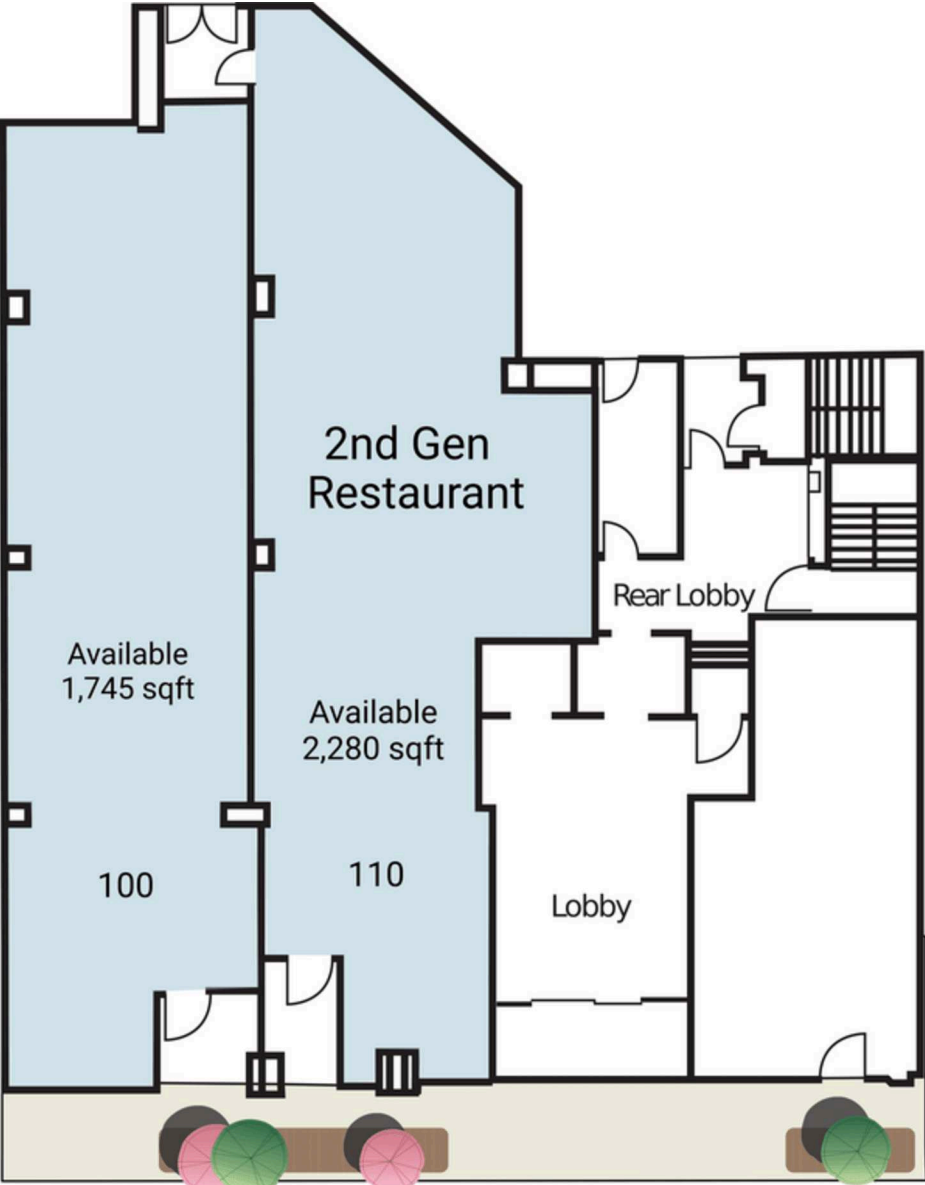

SITE PLAN

818 18TH STREET | WASHINGTON, DC

1,745 - 2,280 SF AVAILABLE

18th Street