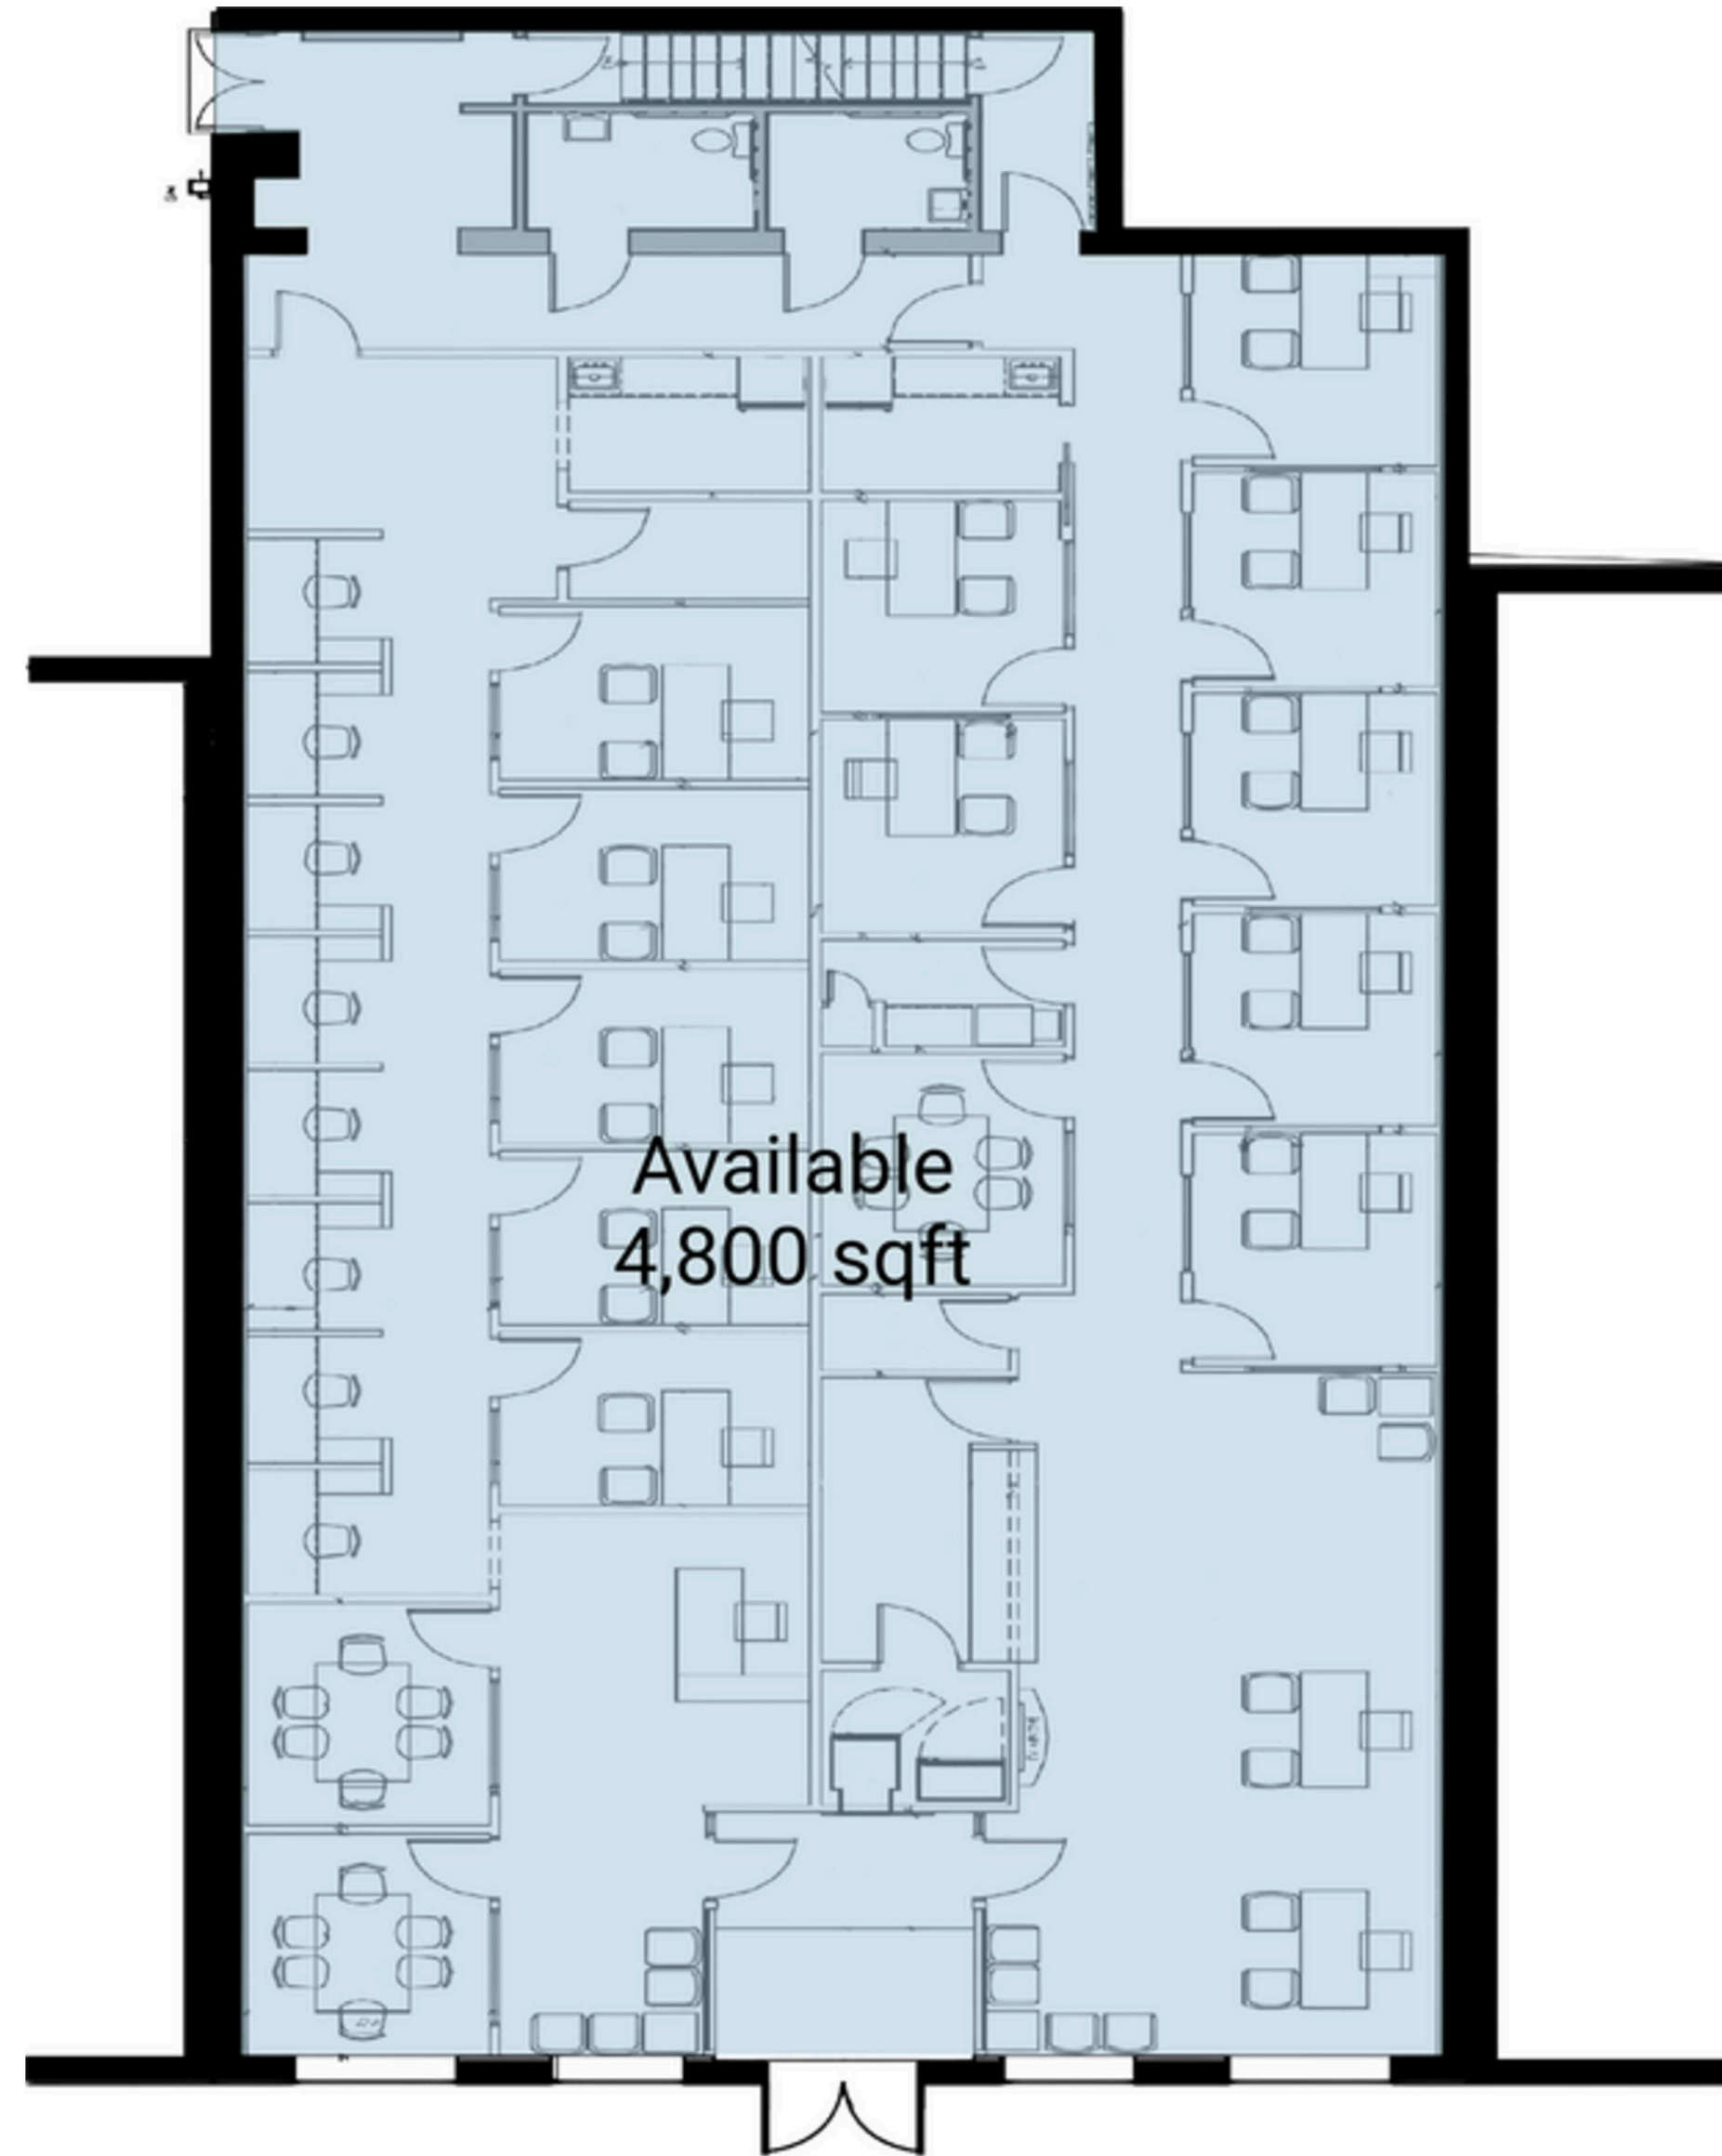

# Site Plan

4,800 SF available

Space #	Sq. Ft.	Tenant
1	4,800	Available
2	-	Lululemon Athletica
3	-	Anthropologie
4	-	Tatte Bakery
5	-	Athleta
6	-	H&M

115 N WASHINGTON STREET 32,863 VPD

● Space Available

**Discover your next retail opportunity at**  
**rappaportco.com**