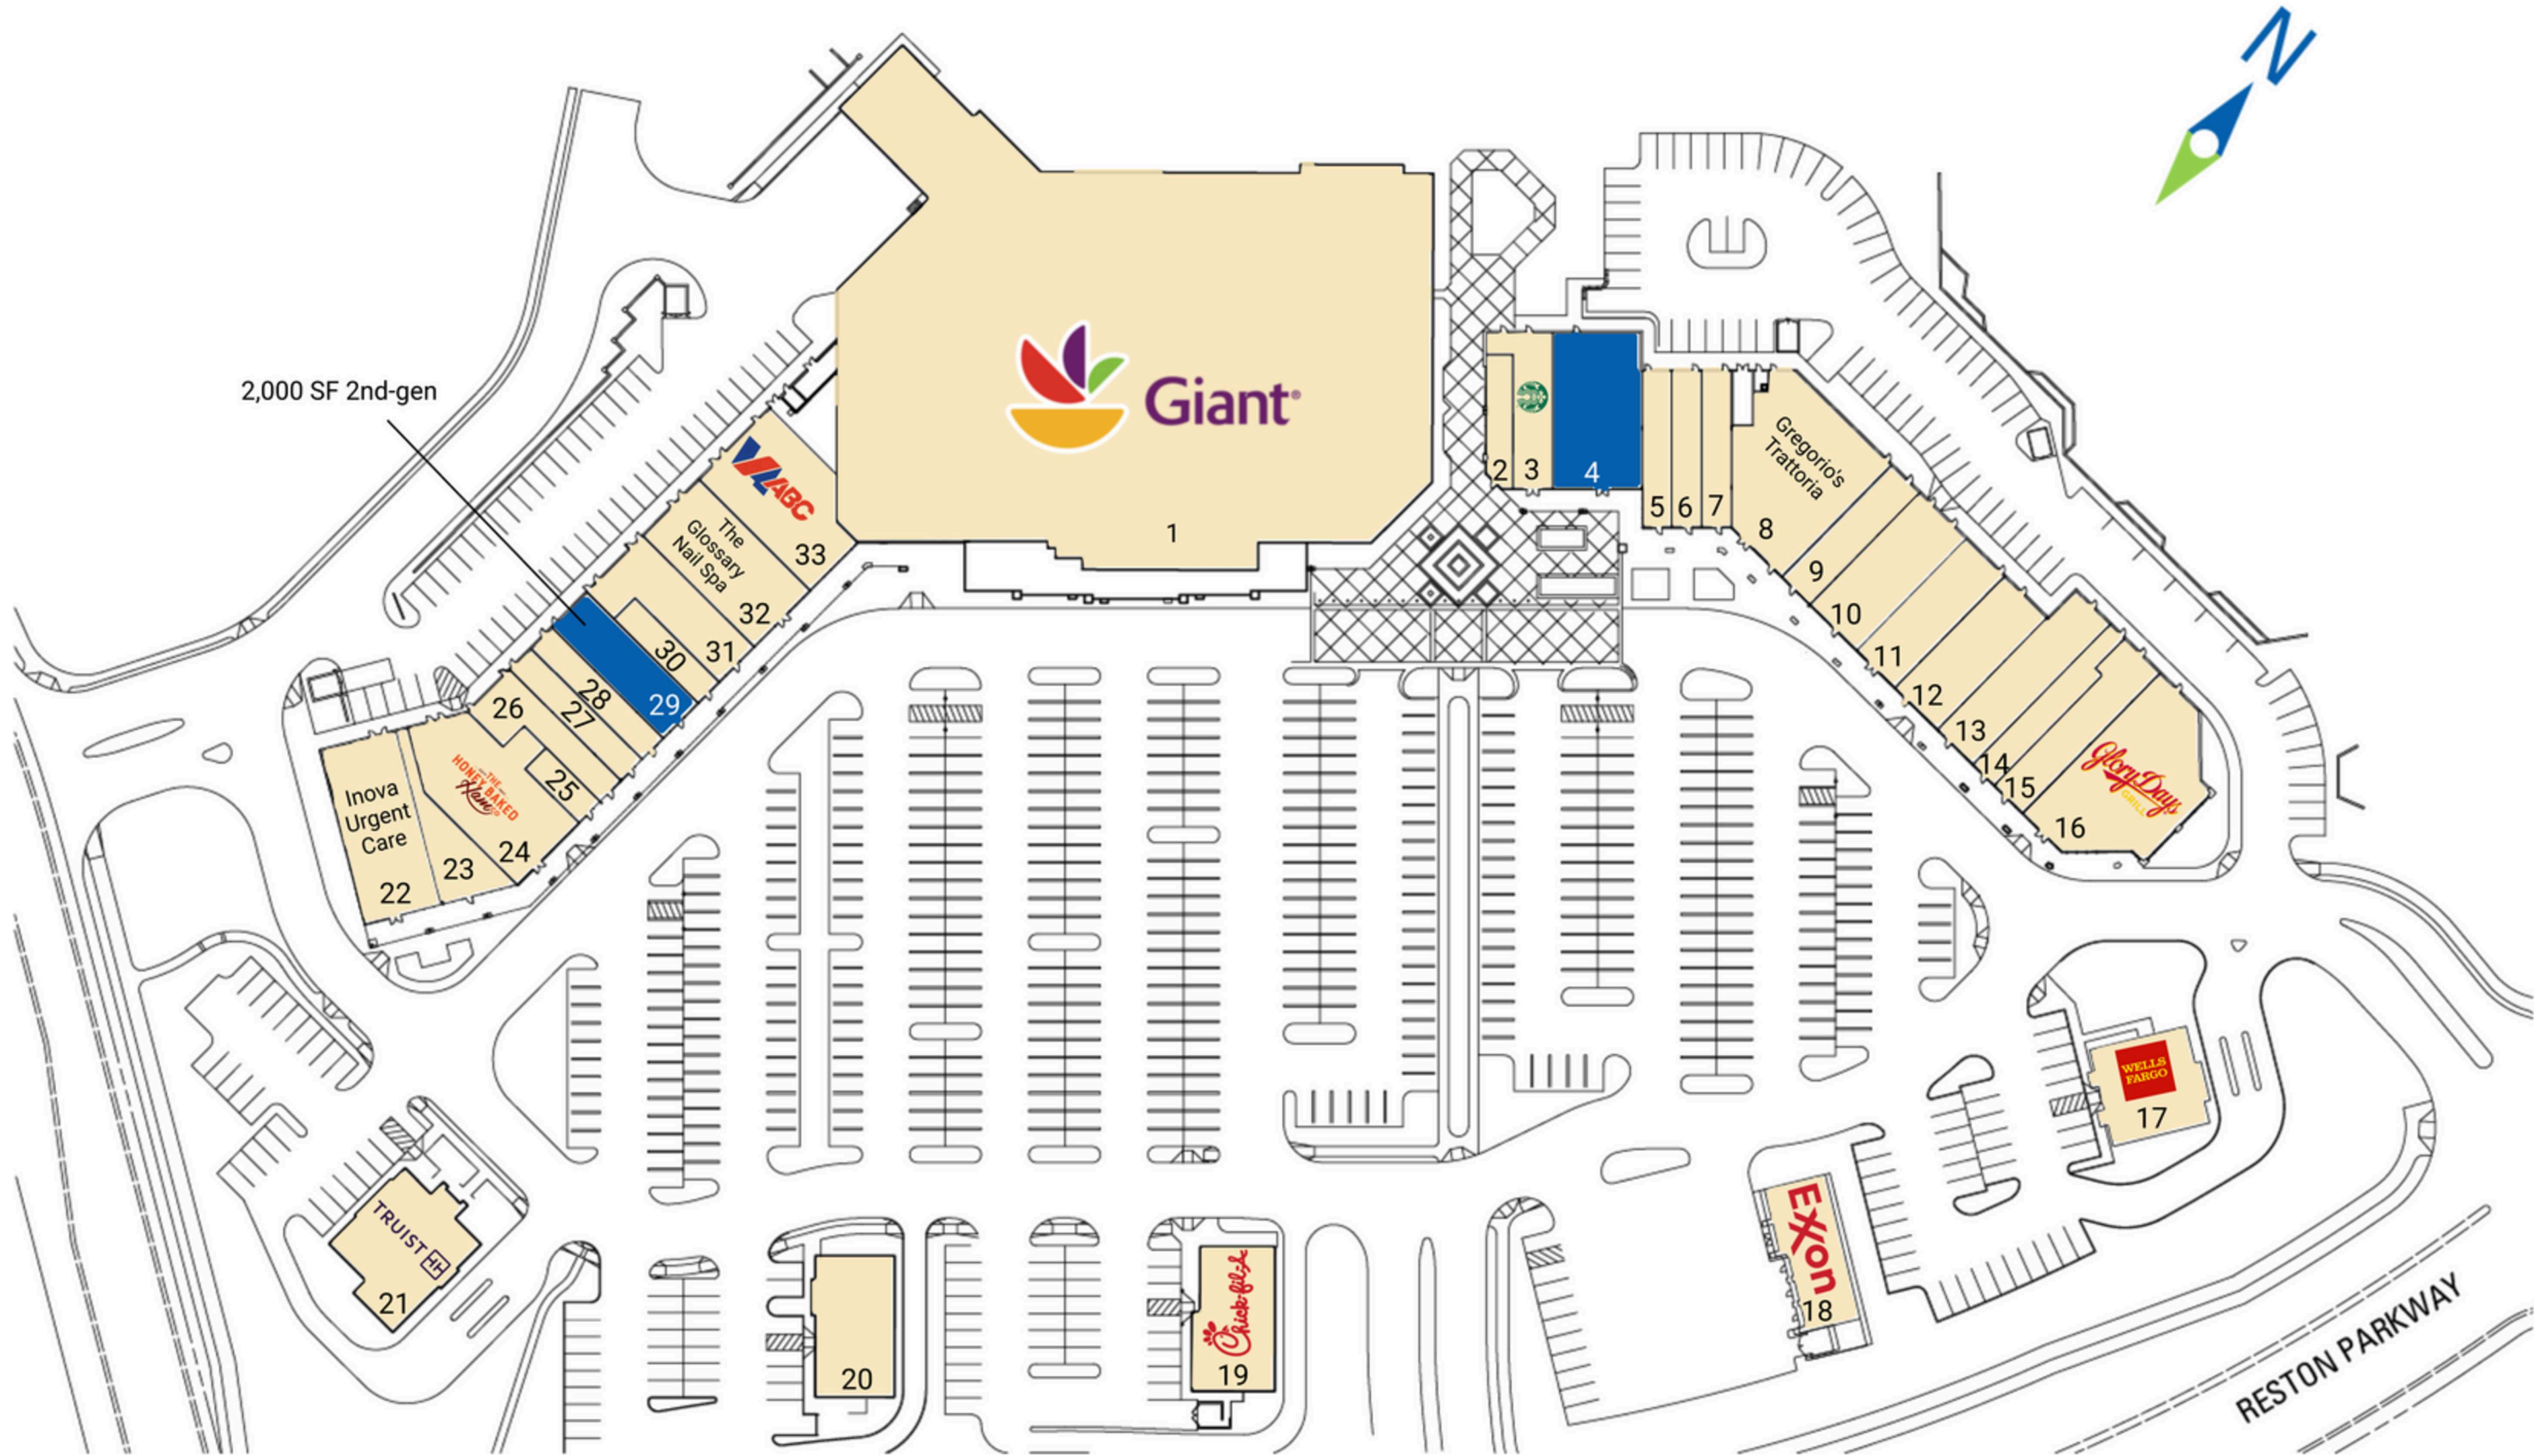

OUTBACK STEAKHOUSE

TRADER JOE'S

ELDEN ST

**The Spectrum at Reston Town Center**

The Container Store WHOLE FOODS BARNES & NOBLE  
Harris Teeter YOUR NEIGHBORHOOD MARKET CAVA PET SMART

MART

SAFeway

FAIRFAX COUNTY PKWY  
RESTON CENTER HOSPITAL  
215 Beds

TARGET

LIFETIME

**Clock Tower**

Giant Starbucks noodles & COMPANY

M metro Herndon Station

DULLES TOLL RD

M metro Reston Station

**Plaza America**

LOFT CVS Michaels

**Highland Crossing**

Harris Teeter MOE'S pure barre

Wegmans

GOLDS GYM

Orangetheory FITNESS

M metro Wiehle-Reston Station

F45

# Tenant List

Space #	Sq. Ft.	Tenant
1	58,685	Giant
2	909	Baskin Robbins
3	1,750	Starbucks
4	3,600	Available
5	1,200	North Point Barber
6	1,200	Scenthound
7	1,200	Robeks Fruit Smoothies
8	1,428	Gregorio's Trattoria
9	1,600	Alloy Personal Training
10	2,800	Sweat 440
11	2,000	Wine Cabinet