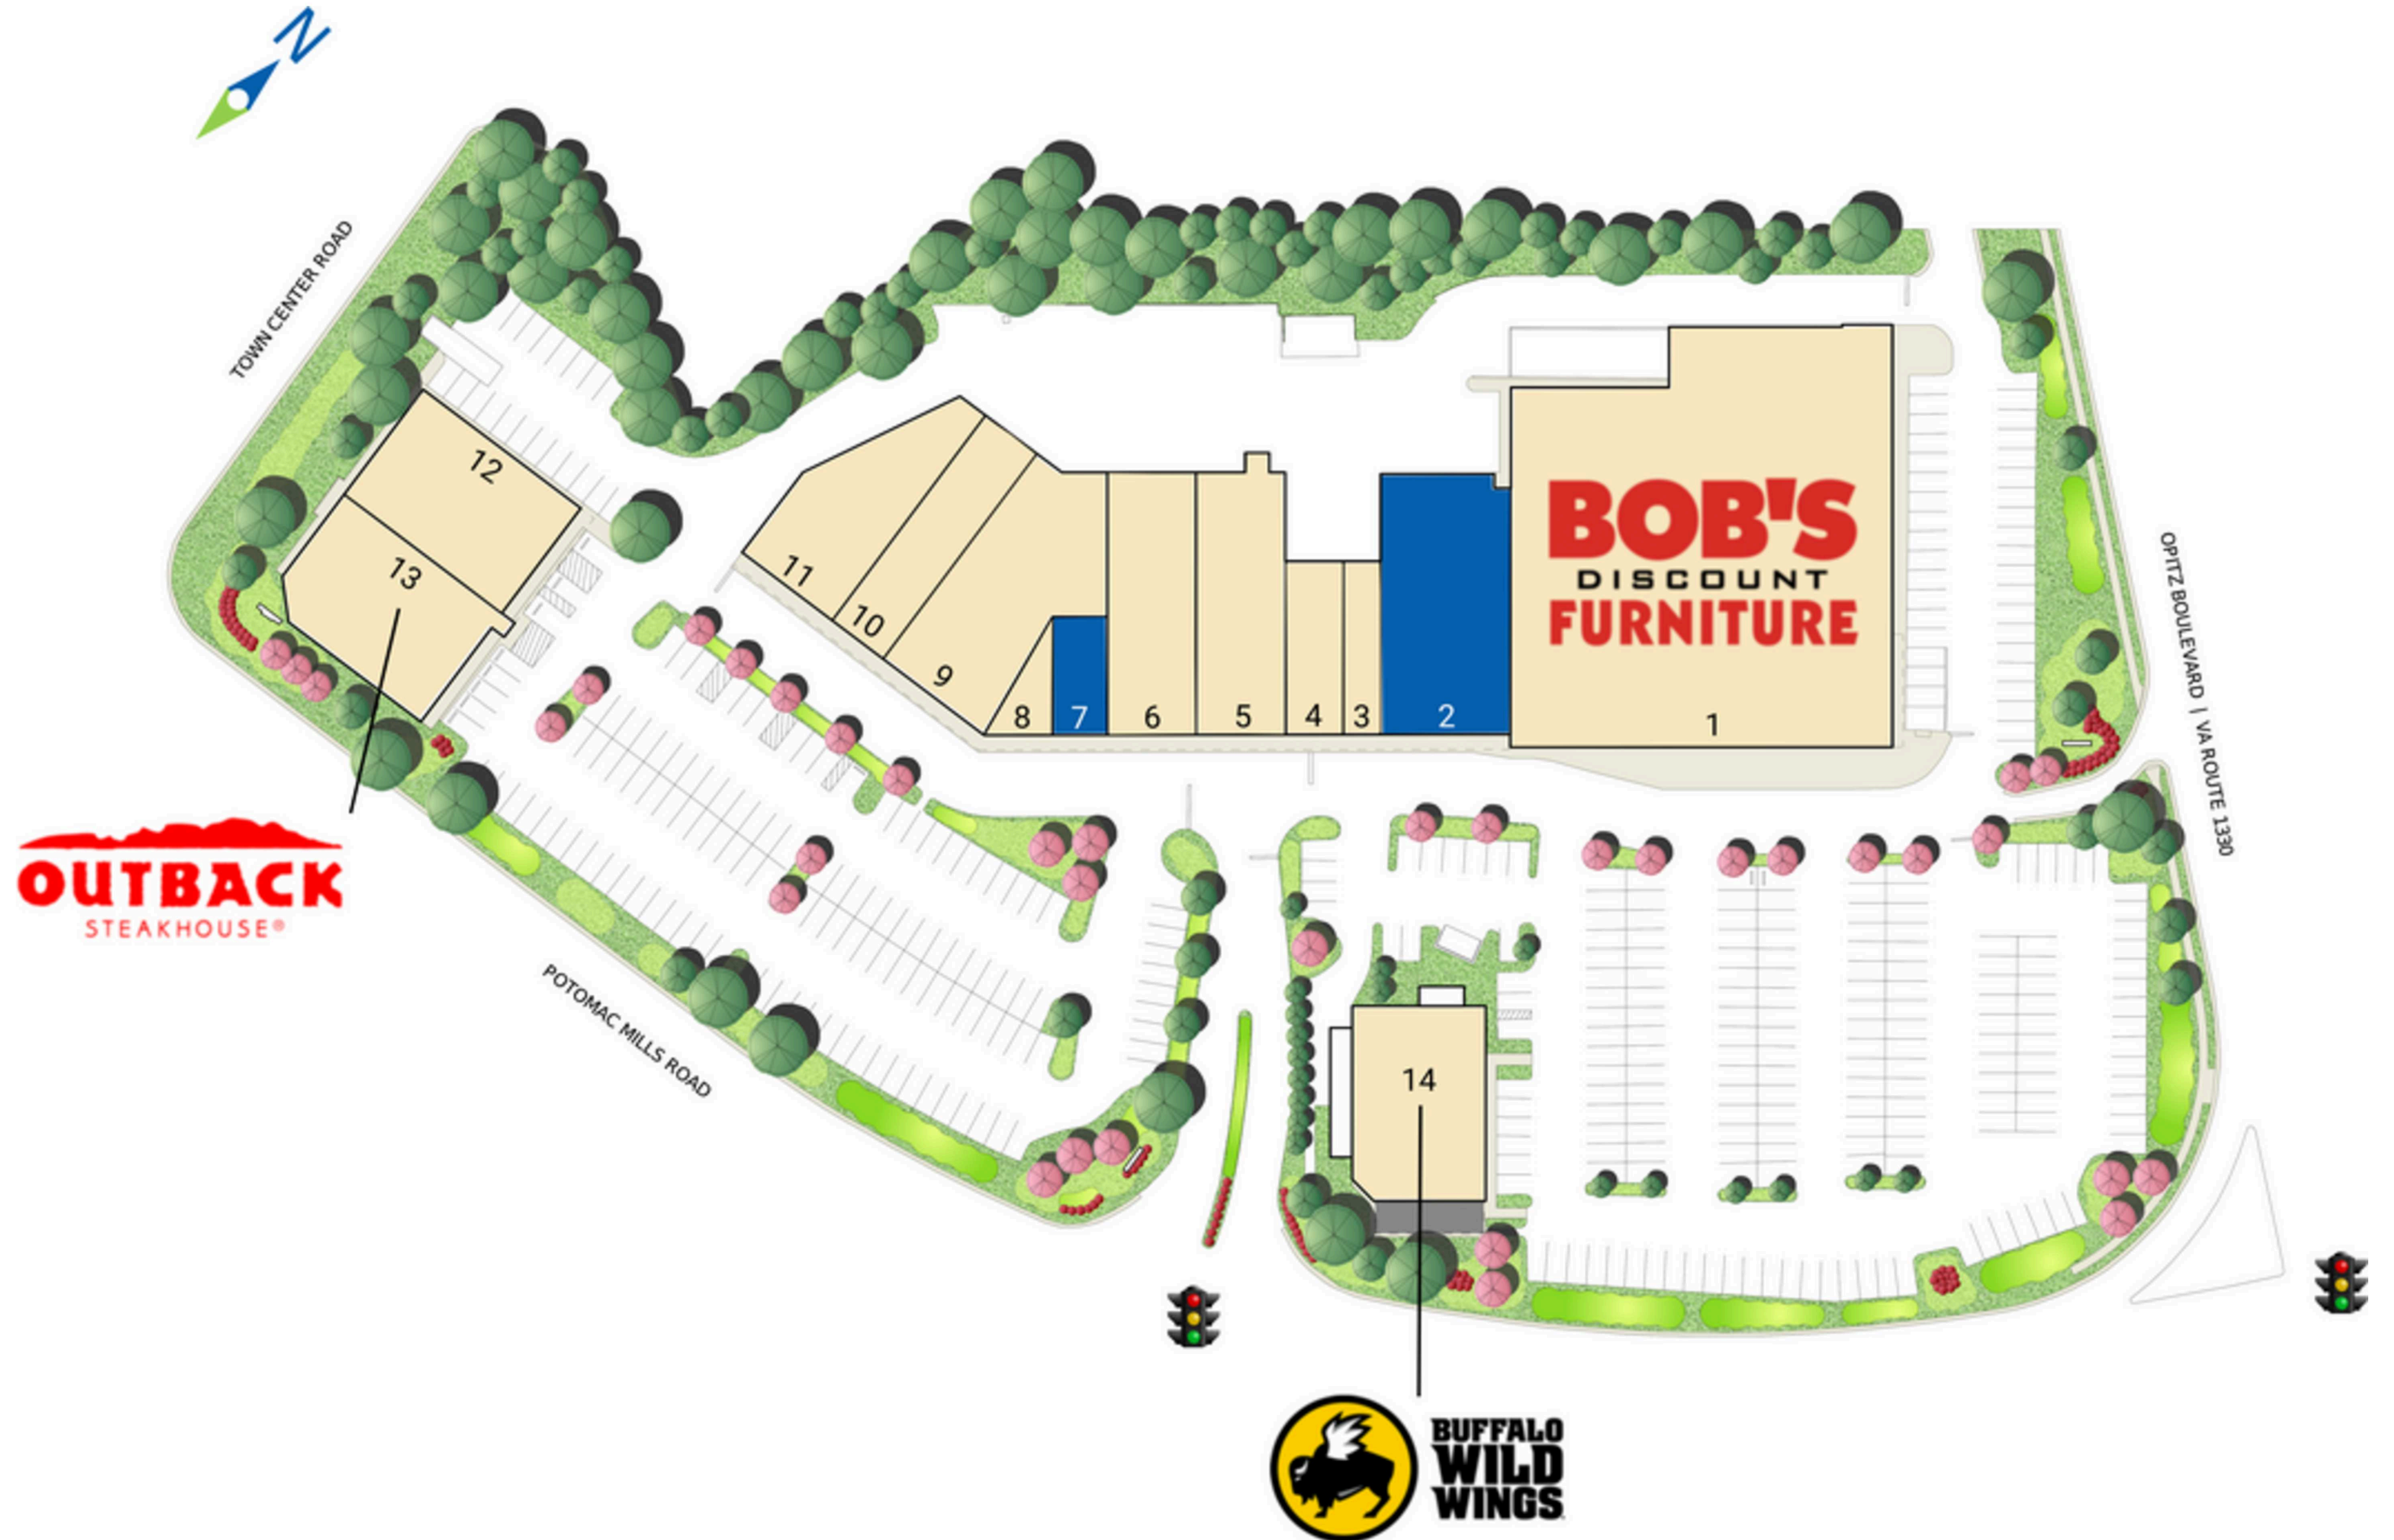

bloomingdales
the outlet store

SEPHORA

NORDSTROM
Rack

ABC DUNKIN'

BURGER KING

SILVER Diner

MOM'S Organic Market

Olive Garden

Potomac Festival II

SKECHERS

GAP FACTORY

Foot Locker

COSTCO WHOLESALE

IKEA

POTOMAC MILLS MALL

7 ELEVEN

Site Plan

1,620 - 7,160 SF available

● Space Available

Tenant List

Space #	Sq. Ft.	Tenant
1	31,790	Bob's Discount Furniture
2	7,160	Available
3	1,200	Pompadour Hair Salon
4	2,400	Select Physical Therapy
5	3,441	Viet Chopsticks Restaurant

Space #	Sq. Ft.	Tenant
6	5,520	Risana Day Spa
7	1,620	Available
8	938	Ku Tea
9	6,995	Virginia Lottery
10	3,913	Castro's Bakery

Space #	Sq. Ft.	Tenant
11	4,500	Woodbridge Soccer
12	4,238	Ronak Meela Global Kitchen
13	6,910	Outback Steakhouse
14	5,500	Buffalo Wild Wings